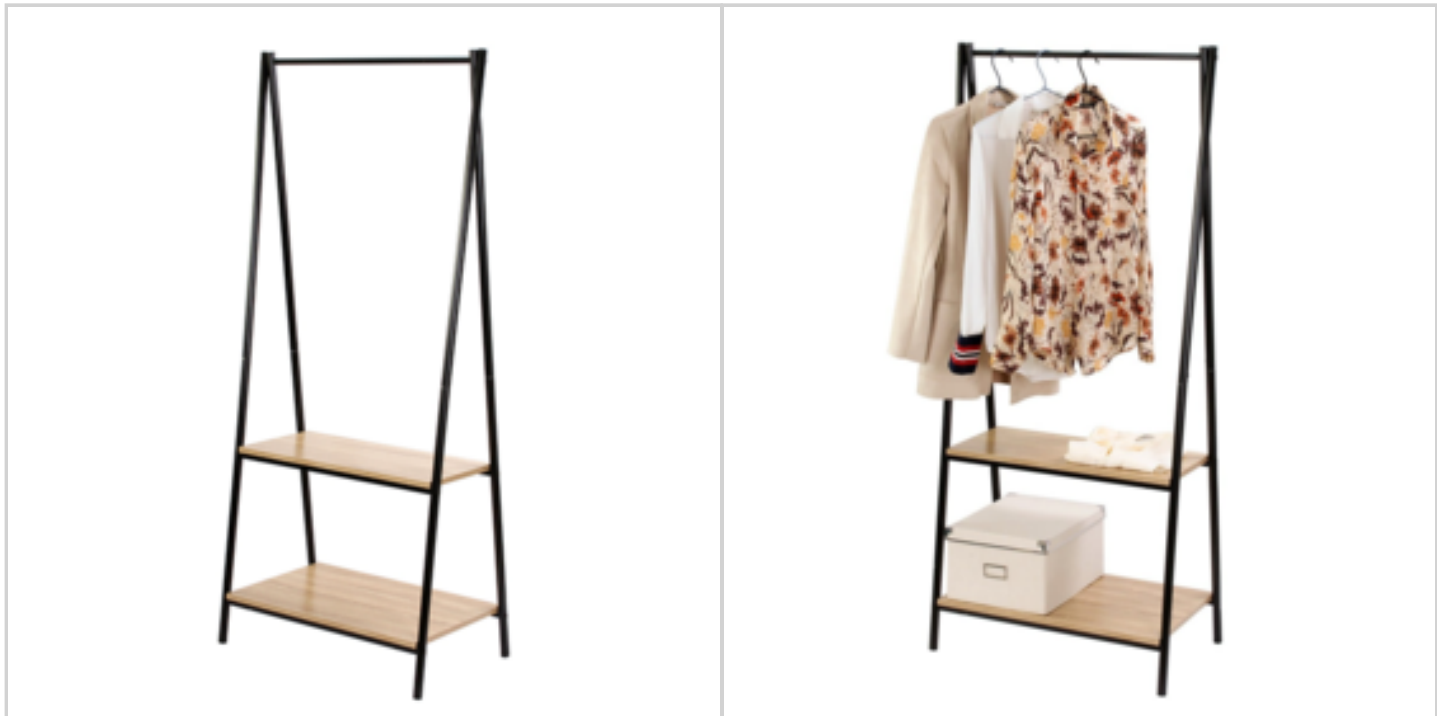

Price offer : OP20219 (price valid until : 31/07/2024)

BAMBOO STRAIGHT RACK WITH 3 MDF STORAGES

Ref. 11162133

DETAILED INFO

Material : bambou et MDF finition laquée

Gross Weight : 3000 gr.

Net Weight : 2250 gr.

Price offer : OP20219 (price valid until : 31/07/2024)

GARMENT RACK

Ref. 11440133

Chipboard with melamine+Steel tube with electric coating +Black screw

DETAILED INFO

Material : Panneaux de particules décor bois, structure en acier noir