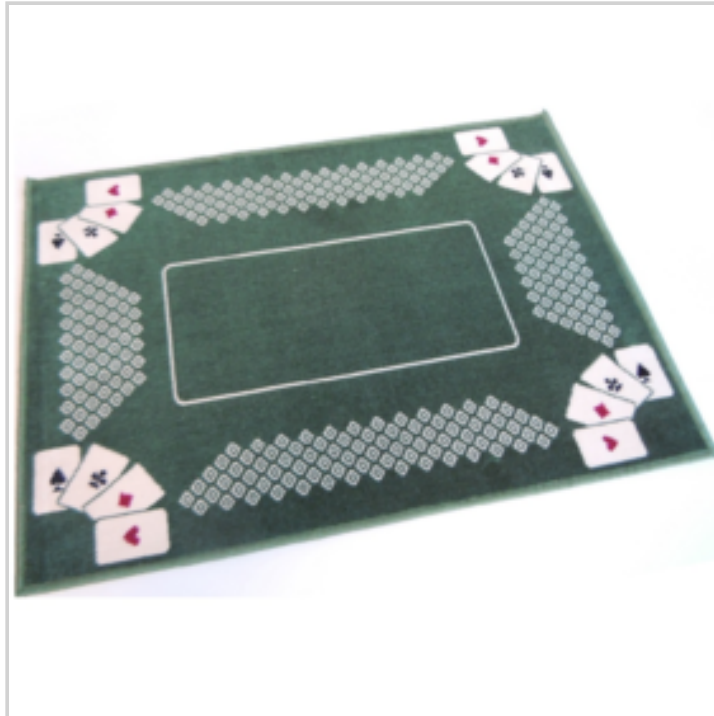

Note :

EAN : 3044410623814 **Ref. :** 70136204

Price : 2.6796586444008 €

Price offer : OP20189 (price valid until : 19/04/2026)

PLAYING CARD MAT GREEN COLO

Ref. 90257106

Playing cards mat

HD picture is available