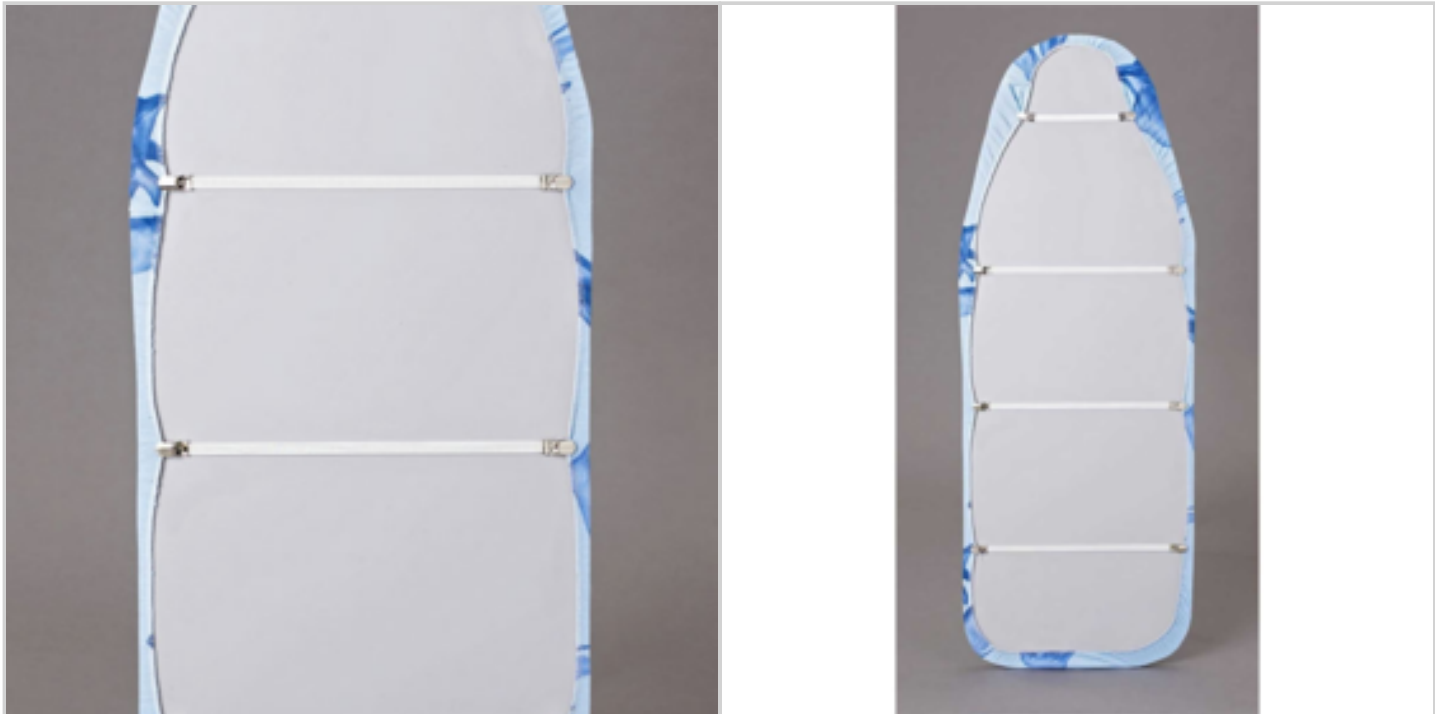

Note :

EAN : 3456850911640 **Ref. :** 91164133

Price : 2.4642857142857 €

Price offer : OP20189 (price valid until : 19/04/2026)

S/4 IRON CLIPS 2 SIZES

Ref. 20233433

Ironing board braces

These strong elastic braces clip to the ironing board cover keeping it firmly in place and wrinkle free
Set of 4 including 3 long braces (22cm which can be stretched up to 40cm) and a middle size one (17 cm which can be stretched up to 25cm)