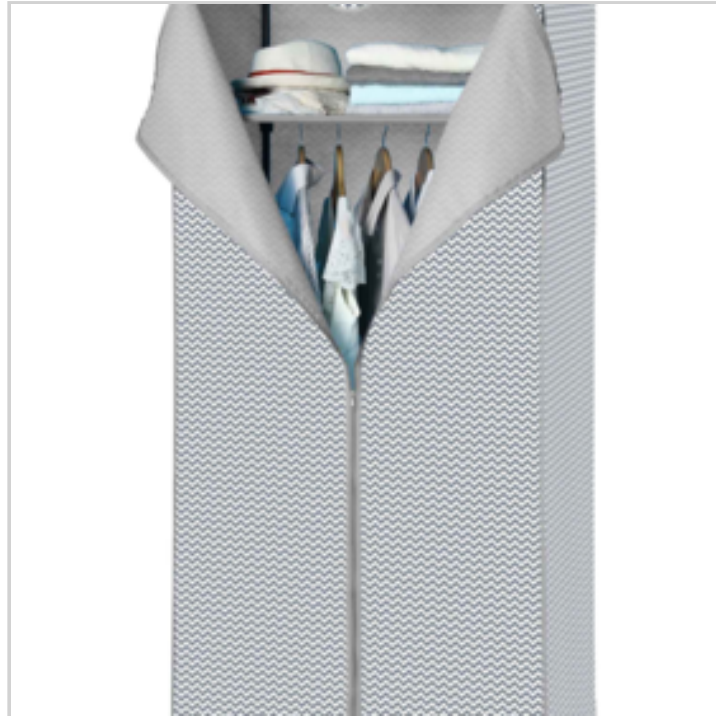

EAN : 3456850220407

Ref. : 22040133

Price : 2.66 €
+ 0.07 € eco-share

Price offer : OP20141 (price valid until : 30/04/2024)

NON WOVEN WARDROBE GREY COLOR WAVES PATTERN

Ref. 21777133

DETAILED INFO

Material : Intissé 100% polypropylène 75gr et metal