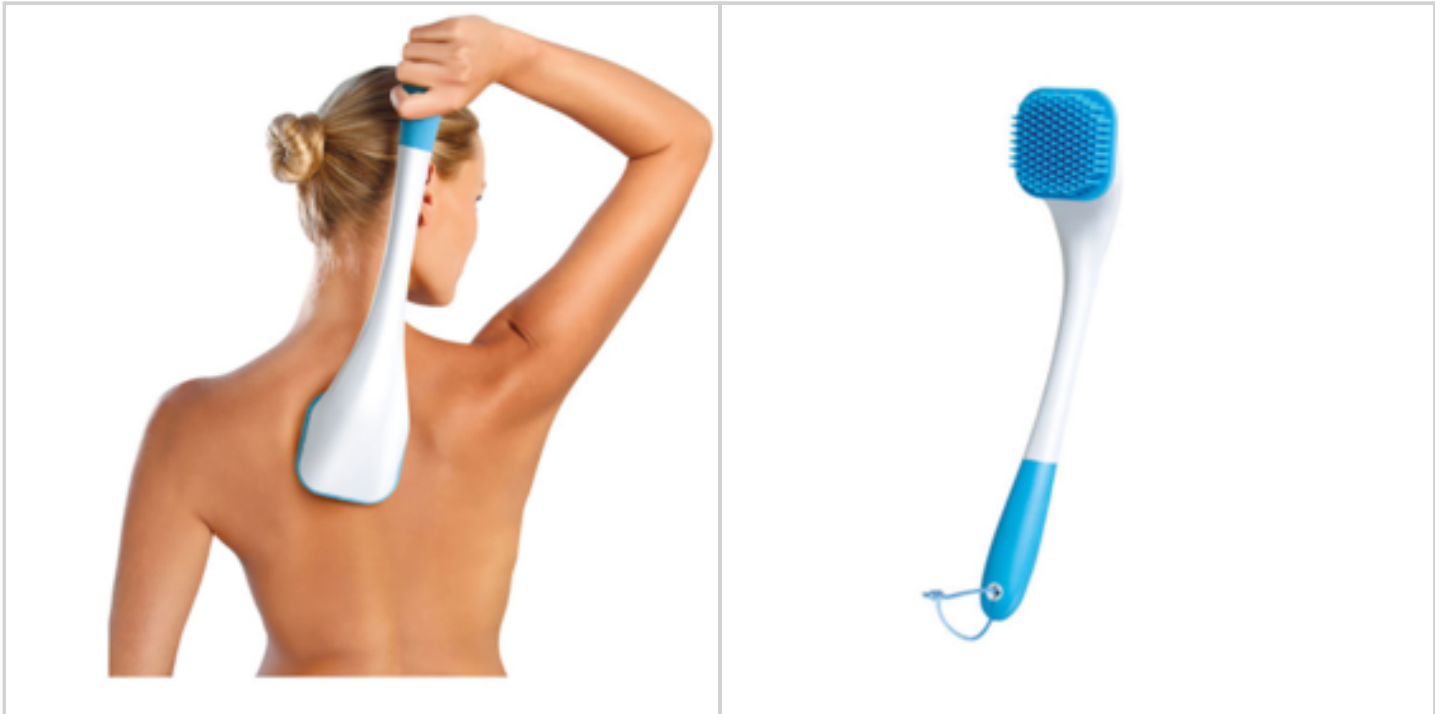

Price offer : OP19618 (price valid until : 31/03/2023)

**BATH BRUSH LONG HANDLE BLUE COLOR**

Ref. 40168133

Mesh back brush with polyamide handle  
 Wet mesh brush and apply your favorite soap or gel.  
 Massage gently overback or other areas :  
 Rinse after use and hang to dry.

## LONG REACH SILICONE BRUSH

Ref. 40496133

Over 130 massaging bristles.

16" long to scrub those hard to reach areas

Rubberized handle for a good grip

Built-in lanyard for hanging when not in use.

Removable scrub head for easy cleaning.