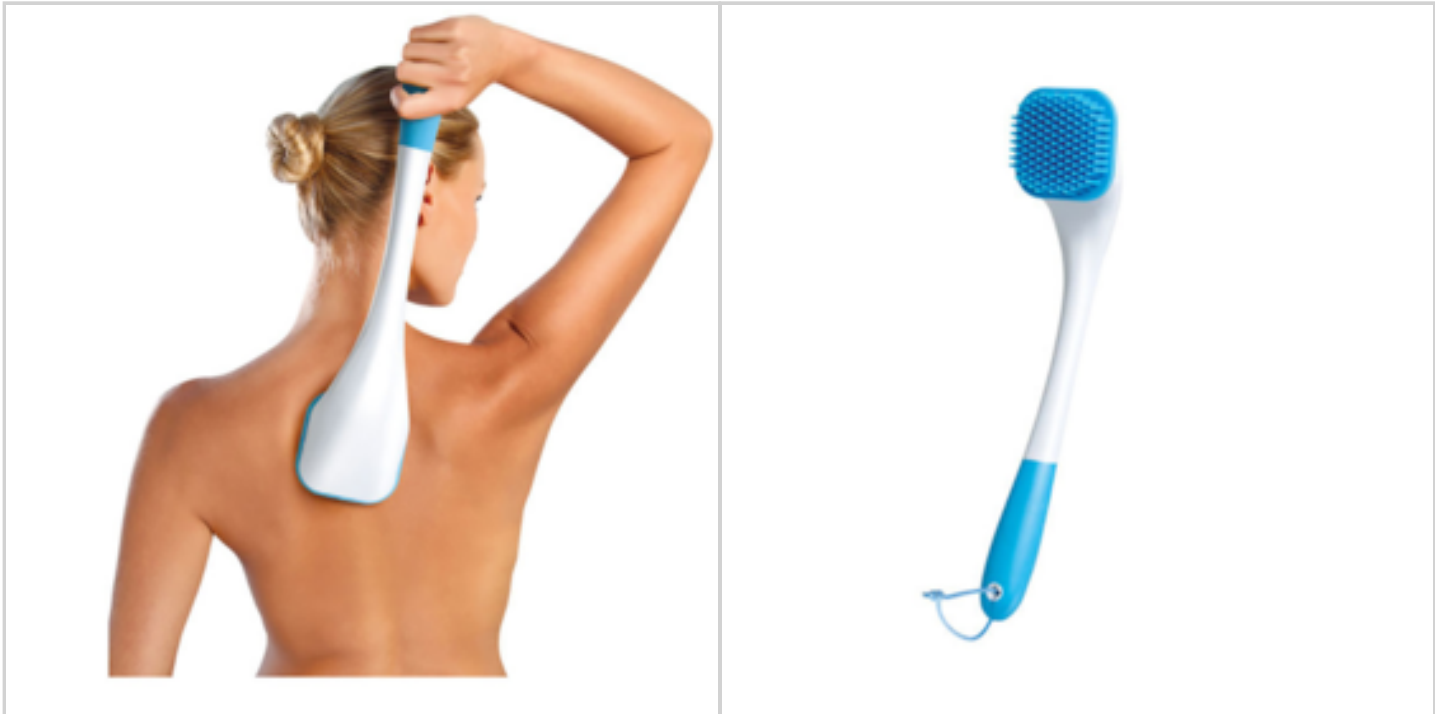

Price offer : OP19611 (price valid until : 18/04/2026)

LONG REACH SILICONE BRUSH

Ref. 40496133

Over 130 massaging bristles.

16" long to scrub those hard to reach areas

Rubberized handle for a good grip

Built-in lanyard for hanging when not in use.

Removable scrub head for easy cleaning.

DETAILED INFO

Material : plastique, silicone

Gross Weight : 210 gr.

Net Weight : 210 gr.

Size item : L 42 x w 8.5 x h 9.5 cm

Packaging: Boite carton

MOQ : 1

Customs Tariff Number : 9603298000

Note :

EAN : 3456850404968 **Ref. :** 40496133

Price : 6.6327868852459 €