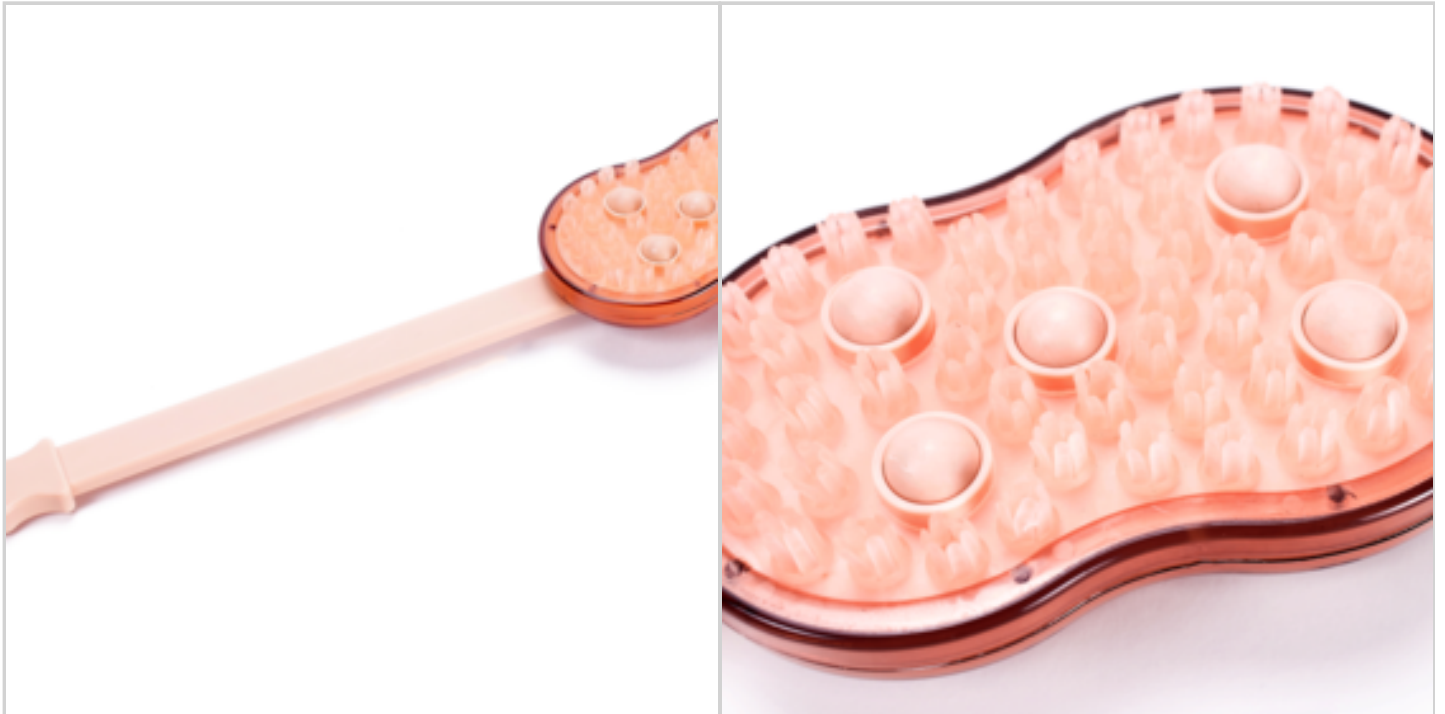

## 2 IN 1 BATH BRUSH

Ref. 40217133

This bath brush can be filled with shower gel.  
The massage balls spread the shower gel.  
with removable handle

2 faces :

**1 with pumice stone**

**1 with 5 massage balls and soft pins**

Shower gel tank with a cap

Sticks to windows, mirrors, tile and other smooth surfaces in the bathroom, kitchen or even the office

16 suction cups on two sides

set of 2

HD IMAGES ARE AVAILABLE

**DETAILED INFO**

**Material :** plastique

### Air freshener holder

Keep your air freshener handy with this practical holder

It simply hooks over the edge of your toilet sistern so there's no need for screws or adhesive and it holds any can up to 6cm in diameter.