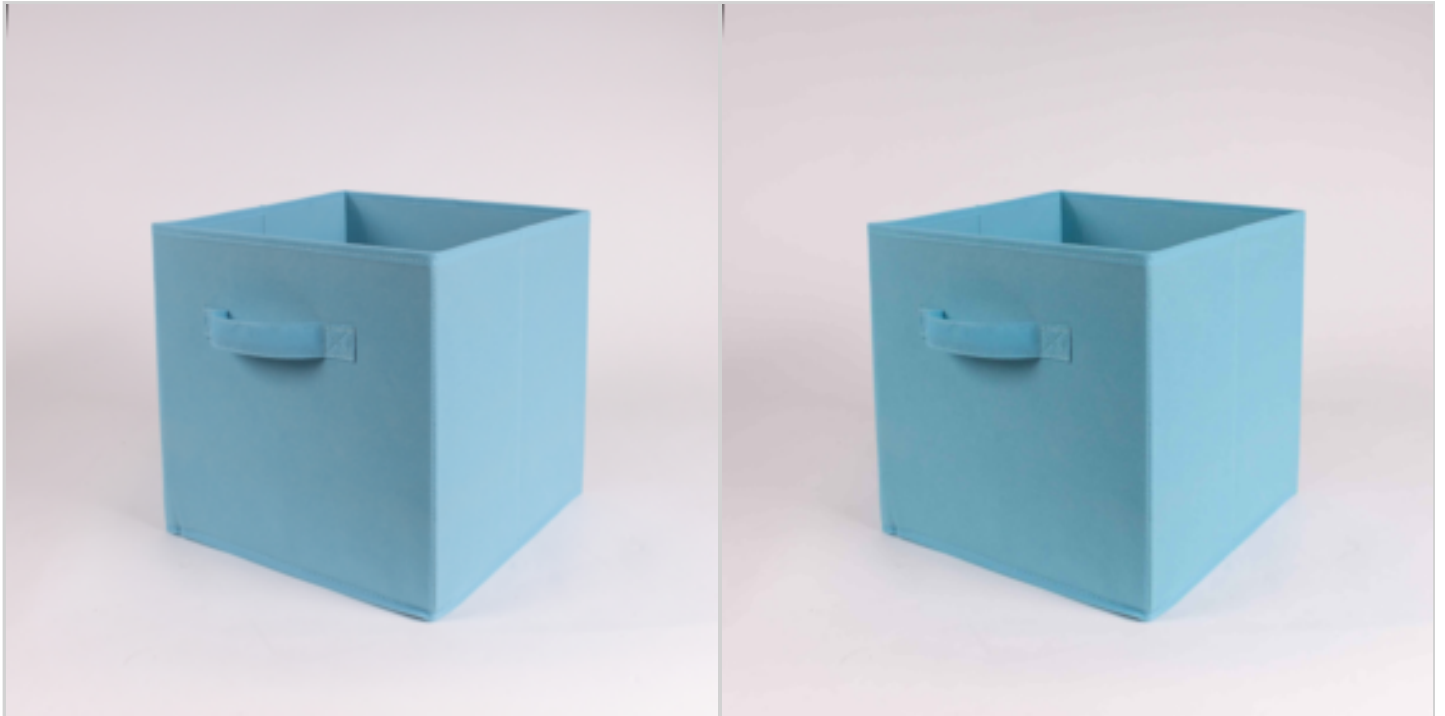

Price offer : OP19229 (price valid until : 18/04/2026)

**NON WOVEN FABRIC CUBE BLUE 7454C  
280X280X270MM**

Ref. 21077133

**DETAILED INFO**

**Material :**

**Gross Weight :** 380 gr.

**Net Weight :** 350 gr.

**Size item :** L 0 x w 0 x h 0 cm

**Packaging:** sachet 28x27x1.5cm

**MOQ :** 1

**Customs Tariff Number :** 4202921900

**Note :** Old blue color

**EAN :** 3700563702843

**Ref. :** 21077133

**Price : 1.55 €**  
+ 0.15 € eco-share

Price offer : OP19229 (price valid until : 18/04/2026)

**NON WOVEN FABRIC CUBE BLUE GRAY  
280X280X270MM**

Ref. 21759133

**DETAILED INFO**

**Material :** Intissé 100% polypropylène 75gr

**Gross Weight :** 400 gr.