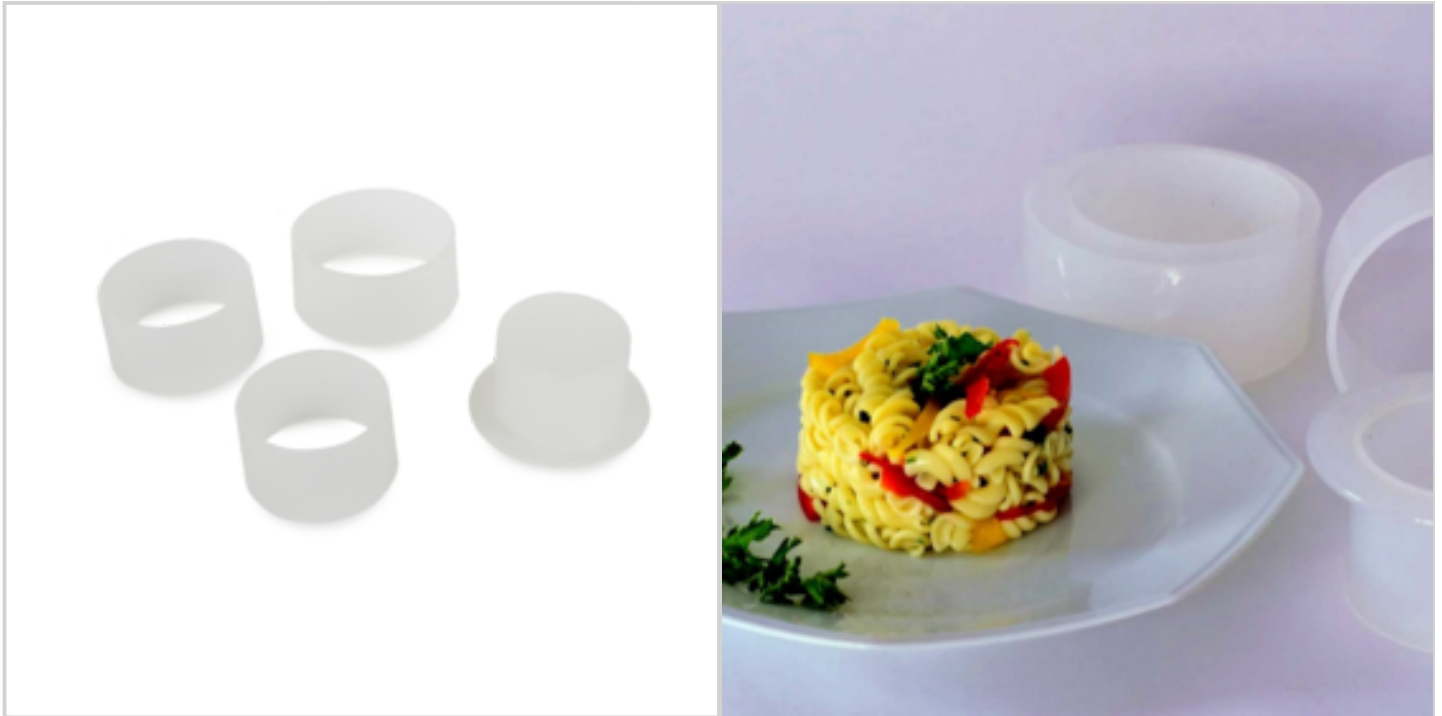

Price offer : OP19210 (price valid until : 19/04/2026)

S/3 FOOD RING (7 + 8 + 9 CM) + 1 PUSHER IN PLASTIC

Ref. 61996133

DETAILED INFO

Material : plastique

Gross Weight : 140 gr.

Net Weight : 120 gr.

Size item : L 0 x w 0 x h 0 cm

Packaging: Boite carton 9.5 x 9.5 x 5 cm

MOQ : 1

Customs Tariff Number : 3924100090

Note : prix pour le stock

EAN : 3456850619966

Ref. : 61996133

Price : 1.53 €