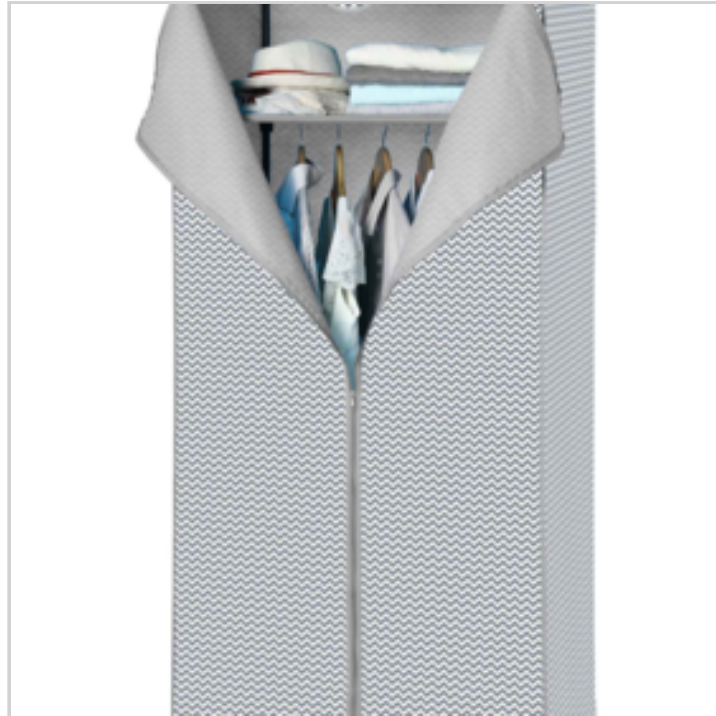

Ref. : 21766133

Price : 2.61 €
+ 0.07 € eco-share

Price offer : OP19181 (price valid until : 18/04/2026)

NON WOVEN WARDROBE GREY COLOR WAVES PATTERN

Ref. 21777133

DETAILED INFO

Material : Intissé 100% polypropylène 75gr et metal