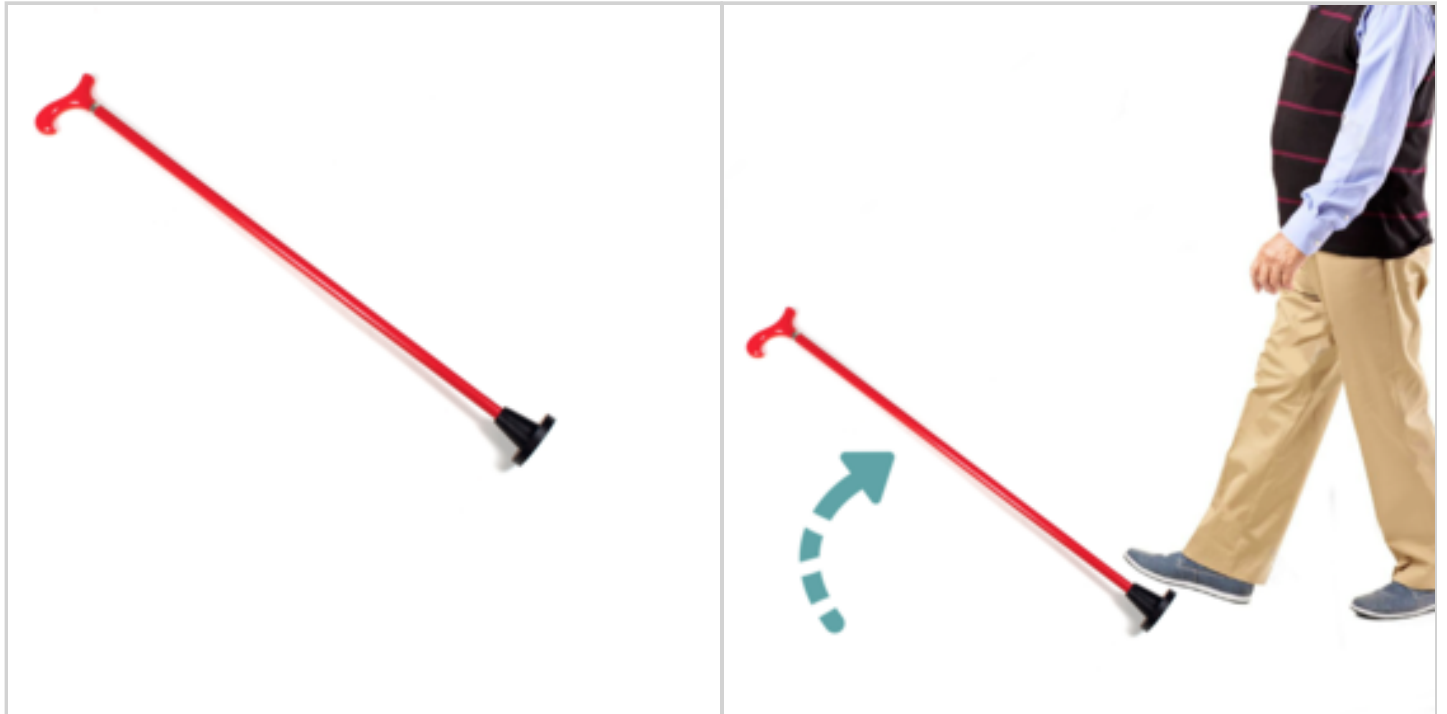

Price offer : OP19149 (price valid until : 19/04/2026)

**S/2 SEAT BELT PULLER BLACK COLOUR**

Ref. 90514133

This seat belt puller makes it easier to put your seat belt on.

Ideal for people suffering from arthritis, shoulder pain...

Easy to install on the belt.

Set of 2

Black color

**DETAILED INFO**

**Material :** plastique coloris noir

**Gross Weight :** 40 gr.

**Net Weight :** 30 gr.

**Size item :** L 0 x w 0 x h 0 cm

## SELF STANDING CANE TIP

Ref. 70771133