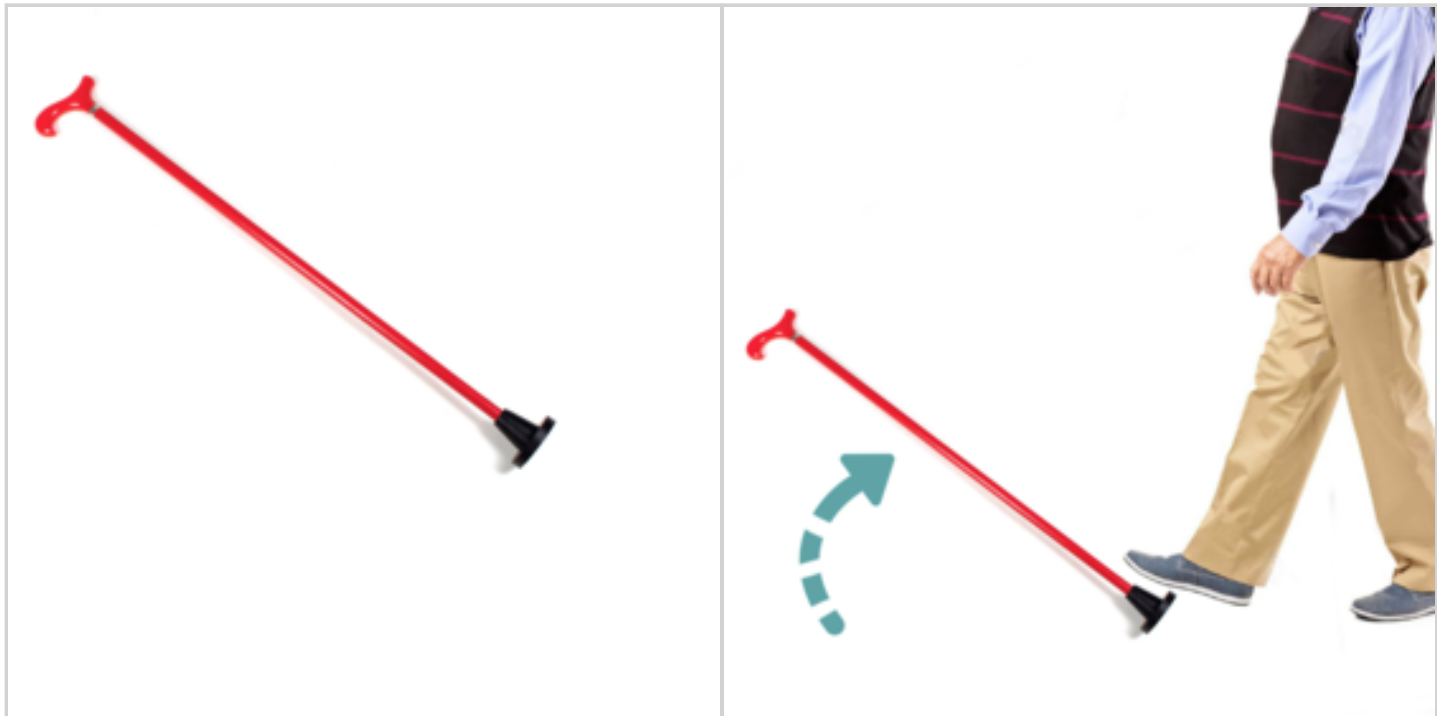

Price offer : OP19149 (price valid until : 18/04/2026)

S/2 SEAT BELT PULLER BLACK COLOUR

Ref. 90514133

This seat belt puller makes it easier to put your seat belt on.

Ideal for people suffering from arthritis, shoulder pain...

Easy to install on the belt.

Set of 2

Black color

DETAILED INFO

Material : plastique coloris noir

Gross Weight : 40 gr.

Net Weight : 30 gr.

Size item : L 0 x w 0 x h 0 cm

SELF STANDING CANE TIP

Ref. 70771133

DETAILED INFO

Material : caoutchouc

Gross Weight : 170 gr.

Net Weight : 140 gr.

Size item : L 0 x w 0 x h 0 cm

Packaging: boite carton 9 x 7,5 x 7 cm