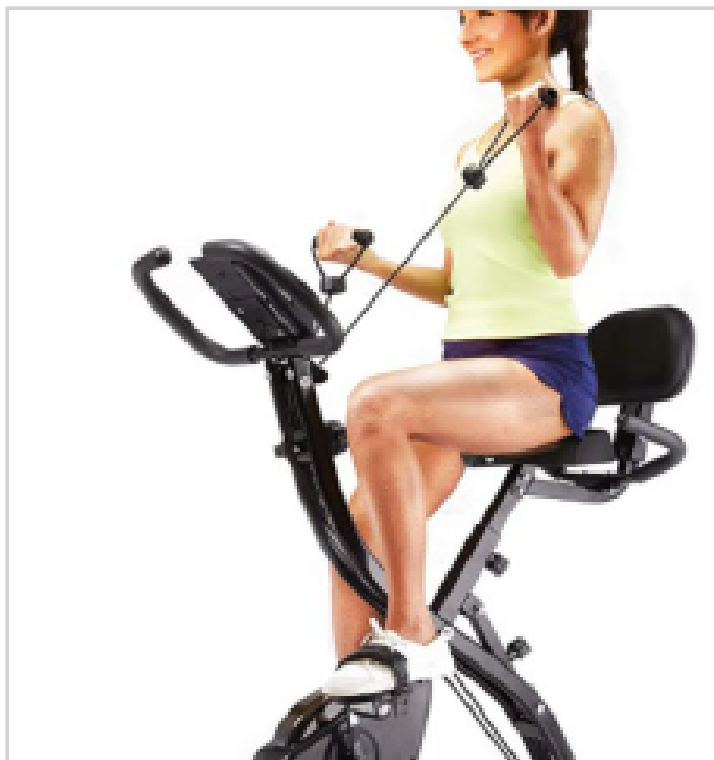

## RUBBER THRESHOLD RAMP

Ref. 73323133

This rubber ramp is ideal for crossing thresholds indoors or outdoors. It can accommodate walkers, wheelchairs, rollators, pedestrians, scooters.

The corners of the ramp offer overhangs to avoid getting your feet caught on the side of the ramp and to provide a side crossing.

## FITNESS BIKE WITH RESISTANCE BANDS

Ref. 73331133

To get back in shape or stay in shape, use this 2-in-1 exercise bike to work the upper and lower body at the same time. To work the upper body, you'll find resistance bands and to work the lower body, a crankset. It is possible to work only one part of the body at a time.

The bike is very easy to store since it is foldable.

It is equipped with a display that allows you to monitor your heart rate, exercise time, speed, distance, and calories burned.

Material: 80% Steel 10% ABS 5% PP 3% Foam PVC 2% PU