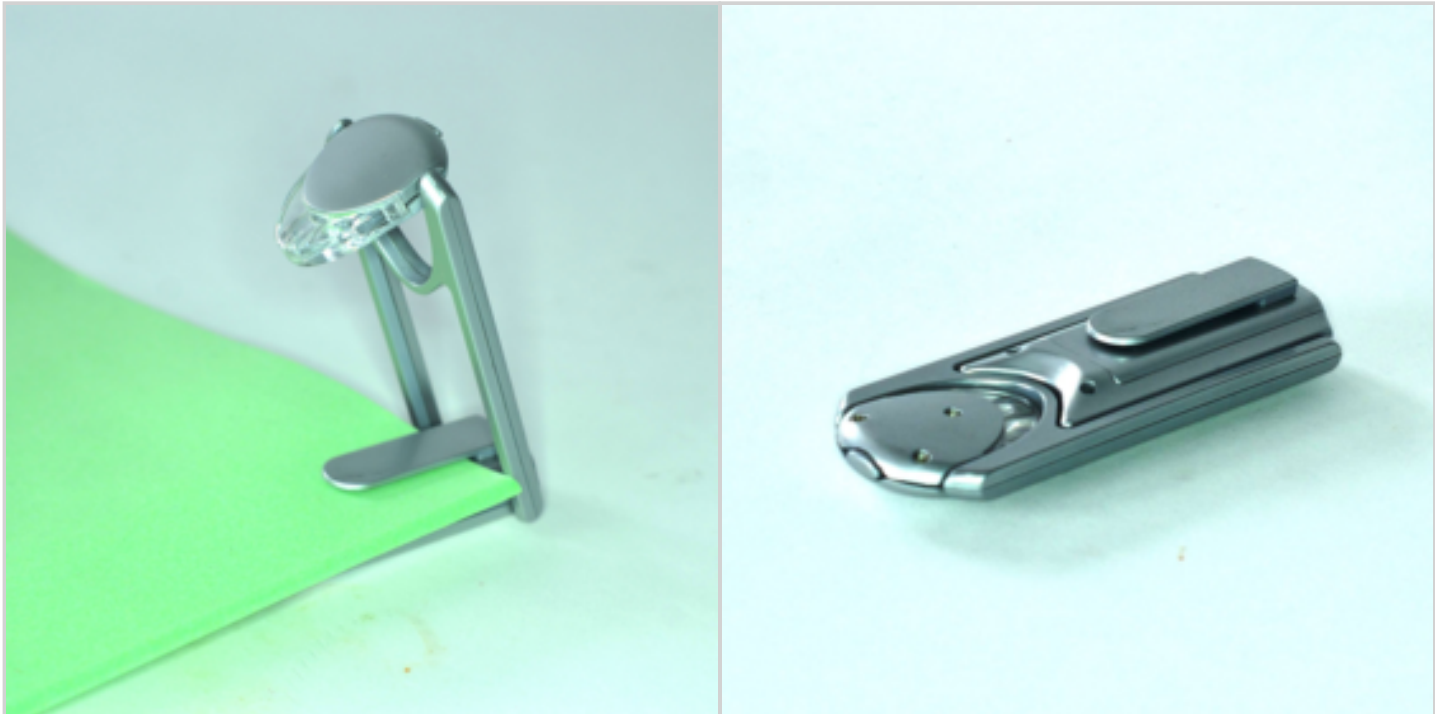

Price offer : OP19140 (price valid until : 19/04/2026)

TRAVEL LITE

Ref. 90293133

works with 2 AAA batteries (non included)
Made of plastic, silver color

DETAILED INFO

Material : plastique

Gross Weight : 30 gr.

Net Weight : 20 gr.

Size item : L 10 x w 4 x h 1.8 cm

Packaging: Boite carton 11 x 4 x 1.8 cm

MOQ : 1

Customs Tariff Number : 94054039

Note :

EAN : 3456850902938

Ref. : 90293133

Price : 1.9 €