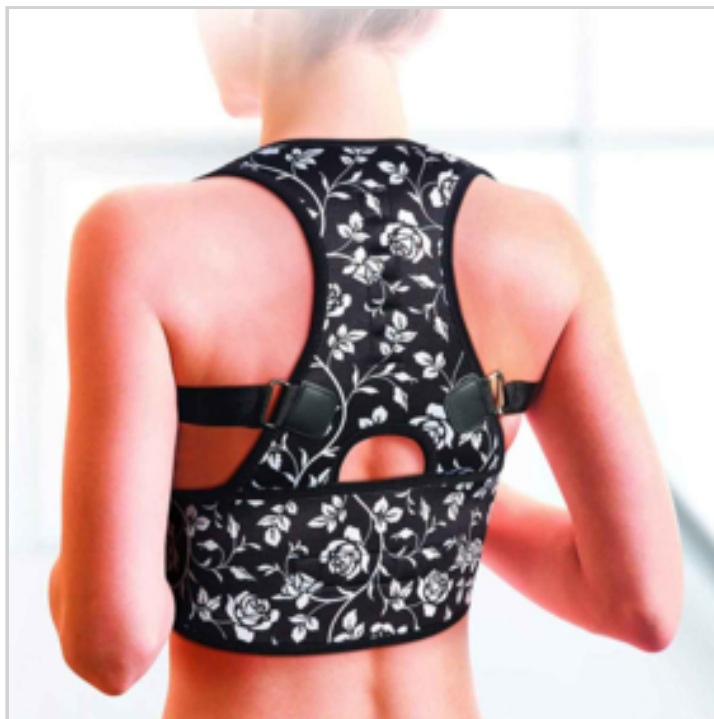

Comfortable cotton lining and breathable neoprene allows all day comfort and minimizes friction against skin.

3 sizes available : Regular - Large - XL

Technical information :

- Total 12 magnets, 6 magnets positioned vertically down the spine area of the back and 6 magnets positioned horizontally across the lumbar area of the back.

Ref. 72956134

Train your muscles and spine to return to your natural posture.

Sewn in magnets may provide therapeutic relief from discomfort.

Comfortable cotton lining and breathable neoprene allows all day comfort and minimizes friction against skin.