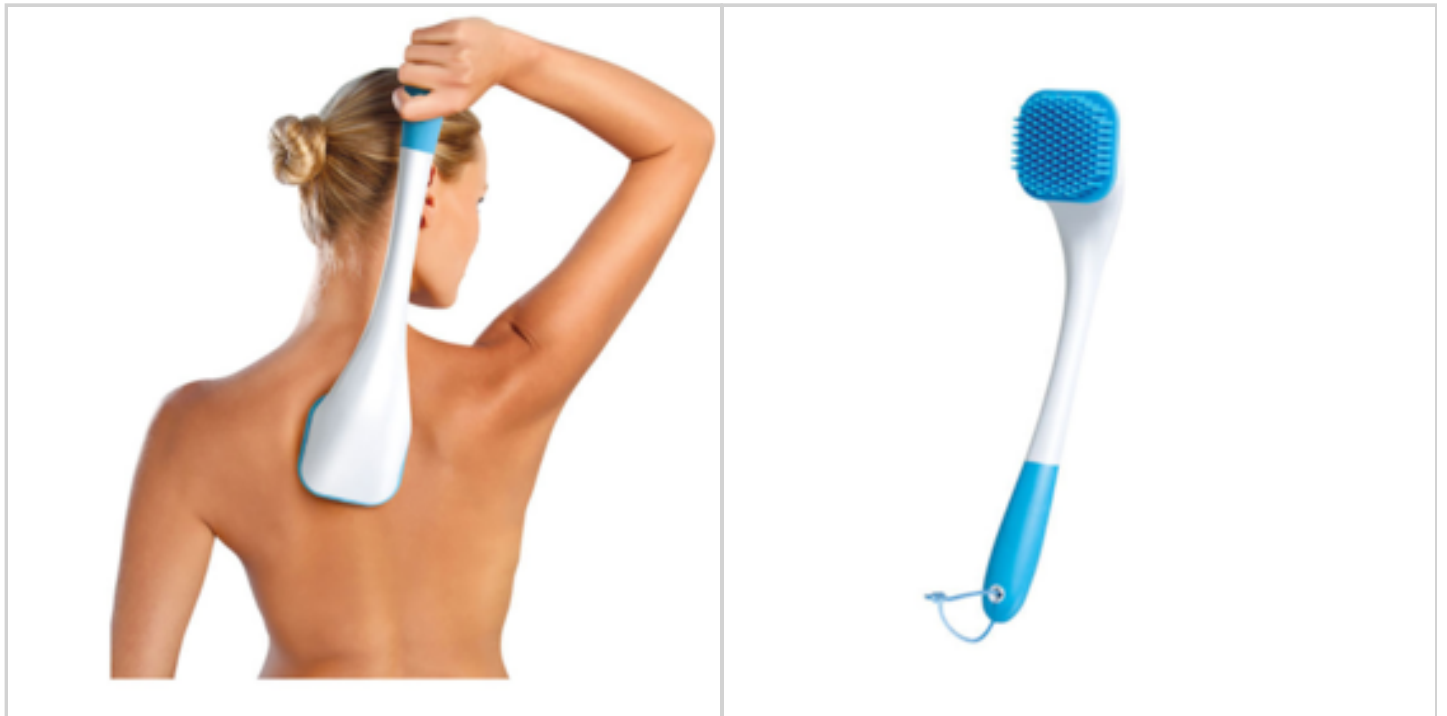

Price offer : OP19135 (price valid until : 18/04/2026)

LONG REACH SILICONE BRUSH

Ref. 40496133

Over 130 massaging bristles.

16" long to scrub those hard to reach areas

Rubberized handle for a good grip

Built-in lanyard for hanging when not in use.

Removable scrub head for easy cleaning.

DETAILED INFO

Material : plastique, silicone

Gross Weight : 210 gr.

Net Weight : 210 gr.

Size item : L 42 x w 8.5 x h 9.5 cm

Packaging: Boite carton

MOQ : 1

Customs Tariff Number : 9603298000

Note : [available stock : 1500 pcs](#)

EAN : 3456850404968

Ref. : 40496133

Price : 4.49 €