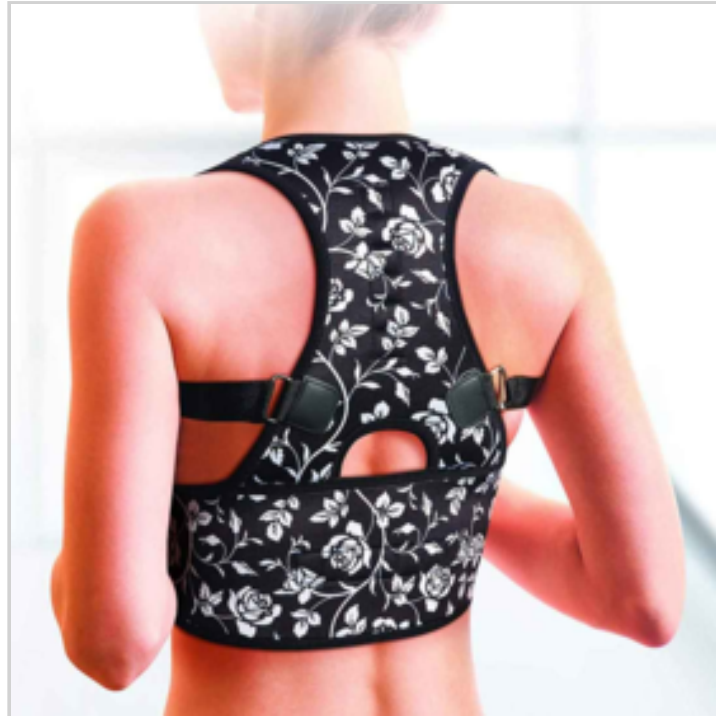

Note : available stock : 100 pcs

EAN : 3456857295644

Ref. : 72956134

Price : 6.8 €

Price offer : OP19135 (price valid until : 18/04/2026)

MAGNETIC POSTURE CORRECTOR - FLORAL SIZE XL

Ref. 72956135

Train your muscles and spine to return to your natural posture.

Sewn in magnets may provide therapeutic relief from discomfort.

Comfortable cotton lining and breathable neoprene allows all day comfort and minimizes friction against skin.

3 sizes available : Regular - Large - XL