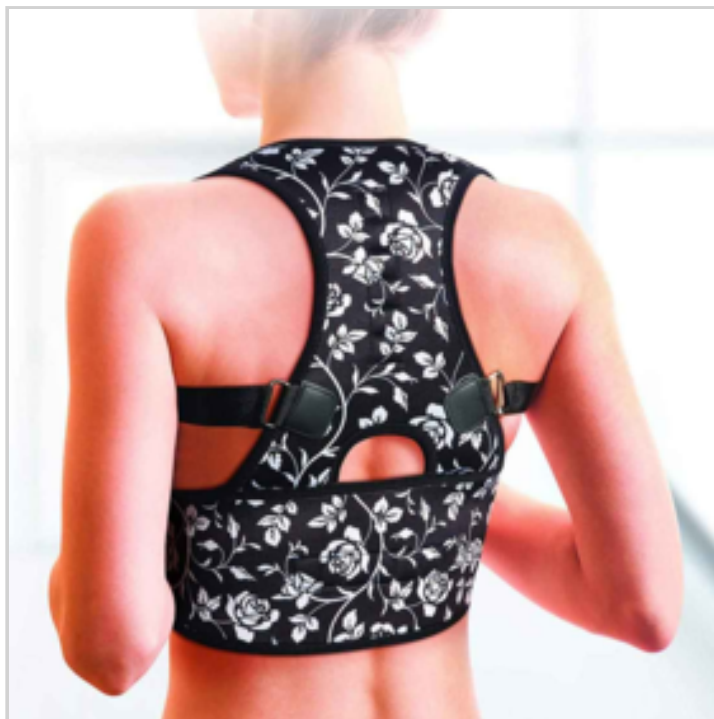

Comfortable cotton lining and breathable neoprene allows all day comfort and minimizes friction against skin.

3 sizes available : Regular - Large - XL

Technical information :

- Total 12 magnets, 6 magnets positioned vertically down the spine area of the back and 6 magnets positioned horizontally across the lumbar area of the back.
- 400 Gauss rating per magnet

Note : available stock : 250 pcs

EAN : 3456850729566

Ref. : 72956133

Price : 6.8 €

Price offer : OP19135 (price valid until : 18/04/2026)

MAGNETIC POSTURE CORRECTOR - FLORAL LARGE SIZE

Ref. 72956134

Train your muscles and spine to return to your natural posture.

Sewn in magnets may provide therapeutic relief from discomfort.

Comfortable cotton lining and breathable neoprene allows all day comfort and minimizes friction against skin.

3 sizes available : Regular - Large - XL