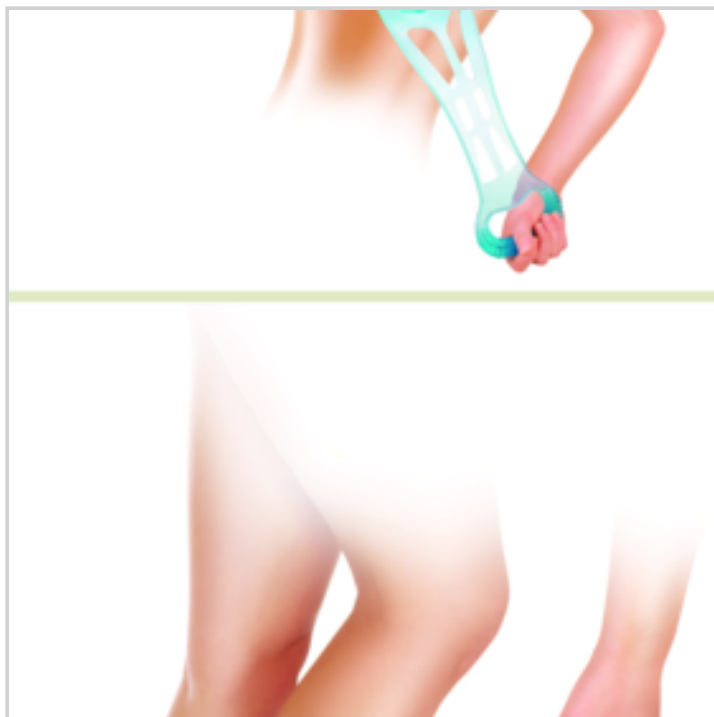

EAN : 3456850404968

Ref. : 40496133

Price : 5.4 €

Price offer : OP19123 (price valid until : 19/04/2026)

BACK SCRUBBER DUAL SIDED

Ref. 40539133

Combo large and small bristles side cleans every inch of your body...effortlessly.
 Body scrubbing side reverses to a nubbie side for a spa-like massage experience.
 Help stimulates circulation to sore, tired muscles.
 Massages sore muscles.
 Comfort grip handles lets you reach every inch of your body with ease.