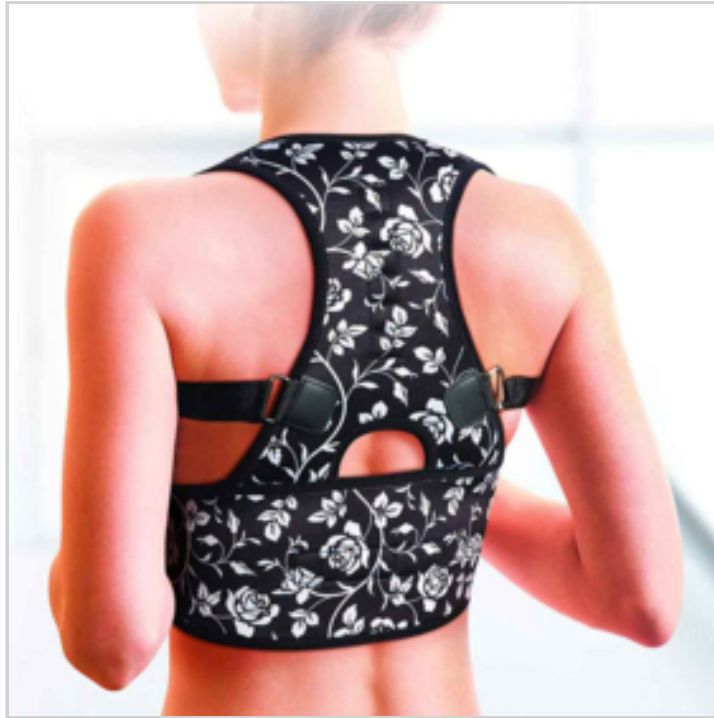

Ref. 72956135

Train your muscles and spine to return to your natural posture.

Sewn in magnets may provide therapeutic relief from discomfort.

Comfortable cotton lining and breathable neoprene allows all day comfort and minimizes friction against skin.