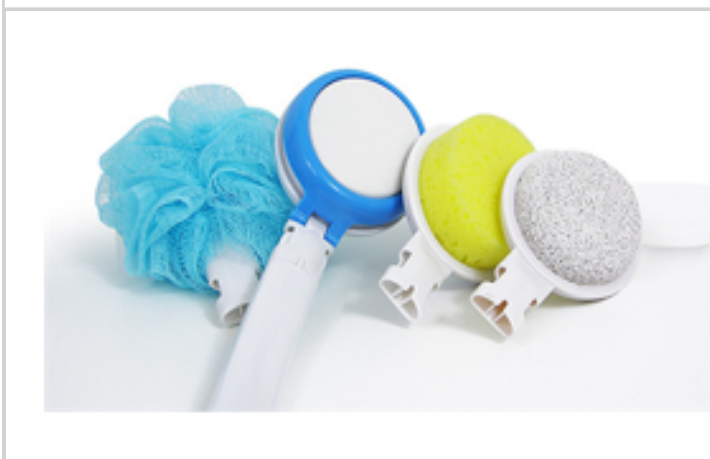

Price offer : OP19123 (price valid until : 19/04/2026)

15 PIECES SPA SYSTEM

Ref. 40402134

Scrub, smooth, soften, and soothe.

Set includes pumice brush, loofah brush, lotion applicator holder, 10 lotion applicators, body sponge and foldable long handle wand

- Long ergonomic handle for hard to reach areas
- No bending, twisting or straining – ideal for feet, legs, ankles, and back
- Easily apply lotions or gels all over your body
- Interchangeable heads help scrub, soften, soothe, or smooth your body
- Everything stores neatly in a zippered pouch

DETAILED INFO

Material : plastique, polyamide

Gross Weight : 530 gr.

Net Weight : 450 gr.

Size item : L 0 x w 0 x h 0 cm

Packaging: Boite VPC 21 x 15 x 10 cm

MOQ : 1

Customs Tariff Number : 96032980

Note : Boite couleur

EAN : 3456850404029

Ref. : 40402134

Price : 5.15 €