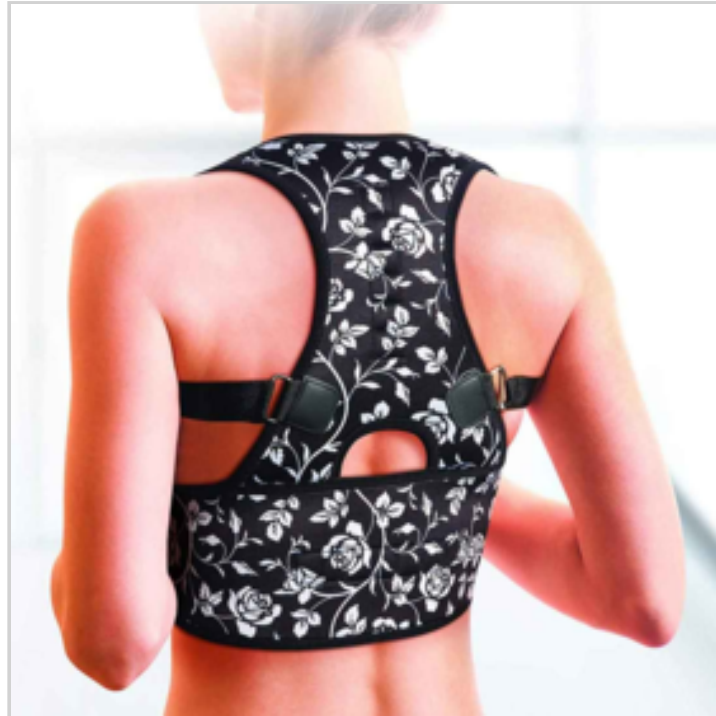

Ref. 72956134

Train your muscles and spine to return to your natural posture.

Sewn in magnets may provide therapeutic relief from discomfort.

Comfortable cotton lining and breathable neoprene allows all day comfort and minimizes friction against skin.