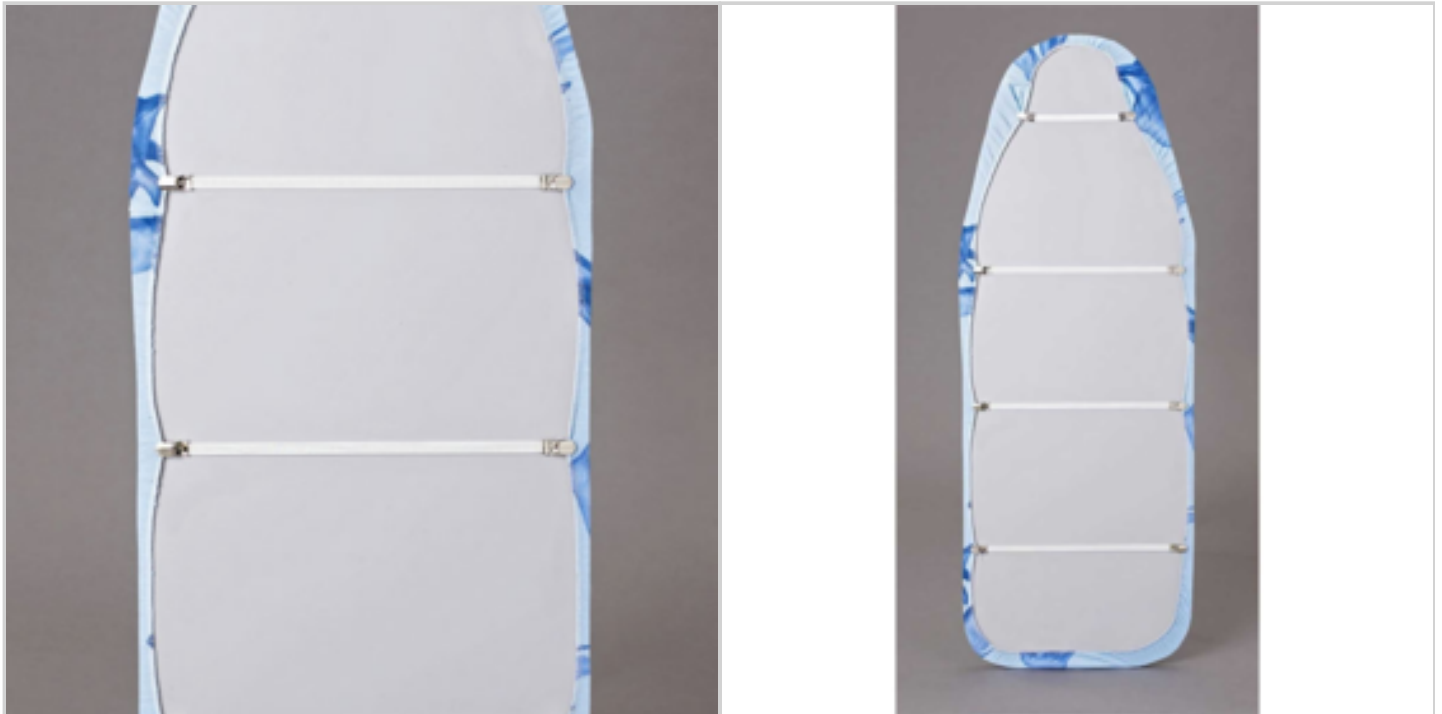

Price offer : OP19107 (price valid until : 19/04/2026)

SET/4 SHEET STRAPS

Ref. 20532433

Bed sheets braces

These strong elastic braces clip to the bed sheet, keeping it firmly in place and wrinkle free
 Set of 4 : suitable for single or double bed size
 Plastic/metal peg clips attache to each corner
 length 30cm (flat)

DETAILED INFO

Material : métal, plastique et bande élastique **Gross Weight :** 50 gr. **Net Weight :** 50 gr.
Size item : L 0 x w 0 x h 0 cm
Packaging: sachet plastique 17 x 7 cm **MOQ :** 1
Customs Tariff Number : 56090000
Note : 100 pcs can be allocated to you for urgent delivery

EAN : 3456852053249 **Ref. :** 20532433

Price : 2.16 €

Price offer : OP19107 (price valid until : 19/04/2026)

S/4 IRON CLIPS 2 SIZES

Ref. 20233433

Ironing board braces

These strong elastic braces clip to the ironing board cover keeping it firmly in place and wrinkle free
Set of 4 including 3 long braces (22cm which can be stretched up to 40cm) and a middle size one (17 cm which can be stretched up to 25cm)

HD PICTURE IS AVAILABLE

DETAILED INFO

Material : 60%polyester/40%latex

Gross Weight : 50 gr.

Net Weight : 0 gr.

Size item : L 0 x w 0 x h 0 cm

Packaging: Sachet plastique/200 en C

MOQ : 1