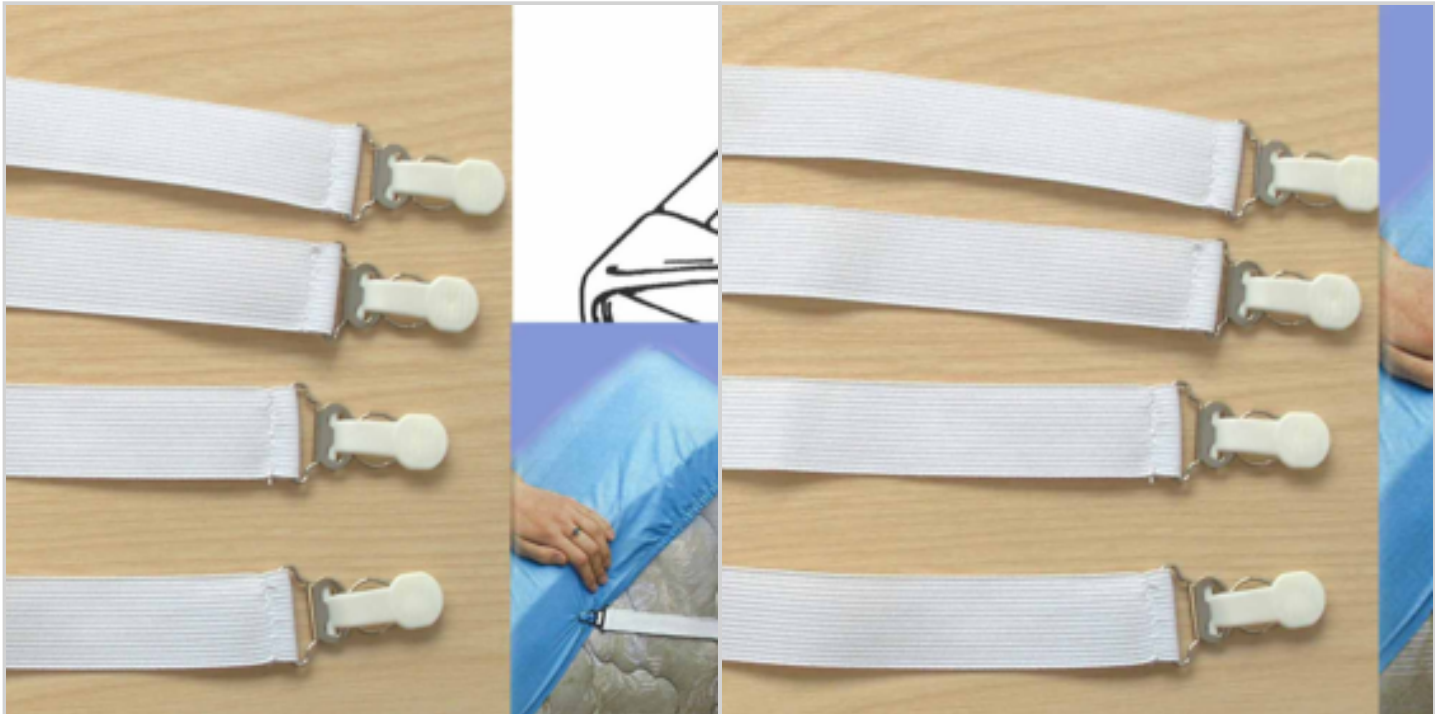

Price offer : OP19107 (price valid until : 19/04/2026)

SET/4 SHEET STRAPS

Ref. 20532433

Bed sheets braces

These strong elastic braces clip to the bed sheet, keeping it firmly in place and wrinkle free
 Set of 4 : suitable for single or double bed size
 Plastic/metal peg clips attache to each corner
 length 30cm (flat)

DETAILED INFO

Material : métal, plastique et bande élastique **Gross Weight :** 50 gr. **Net Weight :** 50 gr.
Size item : L 0 x w 0 x h 0 cm
Packaging: sachet plastique 17 x 7 cm **MOQ :** 1
Customs Tariff Number : 56090000
Note : 100 pcs can be allocated to you for urgent delivery

EAN : 3456852053249 **Ref. :** 20532433

Price : 2.16 €

Price offer : OP19107 (price valid until : 19/04/2026)

S/4 IRON CLIPS 2 SIZES

Ref. 20233433

Ironing board braces

These strong elastic braces clip to the ironing board cover keeping it firmly in place and wrinkle free
Set of 4 including 3 long braces (22cm which can be stretched up to 40cm) and a middle size one (17 cm which can be stretched up to 25cm)

HD PICTURE IS AVAILABLE

DETAILED INFO

Material : 60%polyester/40%latex

Gross Weight : 50 gr.

Net Weight : 0 gr.

Size item : L 0 x w 0 x h 0 cm

Packaging: Sachet plastique/200 en C

MOQ : 1