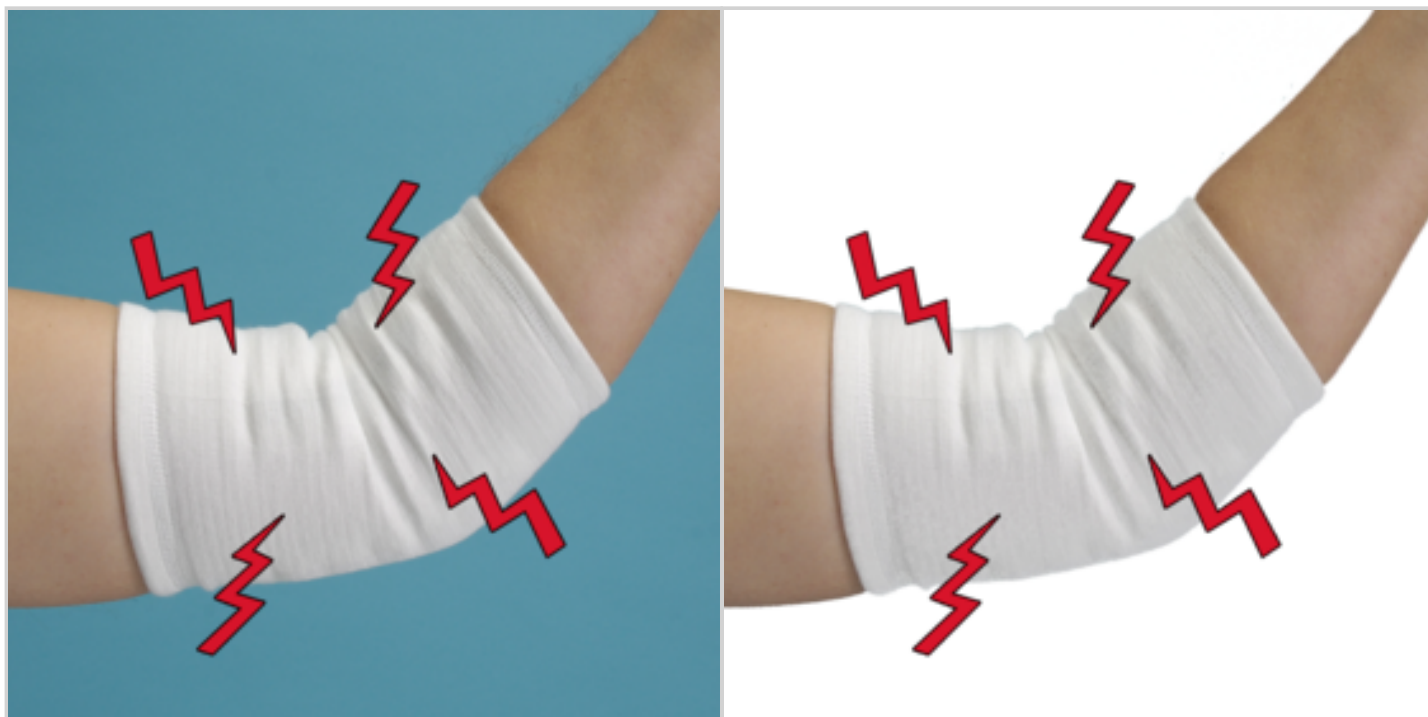

## MAGNETIC ELBOW SUPPORT MEN

Ref. 7005765H

This support helps to reduce elbow joint pains.  
Magnets placed inside the support soothe without impeding movement.

For women: 18 magnets, dimensions : 11,5 X 20 cm  
For men : 18 magnets, dimensions : 13 X 20 cm  
Material : 60% polyester, 30% cotton et 10% elastane.