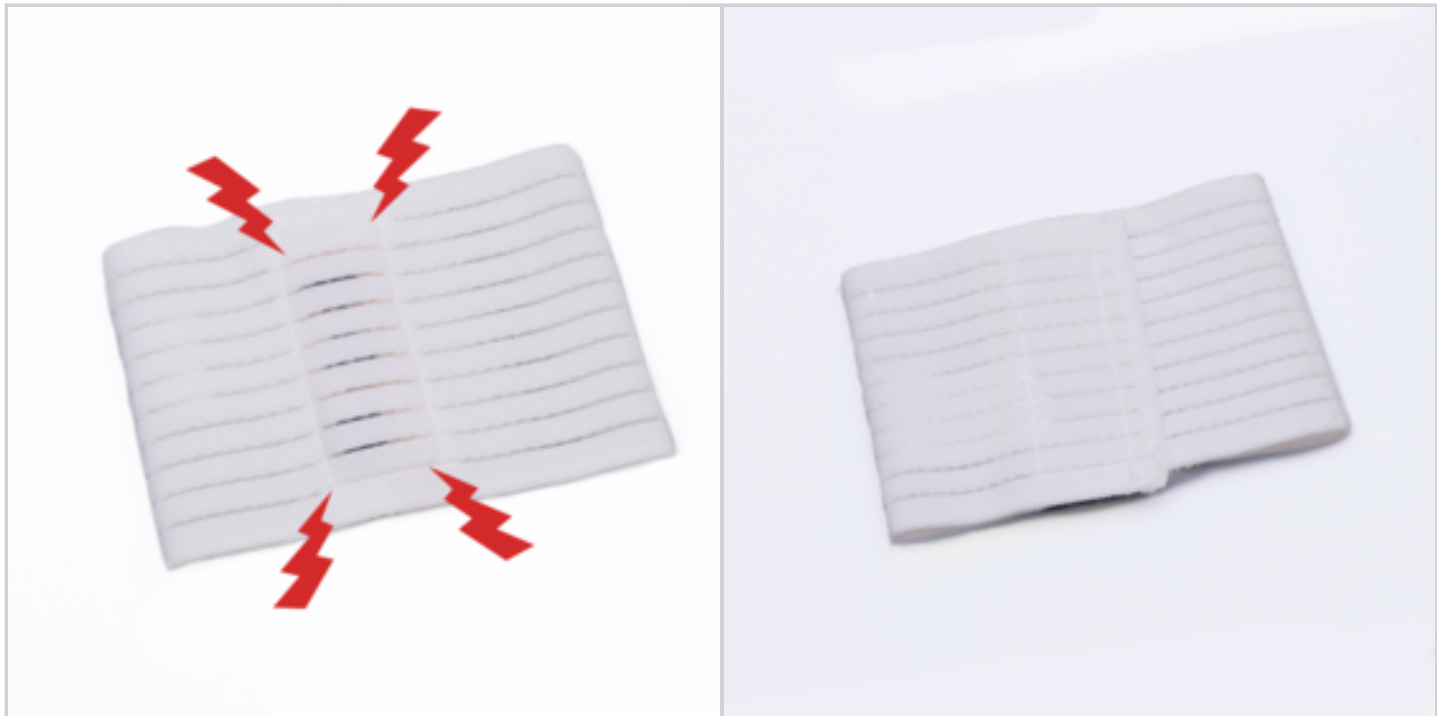

Price offer : OP19070 (price valid until : 20/04/2026)

MAGNETIC WRIST SUPPORT

Ref. 70066665

DETAILED INFO

Material : 60% polyester, 30% coton et 10% élasthanne

Gross Weight : 40 gr.

Net Weight : 0 gr.

Size item : L 0 x w 0 x h 0 cm

Packaging: Sachet plastique/200 en colis C

MOQ : 1

Customs Tariff Number : 61178080

Note :

EAN : 3456850070064

Ref. : 70066665

Price : 1.54 €