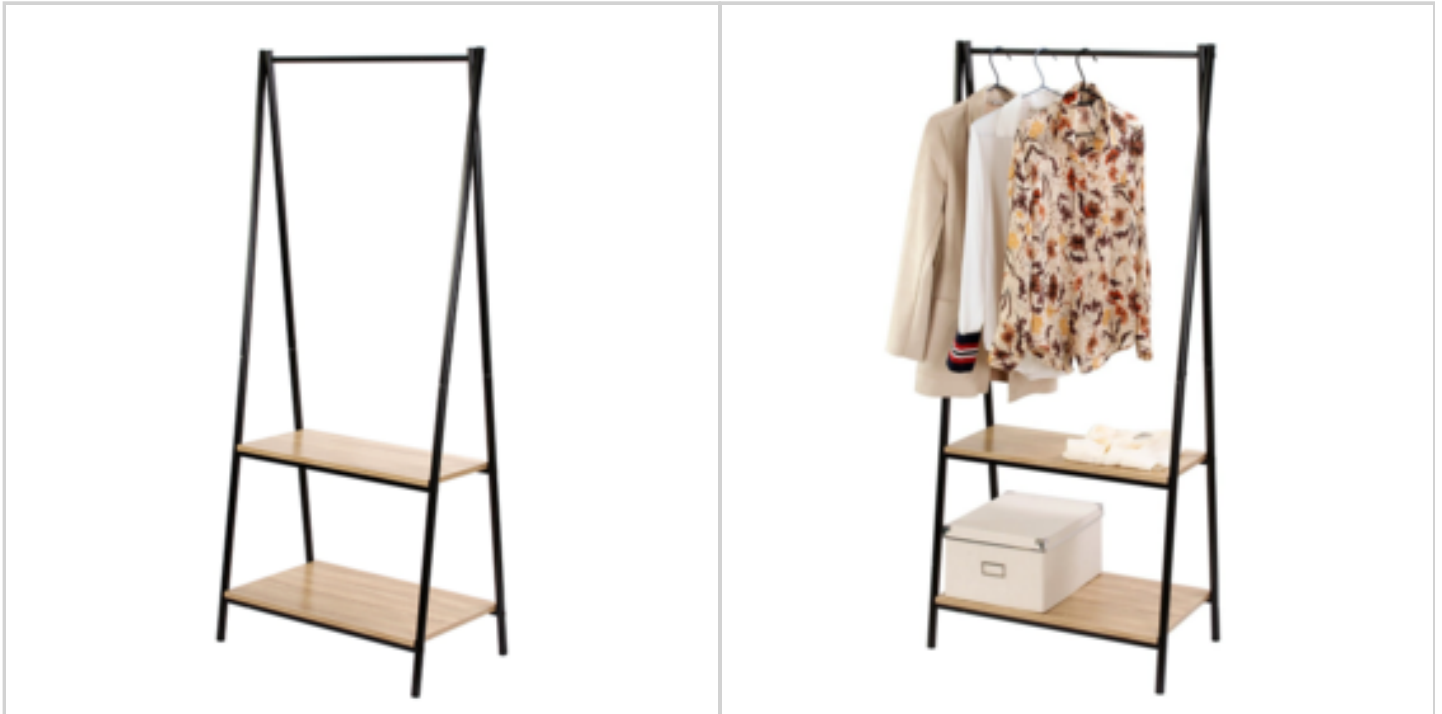

Price : 49.09 €

Price offer : OP19041 (price valid until : 18/04/2026)

GARMENT RACK

Ref. 11440133

Chipboard with melamine+Steel tube with electric coating +Black screw

DETAILED INFO

Material : Panneaux de particules décor bois, structure en acier noir