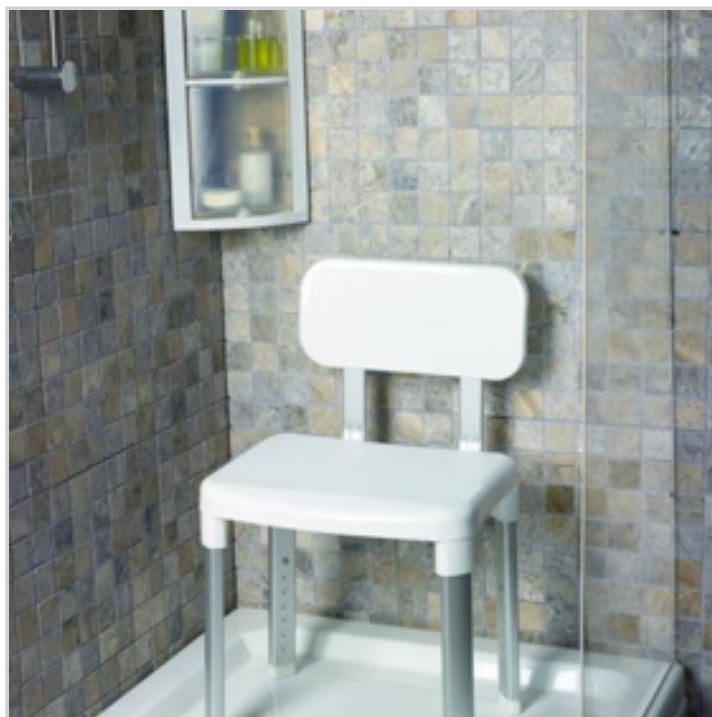

Price offer : OP19034 (price valid until : 19/04/2026)

BATH SEAT

Ref. 40471133

Suitable for standard bathtub
 Helps sitting in a bathtub
 Comfortable seating area
 Slip resistant bracket of aluminium pipes - Slip resistant rubber caps
 Quick and easy assembly
 Easy to clean
 Inside dimension: 52 - 64 cm - Product size: 78 x 34 x 18 cm
 Rounded seating area: 43 x 34 cm
 Seating area is hygienic and body-kind
 Weight: 1,730 kg - Max. capacity: 150 kg

Note : MOQ 24 PCS

EAN : 4017805487536

Ref. : 40475133

Price : 20.86 €

Price offer : OP19034 (price valid until : 19/04/2026)

SHOWER CHAIR

Ref. 40469133

Unique new shape - Modern design
 Fivefold height adjustable, ergonomic seating area
 Shapely armrests - Edgeless surface
 Aluminium pipes, anodized
 Slip resistant rubber feet
 Seat height: 38 - 48 cm - Total height: 70 - 80 cm - Rounded seating area: 42 x 34 cm
 Seating area is hygienic and body-kind
 Made in Europe
 Weight: 3,3 kg
 Max. capacity: 150 kg