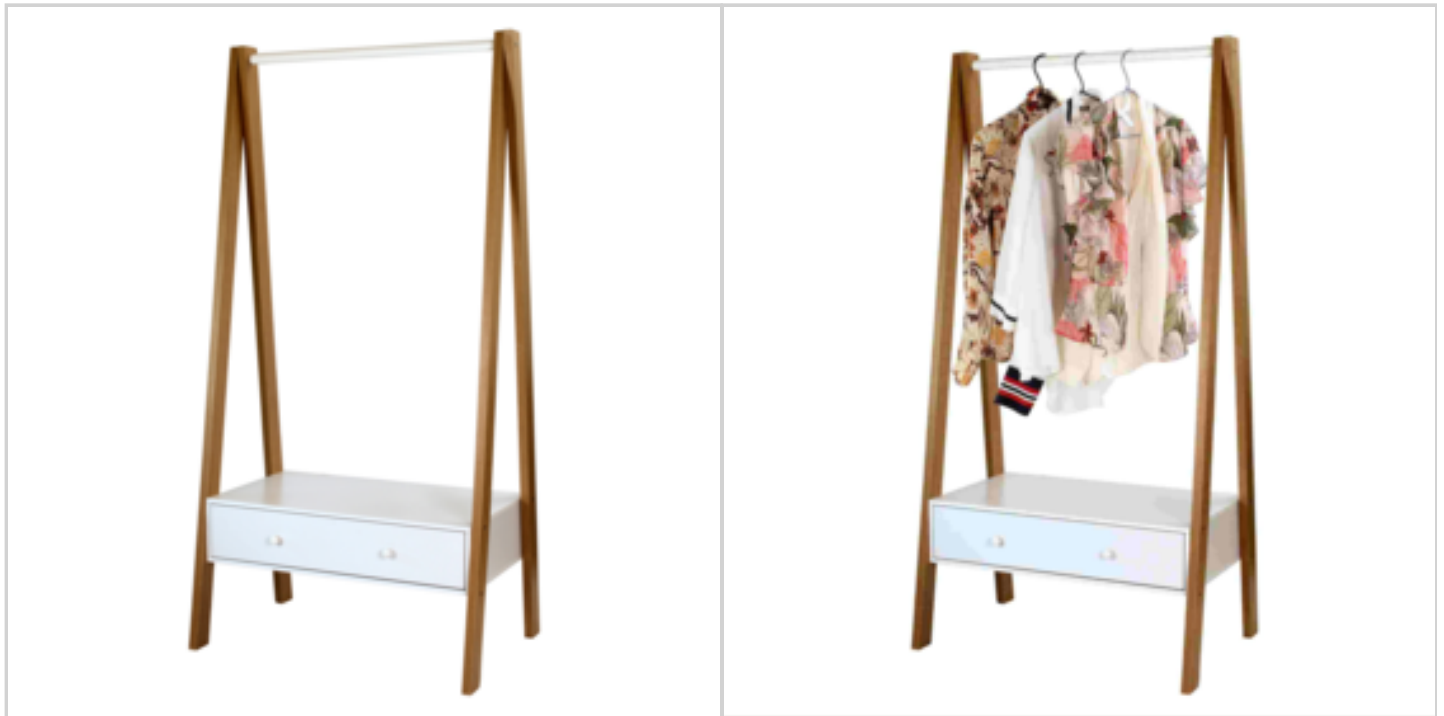

Note : on stock July

EAN : 3456850114492

Ref. : 11449133

Price : 19.18 €
+ 2.20 € eco-share

Price offer : OP18995 (price valid until : 20/04/2026)

COAT RACK WITH ONE LARGE DRAWER

Ref. 11448133

Material : 12mm particle board with paper - white color
 Structure material : particle board - size 64*23mm with wooden decor
 Hanging bar : MDF
 Drawer inner size : Length 67.5 x depth 34 x H 8.5cm