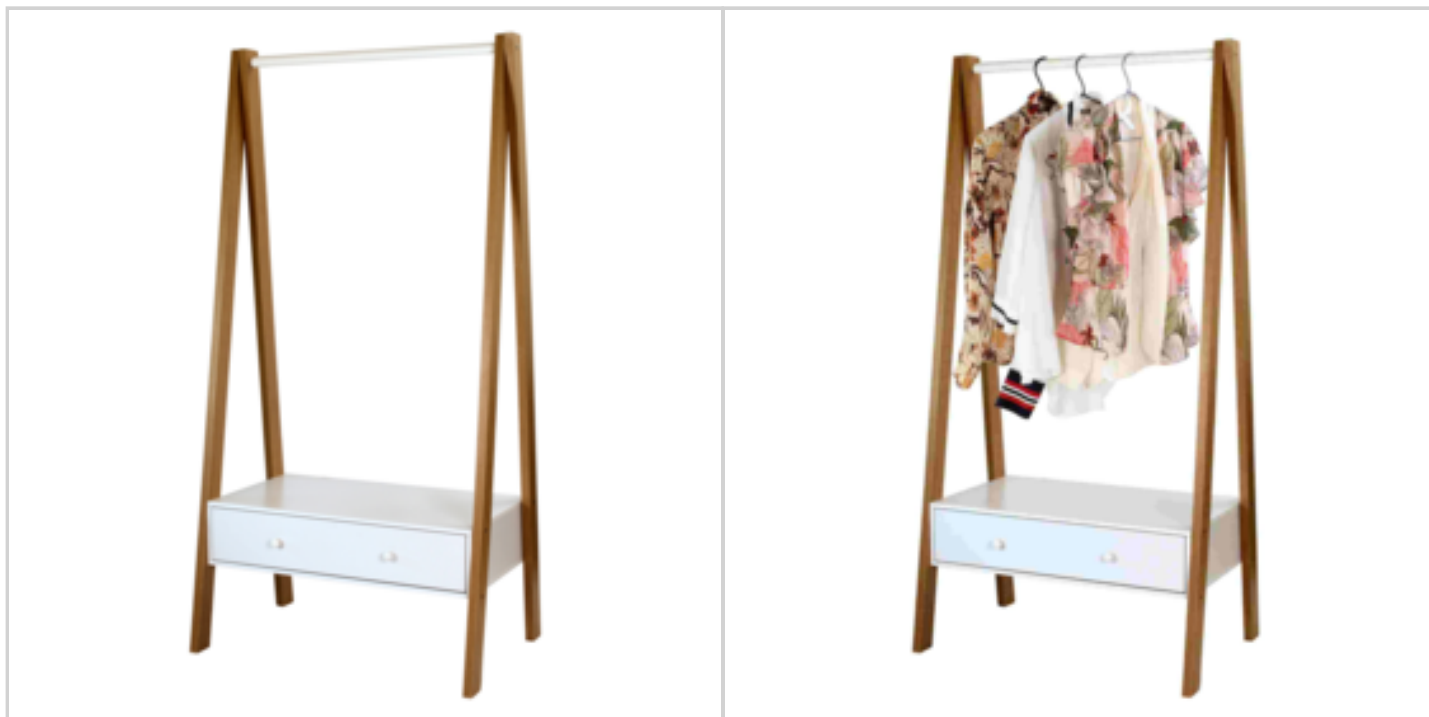

Note : on stock July

EAN : 3456850114492

Ref. : 11449133

Price : 19.18 €
+ 2.20 € eco-share

Price offer : OP18995 (price valid until : 18/04/2026)

COAT RACK WITH ONE LARGE DRAWER

Ref. 11448133

Material : 12mm particle board with paper - white color
 Structure material : particle board - size 64*23mm with wooden decor
 Hanging bar : MDF
 Drawer inner size : Length 67.5 x depth 34 x H 8.5cm