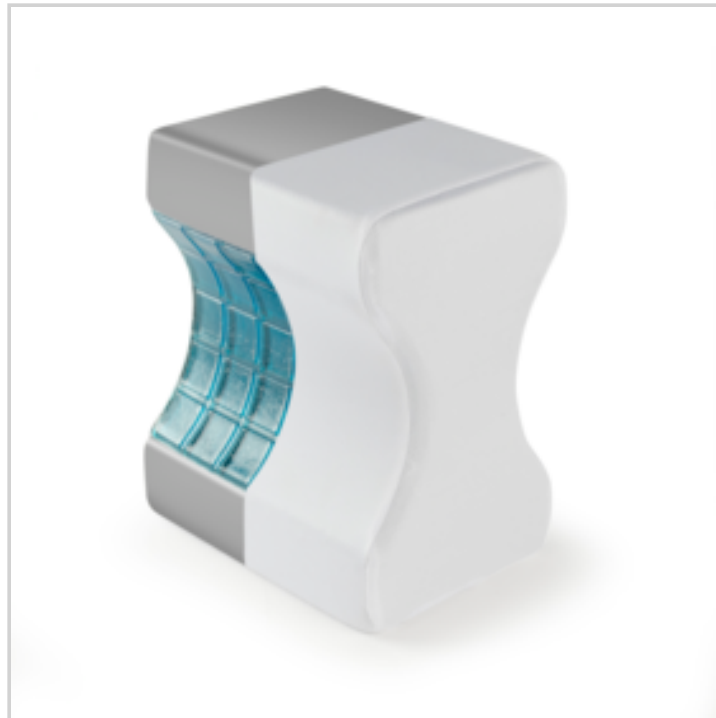

Price offer : OP18976 (price valid until : 18/04/2026)

CHARCOAL INFUSED KNEE PILLOW

Ref. 73397133

Back and Hip Pain Relief at Night: The ergonomically designed knee pillow would fit comfortably between your knees and provide maximum support and comfort at night, helping to relieve sciatic pain and pressure in the lower back.

The charcoal infused memory foam would help eliminate odour and moisture while providing superior support by conforming to the curves of your legs. The concave design of the memory foam is said to help keep its shape and not flatten out over time.

The cooling GEL technology would help reduce inflammation and diffuse body heat. The outer gel layers will help you stay cool while you relax using your cooling knee pillow. The smart cool gel could be felt through the cover and helps dissipate body heat, keeping you cool so you can sleep better and wake up refreshed.

Breathable cover included. Machine washable cover with zip for easy cleaning.

DETAILED INFO

Material : polyester, polyuréthane

Gross Weight : 550 gr.

Net Weight : 600 gr.

Size item : L 0 x w 0 x h 0 cm

Packaging: sachet plastique 25 x 20 x 15 cm **MOQ :** 1

Customs Tariff Number :

Note :

EAN : 3456850733976 **Ref. :** 73397133

Price : 8.72 €