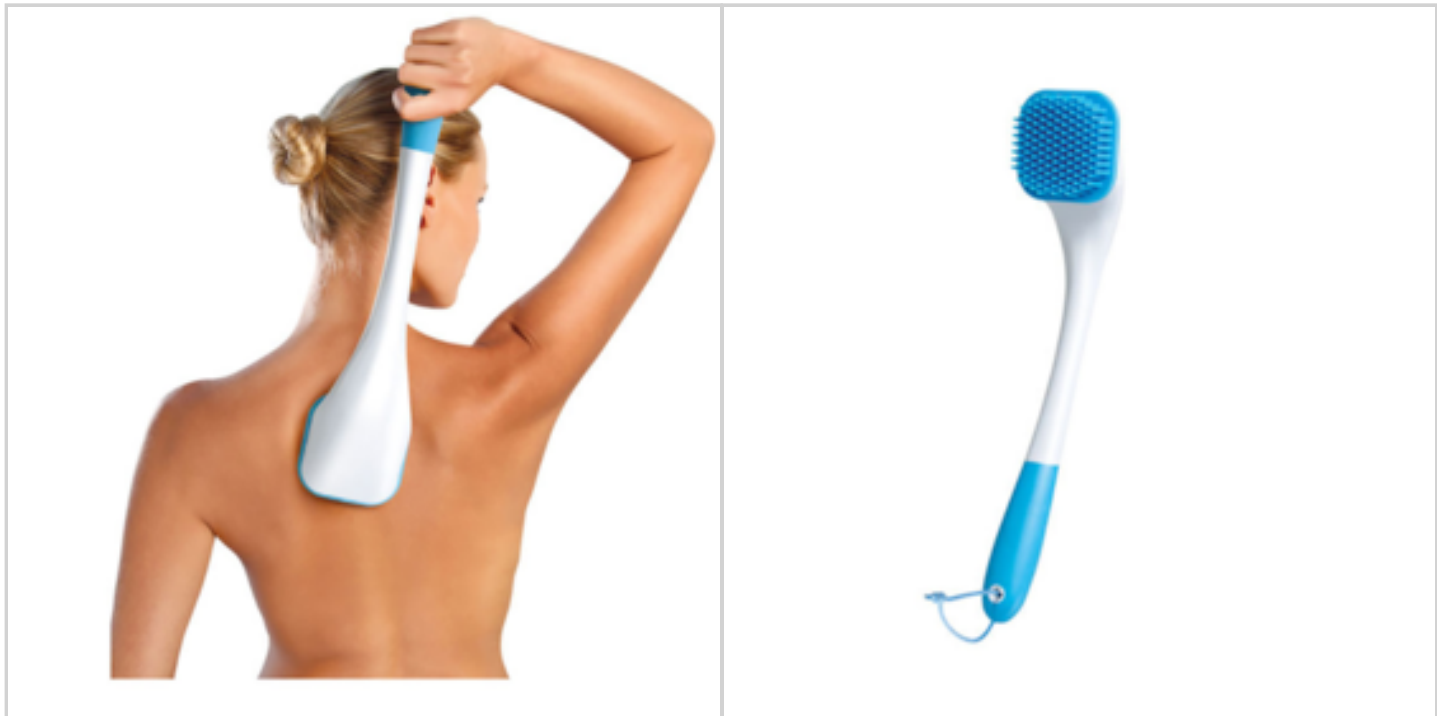

## LONG REACH SILICONE BRUSH

Ref. 40496133

Over 130 massaging bristles.  
 16" long to scrub those hard to reach areas  
 Rubberized handle for a good grip  
 Built-in lanyard for hanging when not in use.  
 Removable scrub head for easy cleaning.