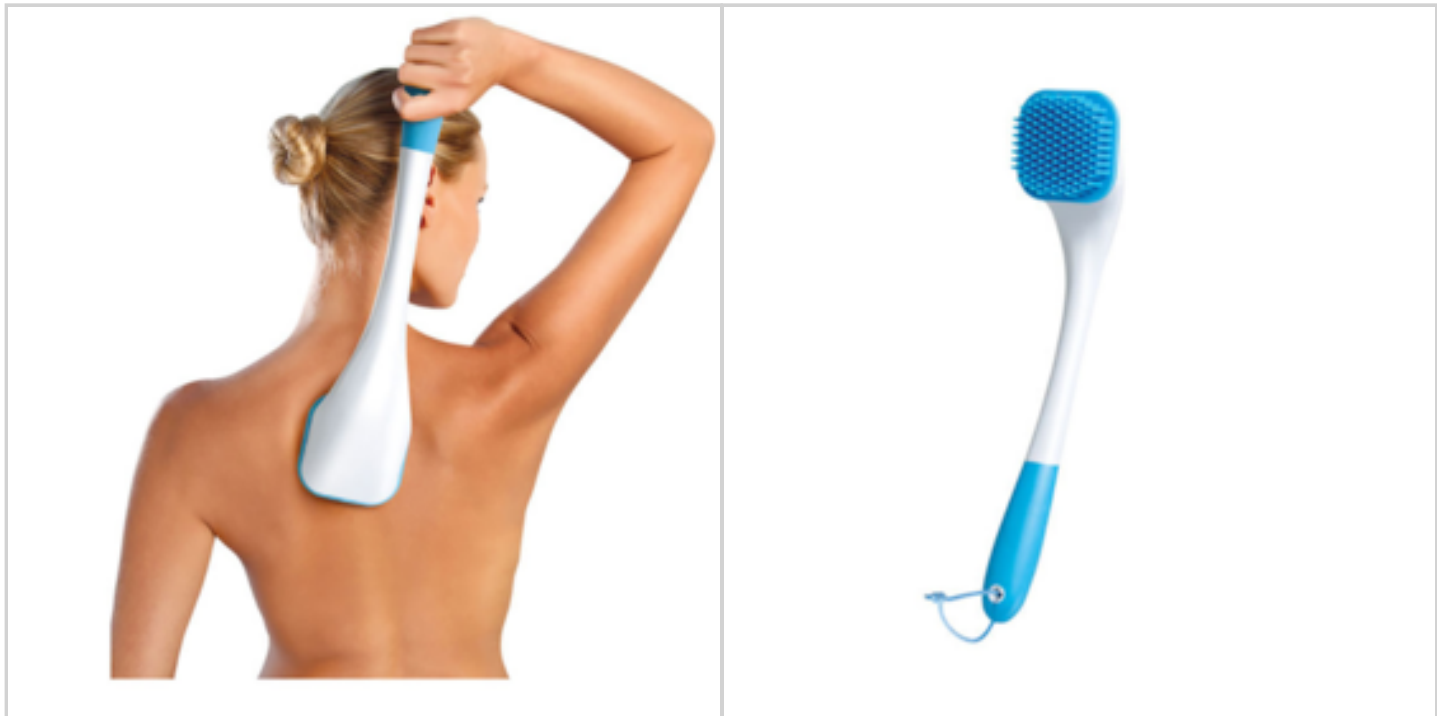

Price offer : OP18953 (price valid until : 19/04/2026)

LONG REACH SILICONE BRUSH

Ref. 40496133

Over 130 massaging bristles.

16" long to scrub those hard to reach areas

Rubberized handle for a good grip

Built-in lanyard for hanging when not in use.

Removable scrub head for easy cleaning.

DETAILED INFO

Material : plastique, silicone

Gross Weight : 210 gr.

Net Weight : 210 gr.

Size item : L 42 x w 8.5 x h 9.5 cm

Packaging: Boite carton

MOQ : 1