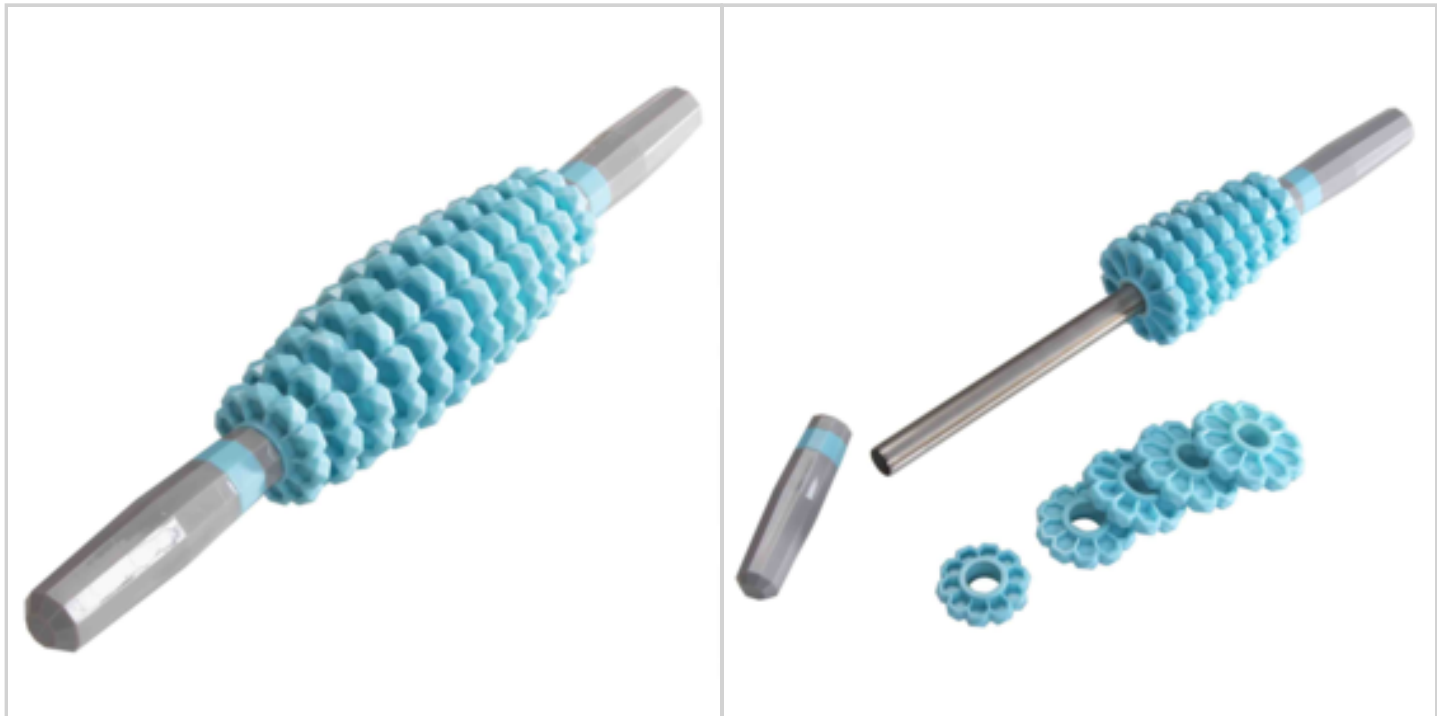

Price offer : OP18888 (price valid until : 18/04/2026)

QUICK RELIEF ROLLING MASSAGER

Ref. 73046134

DETAILED INFO

Material : plastique ABS

Gross Weight : 450 gr.

Net Weight : 370 gr.

Size item : L 0 x w 0 x h 0 cm

Packaging: boite carton 8x8x45cm

MOQ : 1

Customs Tariff Number : 90191090

Note : délai 4 mois à réception de commande MOQ 300pcs

EAN : 3456857304643

Ref. : 73046134

Price : 6.28 €