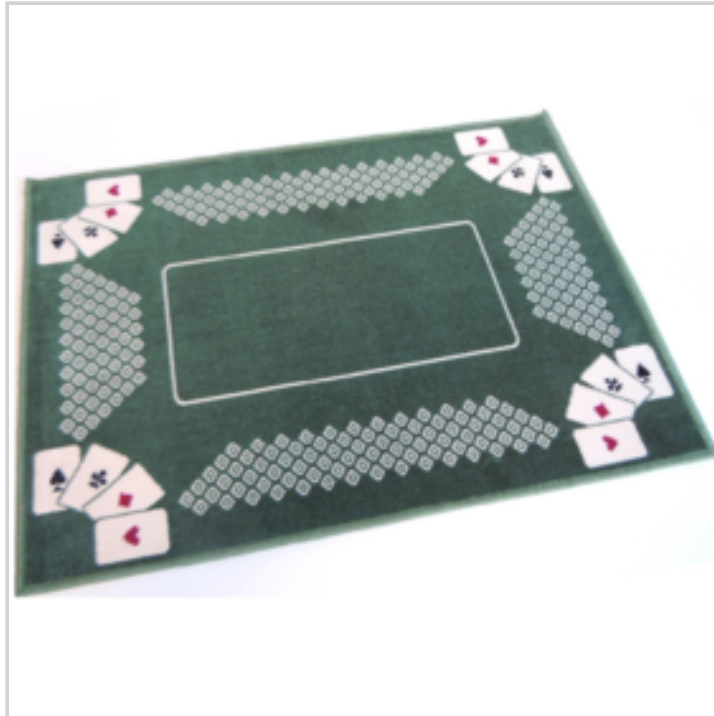

Price offer : OP18888 (price valid until : 18/04/2026)

PLAYING CARD MAT GREEN COLO

Ref. 90257106

Playing cards mat

HD picture is available

DETAILED INFO

Material : 100% viscose

Gross Weight : 300 gr.

Net Weight : 290 gr.

Size item : L 70 x w 58 x h 0 cm

Packaging: sachet plastique 60x10x10

MOQ : 1

Customs Tariff Number : 57024290

Note : délai 1 mois environ MOQ 120 PCS

EAN : 5425010260339

Ref. : 90257106

Price : 4.23 €
+ 0.07 € eco-share