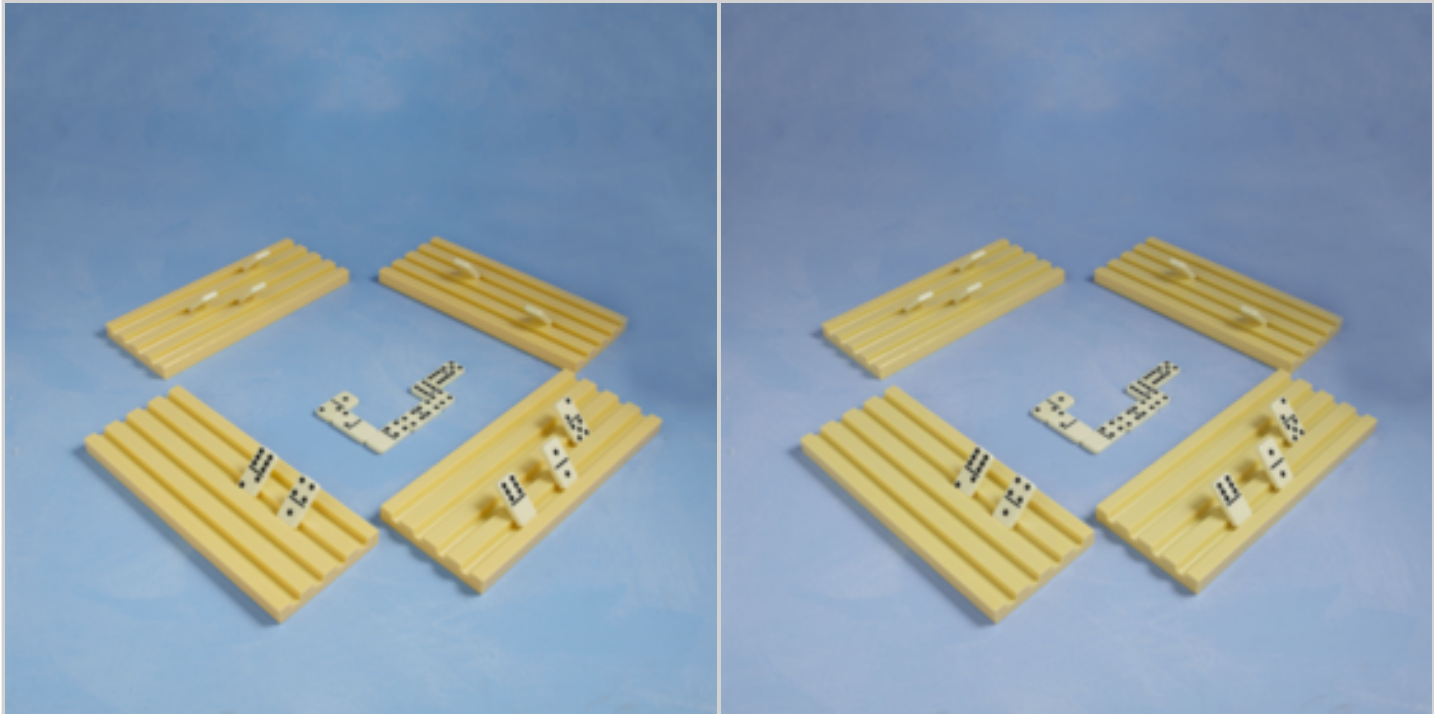

Price offer : OP18867 (price valid until : 18/04/2026)

PLAYING CARD MAT GREEN COLO

Ref. 90257106

Playing cards mat

HD picture is available

DETAILED INFO

Material : 100% viscose

Gross Weight : 300 gr.

Net Weight : 290 gr.

Size item : L 70 x w 58 x h 0 cm

Packaging: sachet plastique 60x10x10

MOQ : 1

Customs Tariff Number : 57024290

Note :

EAN : 5425010260339

Ref. : 90257106

Price : 4.95 €
+ 0.07 € eco-share

Price offer : OP18867 (price valid until : 18/04/2026)

S/4 DOMINOS STAND PLASTIC

Ref. 90509433

Set of 4 dominos stands

DETAILED INFO

Material : plastique

Gross Weight : 750 gr.