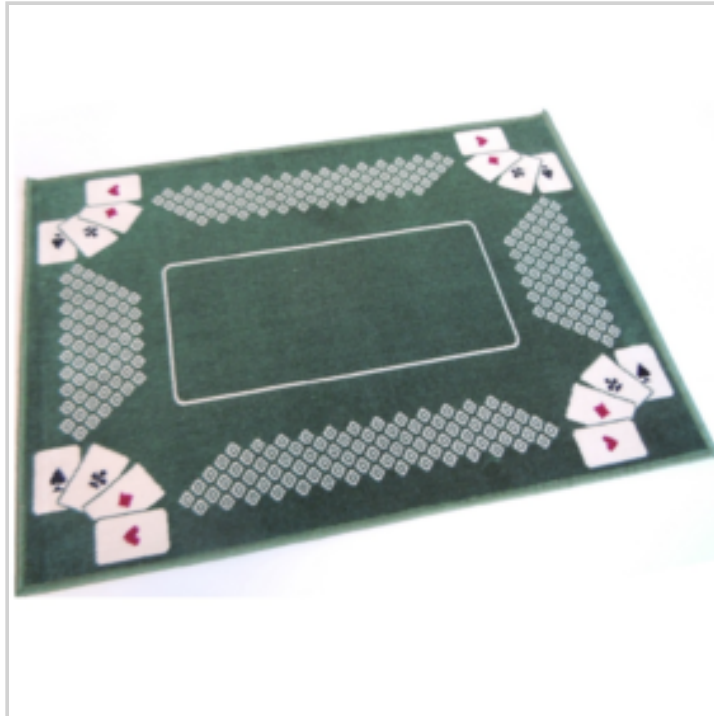

Price offer : OP18867 (price valid until : 18/04/2026)

PLAYING CARD MAT GREEN COLO

Ref. 90257106

Playing cards mat

HD picture is available

DETAILED INFO

Material : 100% viscose

Gross Weight : 300 gr.