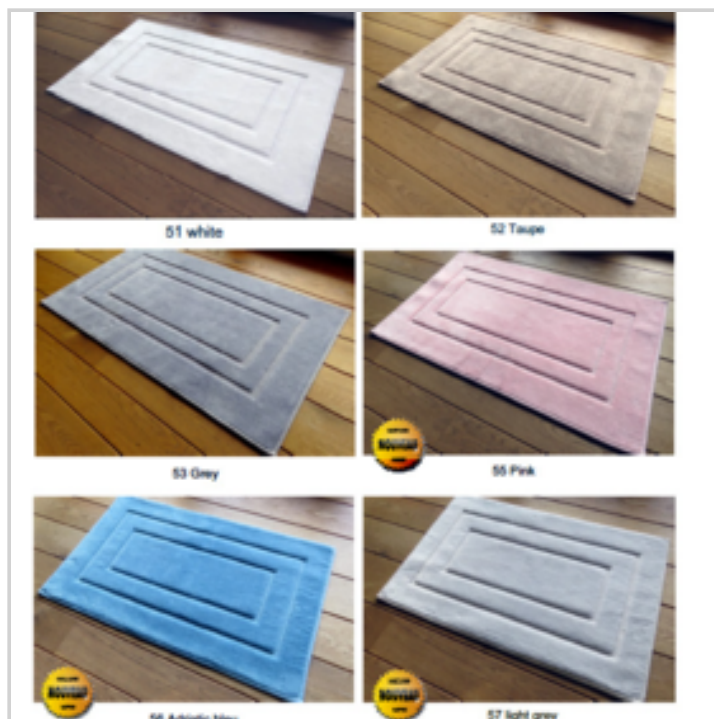

Ref. : 40342133

Price : 5.46 €

Price offer : OP18858 (price valid until : 17/04/2026)

TAPIS SDB ESSENCE BORDURES 60X100CM

Ref. 40354134

DETAILED INFO

Material : 100% coton

Gross Weight : 1040 gr.