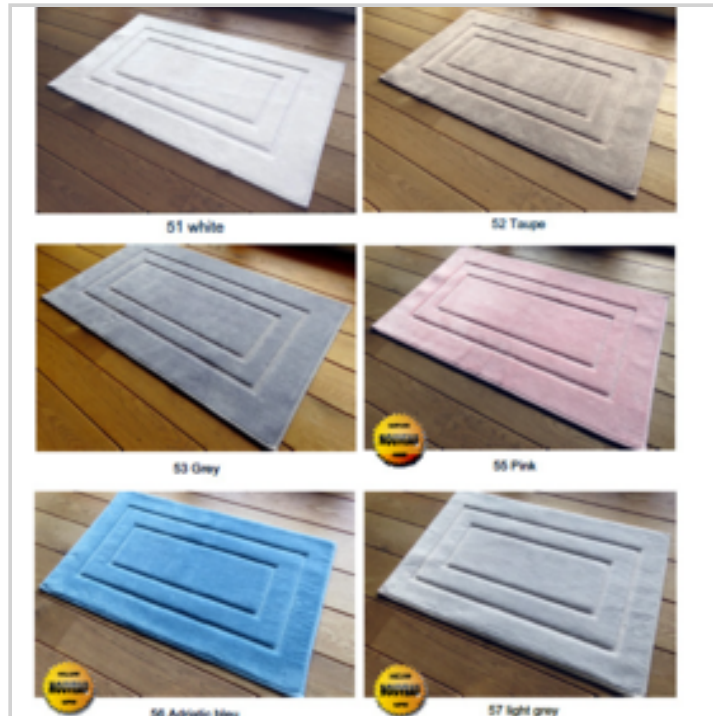

Price offer : OP18858 (price valid until : 17/04/2026)

TAPIS SDB ESSENCE BORDURES 70X120CM

Ref. 40354135

DETAILED INFO

Material : 100% coton

Gross Weight : 0 gr.

Net Weight : 0 gr.

Size item : L 0 x w 0 x h 0 cm