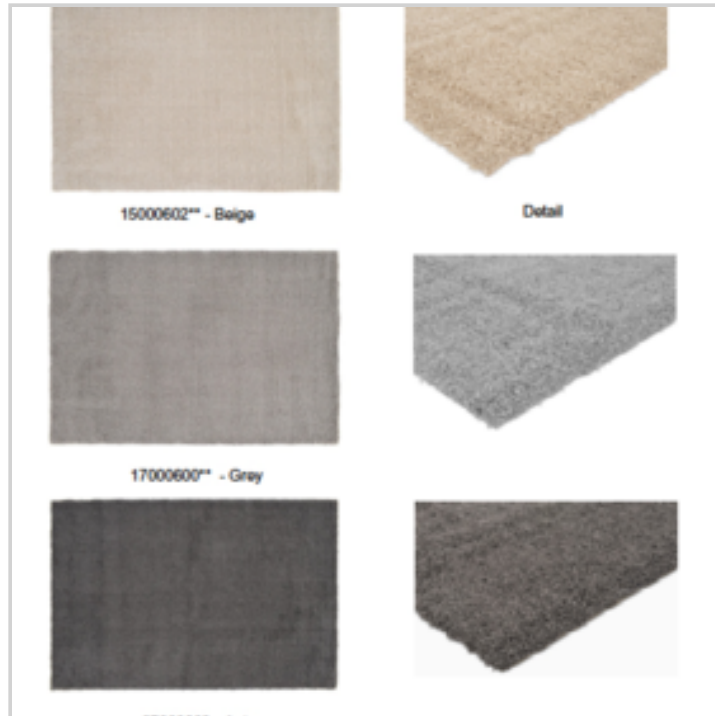

EAN :

Ref. : 40355133

Price : 4.02 €

Price offer : OP18837 (price valid until : 20/04/2026)

TAPIS SIENNA 60X100CM

Ref. 40349133

DETAILED INFO

Material : 100% Heatset Frisé