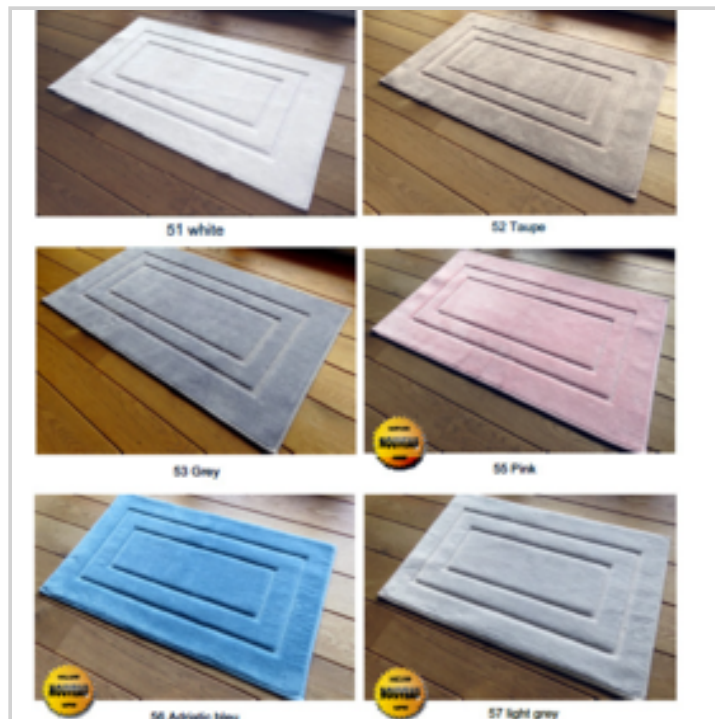

Price : 8.49 €

Price offer : OP18837 (price valid until : 20/04/2026)

TAPIS SDB ESSENCE BORDURES 60X100CM

Ref. 40354134

DETAILED INFO

Material : 100% coton

Gross Weight : 1040 gr.

Net Weight : 1000 gr.