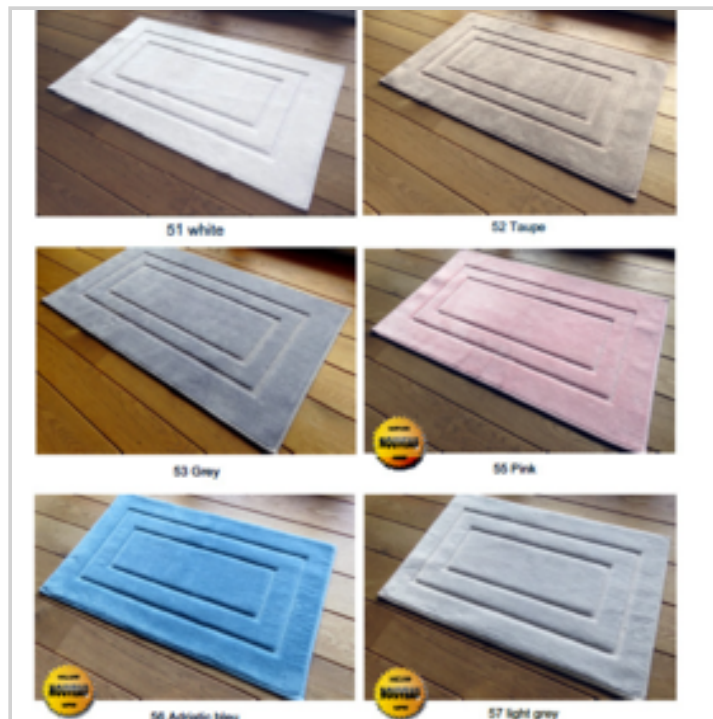

EAN :

Ref. : 40354134

Price : 12.69 €

Price offer : OP18837 (price valid until : 19/04/2026)

TAPIS SDB ESSENCE BORDURES 70X120CM

Ref. 40354135

DETAILED INFO

Material : 100% coton