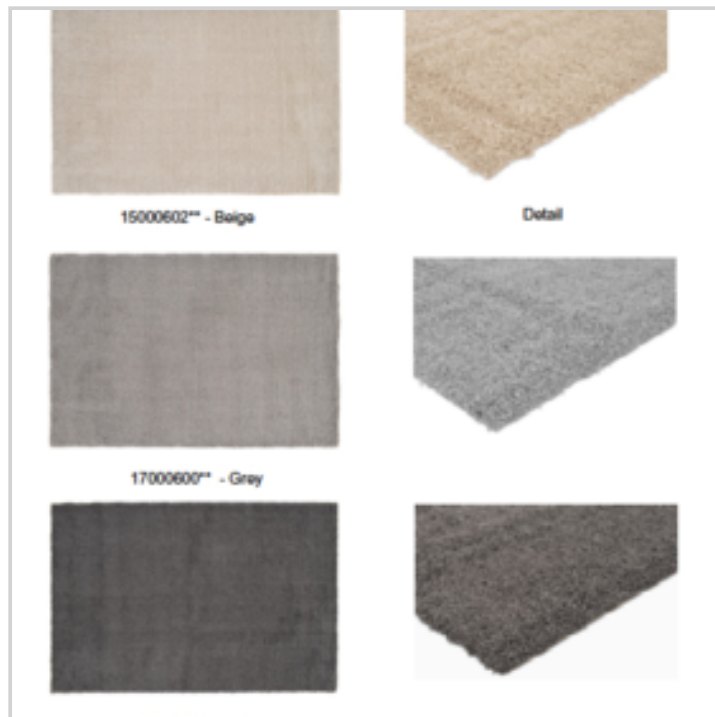

EAN :

Ref. : 40355133

Price : 4.02 €

Price offer : OP18837 (price valid until : 19/04/2026)

TAPIS SIENNA 60X100CM

Ref. 40349133

DETAILED INFO

Material : 100% Heatset Frisé