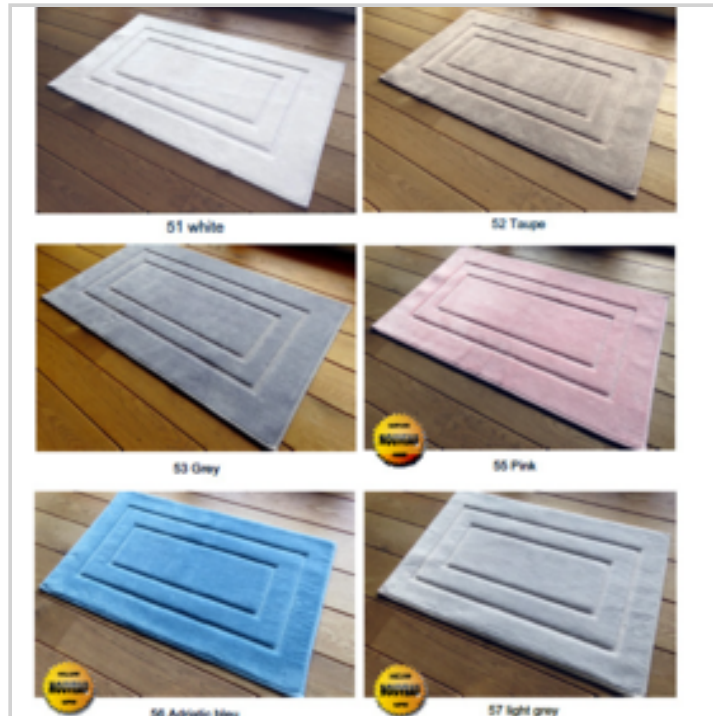

Price offer : OP18837 (price valid until : 20/04/2026)

TAPIS SDB ESSENCE BORDURES 70X120CM

Ref. 40354135

DETAILED INFO

Material : 100% coton

Gross Weight : 0 gr.

Net Weight : 0 gr.

Size item : L 0 x w 0 x h 0 cm