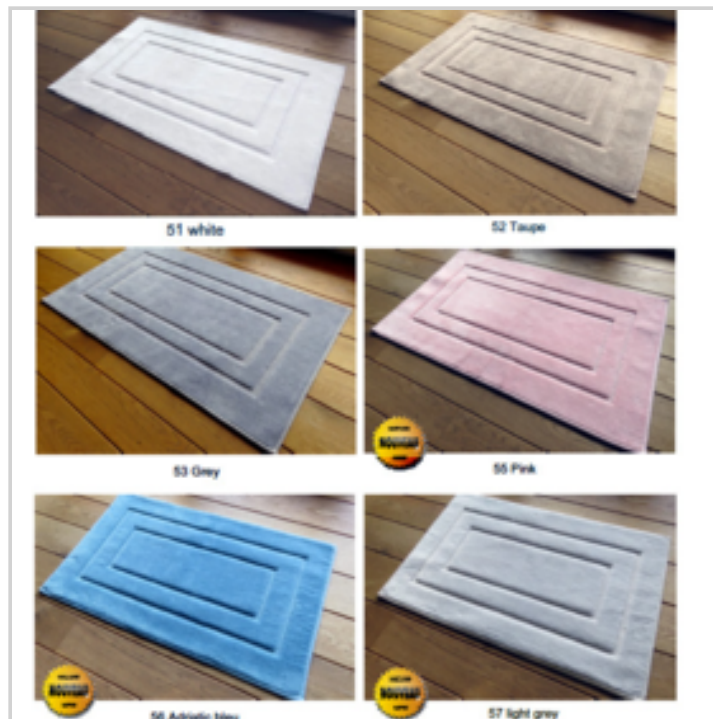

Note :

EAN : 5420036640509

Ref. : 40354133

Price : 8.49 €

Price offer : OP18837 (price valid until : 19/04/2026)

TAPIS SDB ESSENCE BORDURES 60X100CM

Ref. 40354134

DETAILED INFO