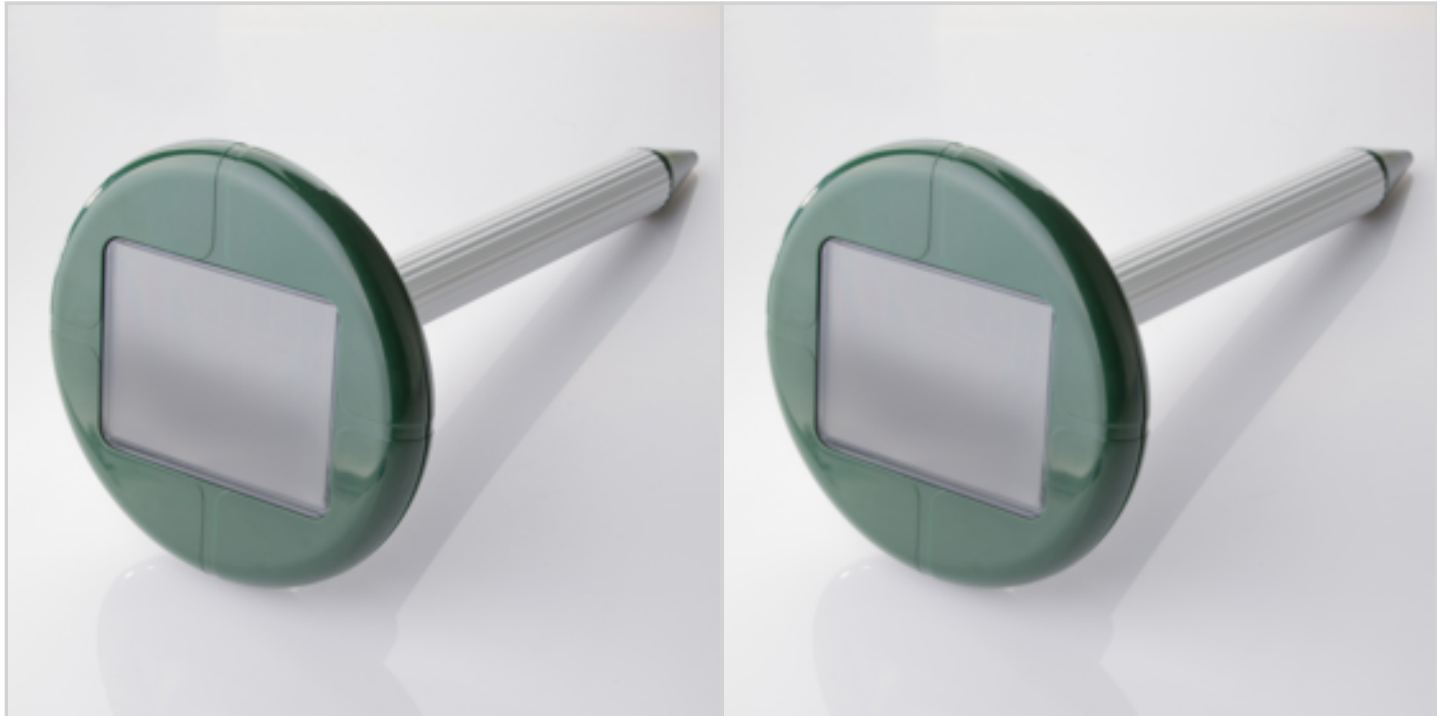

## Garden solar moler

The solar module built in the upper part converts sunlight into electricity, which is then stored in the built-in rechargeable battery. The vibration generator in the lower part of the aluminum tube is powered by these battery and sends sonar waves of approx.400Hz into the soil. These waves repel moles and mice without harming them in any way. The sonar waves are sent out every 30 seconds for as long as the battery is charged.