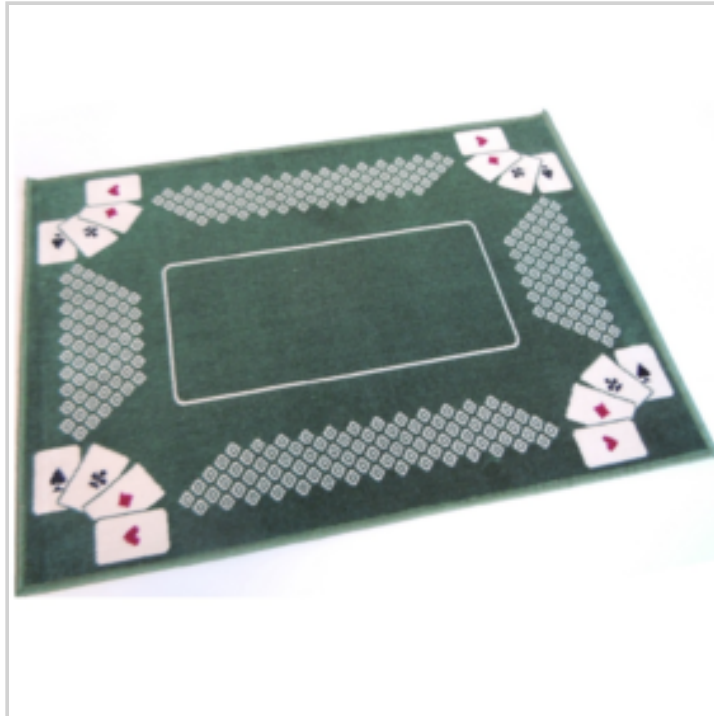

## PLAYING CARD MAT GREEN COLO

Ref. 90257106

Playing cards mat

HD picture is available