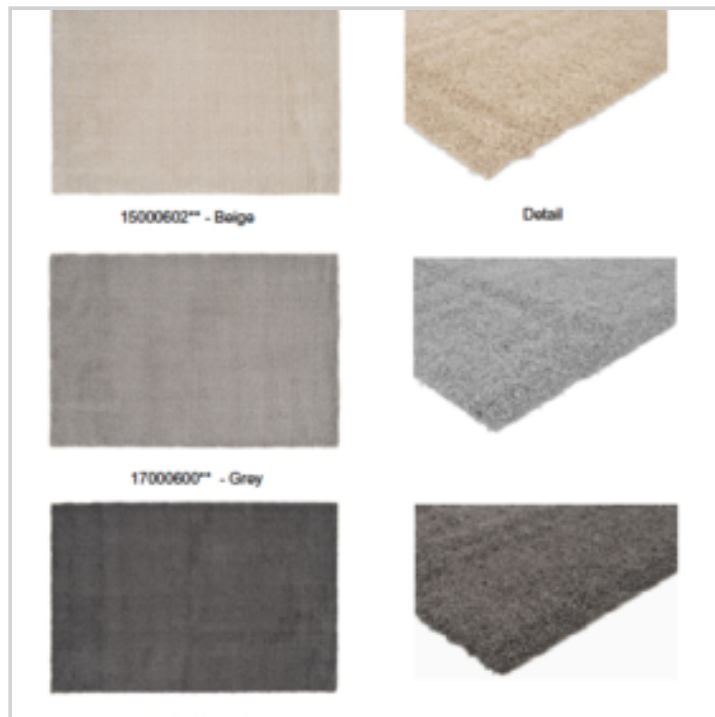

Note :

EAN :

Ref. : 40355133

Price : 4.6 €

Price offer : OP18812 (price valid until : 20/04/2026)

TAPIS SIENNA 60X100CM

Ref. 40349133

DETAILED INFO