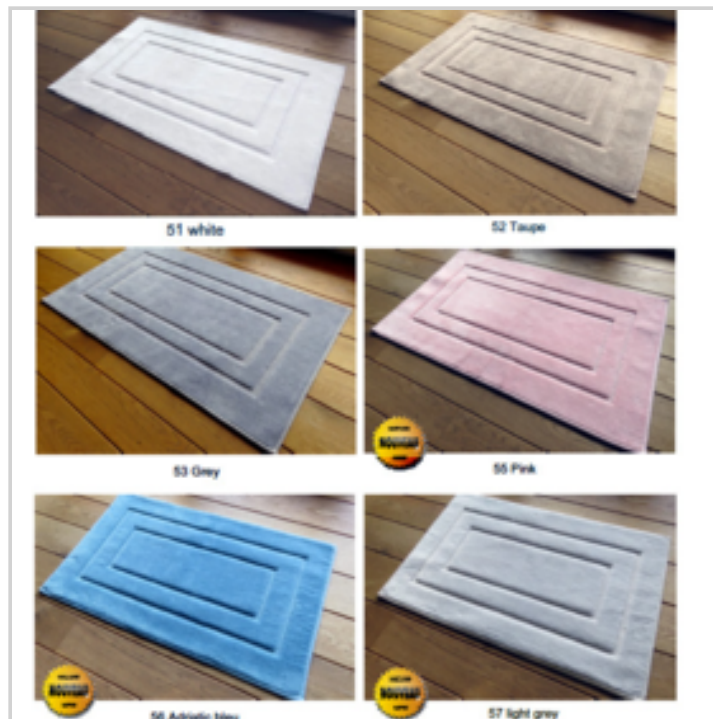

Price offer : OP18811 (price valid until : 20/04/2026)

TAPIS SDB ESSENCE BORDURES 60X100CM

Ref. 40354134

DETAILED INFO

Material : 100% coton

Gross Weight : 1040 gr.

Net Weight : 1000 gr.

Size item : L 0 x w 0 x h 0 cm

Packaging: sachet plastique

MOQ : 1

Customs Tariff Number : 59049000

Note :

EAN :

Ref. : 40354134

Price : 12.31 €