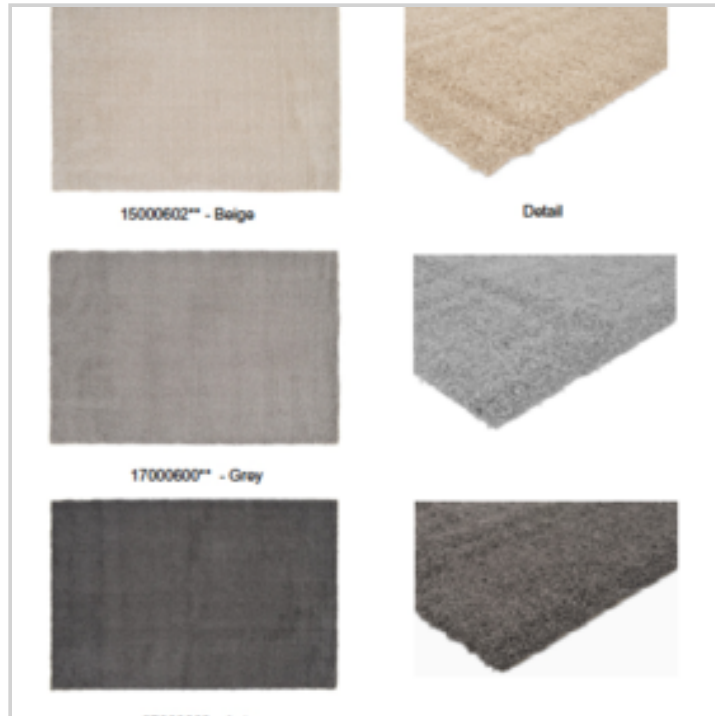

Ref. : 40355133

Price : 3.89 €

Price offer : OP18811 (price valid until : 20/04/2026)

TAPIS SIENNA 60X100CM

Ref. 40349133

DETAILED INFO

Material : 100% Heatset Frisé

Gross Weight : 680 gr.