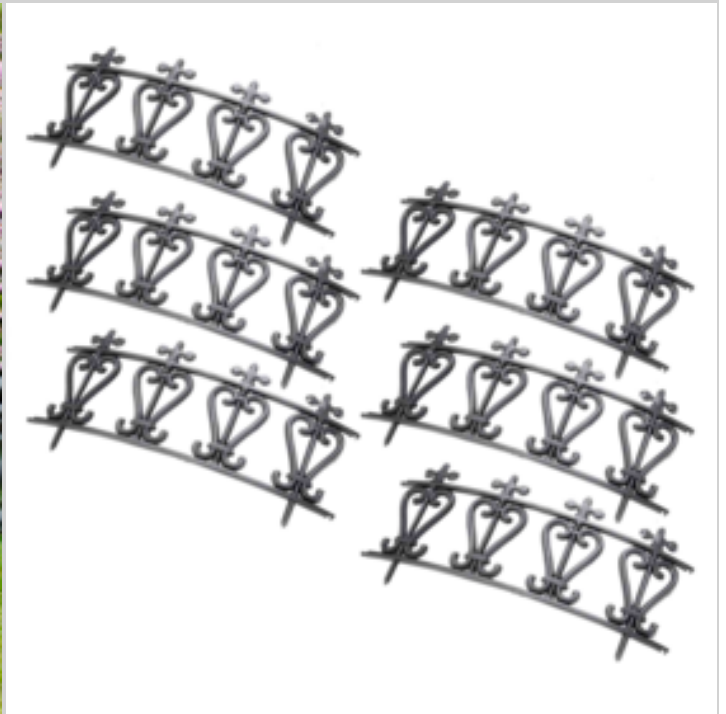

## S/6 ROUND GARDEN FENCE

Ref. 80474633

Set of 6 round garden fences for flowers bed  
 You can create a circle of 90cm diameter  
 It looks like anti iron fences  
 height 19.5cm out of the soil  
 HD PICTURE IS AVAILABLE