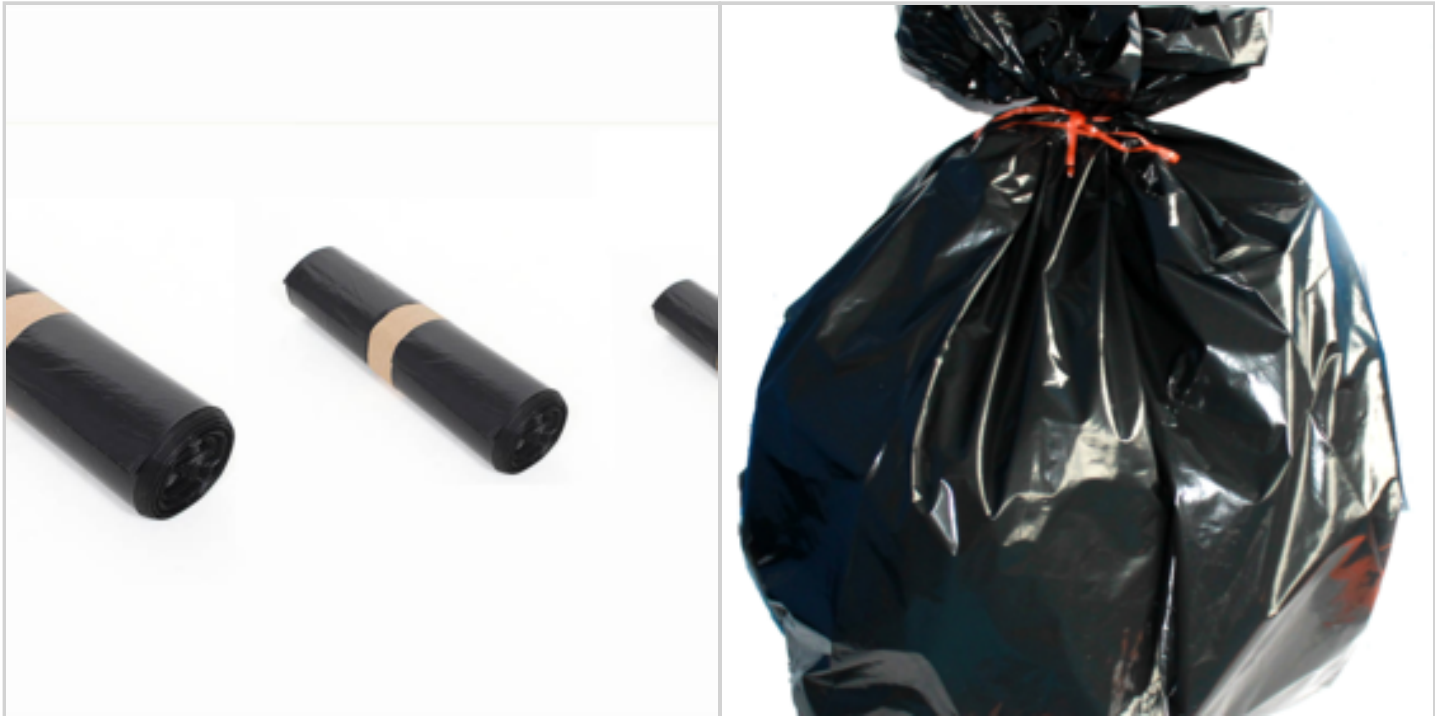

Price offer : OP18772 (price valid until : 19/04/2026)

TIE TOP REFUSE 25 PACK (30 L)

Ref. 50573133

DETAILED INFO

Material : polyéthylène basse densité (PEBD) recyclé

Gross Weight : 520 gr.

Net Weight : 0 gr.

Size item : L 50 x w 65 x h 0 cm

Packaging: sachet plastique/20 en C

MOQ : 1

Customs Tariff Number : 39232100

Note : PRIX AH21/22 : 0.99€ \ ausse de 5%

EAN : 3456850505733. **Ref.** : 50573133

Price : 1.04 €