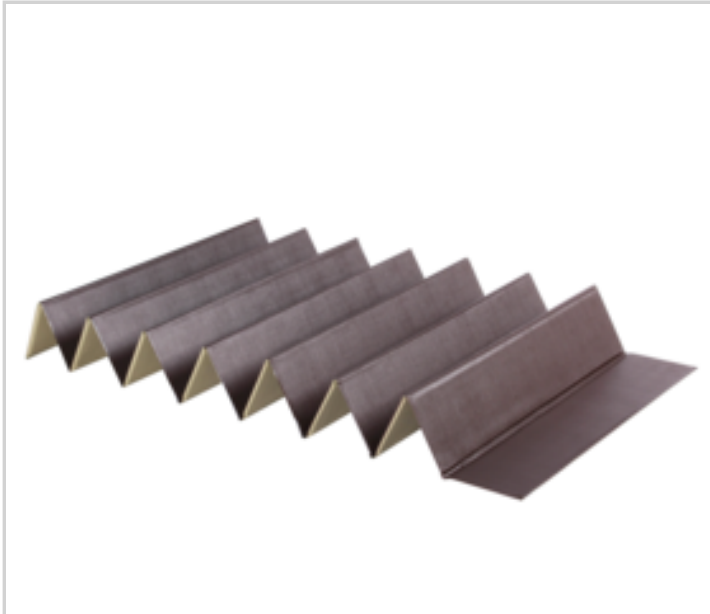

Price offer : OP18772 (price valid until : 04/02/2026)

REDRESSEUR CANAPE 2 PLACES

Ref. 30396133

E

The right solution for your sofas, chairs that have sagged over time. You will find with this rectifier for sofa, the firmness essential to your comfort and your well-being. Adapted to all dimensions, you will be comfortably installed again using the rectifier for sofa

1 brown face + 1 beige face

Material: PVC exterior welded

Interior wood fiber plates

Made in France

DETAILED INFO

Material : PVC/MDF

Gross Weight : 2000 gr.

Net Weight : 0 gr.

Price offer : OP18772 (price valid until : 04/02/2026)

REDRESSEUR CANAPE 3 PLACES

Ref. 30397133

The right solution for your sofas, chairs that have sagged over time. You will find with this rectifier for sofa, the firmness essential to your comfort and your well-being. Adapted to all dimensions, you will be comfortably installed again using the rectifier for sofa

1 brown face + 1 beige face

Material: PVC exterior welded

Interior wood fiber boards (15 battens)

Packing 5 in C

Made in France

DETAILED INFO

Material : PVC/MDF

Gross Weight : 3000 gr.