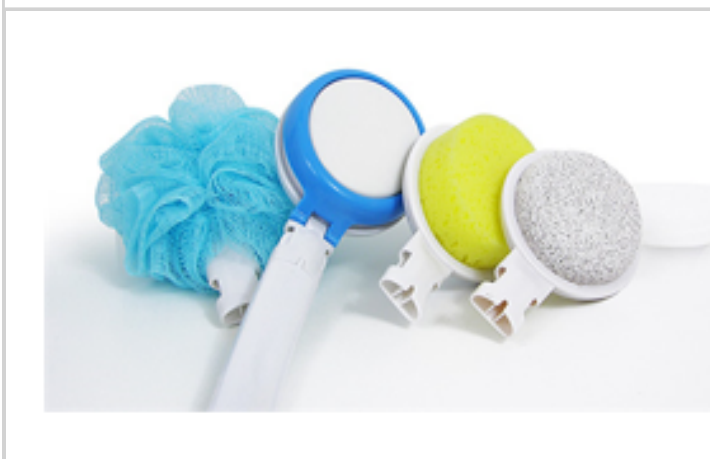

Price offer : OP18724 (price valid until : 18/04/2026)

15 PIECES SPA SYSTEM

Ref. 40402134

Scrub, smooth, soften, and soothe.

Set includes pumice brush, loofah brush, lotion applicator holder, 10 lotion applicators, body sponge and foldable long handle wand

- Long ergonomic handle for hard to reach areas
- No bending, twisting or straining – ideal for feet, legs, ankles, and back
- Easily apply lotions or gels all over your body
- Interchangeable heads help scrub, soften, soothe, or smooth your body
- Everything stores neatly in a zippered pouch

DETAILED INFO

Material : plastique, polyamide

Gross Weight : 530 gr.

Net Weight : 450 gr.

Size item : L 0 x w 0 x h 0 cm

Packaging: Boite VPC 21 x 15 x 10 cm

MOQ : 1

Customs Tariff Number : 96032980

Note :

EAN : 3456850404029

Ref. : 40402134

Price : 5.51 €