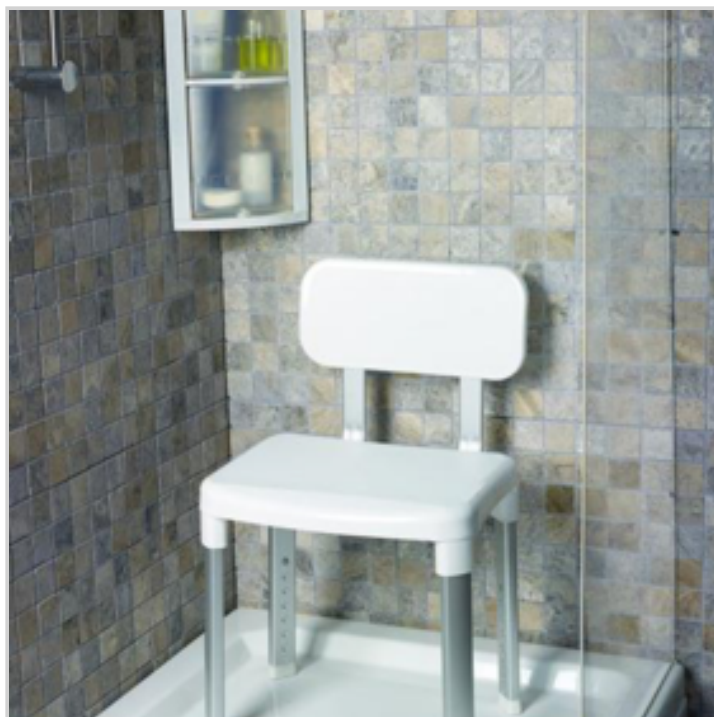

When you need a little extra help, this hand bar attaches instantly to shower wall or tub with super-strong suction cups, pre-venting dangerous falls.

Easy-release, flip-up tabs let you reposition the handle or remove it. Sturdy construction provides extra stability and requires no drilling of holes or screws for installation. Also includes RED/GREEN color indicator buttons so you can tell "at a glance" if you have a secure suction. May be mounted vertically or horizontally. Use for stability (not intended to support full body weight).

Ref. 40467133

Shower/bath chair with backrest and armrests
 Unique new shape
 Fivefold hight adjustable, ergonomic seating area - Shapely armrests
 Edgeless surface
 Modern design - Made in Europ
 Material : Aluminium pipes, anodized
 Slip resistant rubber feet
 Seat hight: 38 - 48 cm - Total hight: 70 - 80 cm
 Rounded seating area: 42 x 34 cm
 Seating area is hygienic and body-kind

Note :

EAN : 4017805439078

Ref. : 40467133

Price : 41.61 €

Price offer : OP18724 (price valid until : 18/04/2026)

SHOWER CHAIR

Ref. 40469133

Unique new shape - Modern design
 Fivefold height adjustable, ergonomic seating area
 Shapely armrests - Edgeless surface
 Aluminium pipes, anodized
 Slip resistant rubber feet
 Seat height: 38 - 48 cm - Total height: 70 - 80 cm - Rounded seating area: 42 x 34 cm
 Seating area is hygienic and body-kind
 Made in Europe
 Weight: 3,3 kg
 Max. capacity: 150 kg

Note :

EAN : 4017805439061

Ref. : 40469133

Price : 32.68 €
 + 0.76 € eco-share

Price offer : OP18724 (price valid until : 18/04/2026)

SHOWER STOOL

Ref. 40470133

- Unique new shape - Modern design
- edgeless surface
- hight adjustable, ergonomic seating area
- aluminium pipes, anodized
- slip resistant rubber caps
- seat high: 38-48 cm - rounded seating area: 42 x 34 cm
- seating area is hygienic and body-kind
- weight: 2,7kg - max. capacity: 150 kg
- Easy to assemble.
- colour: white