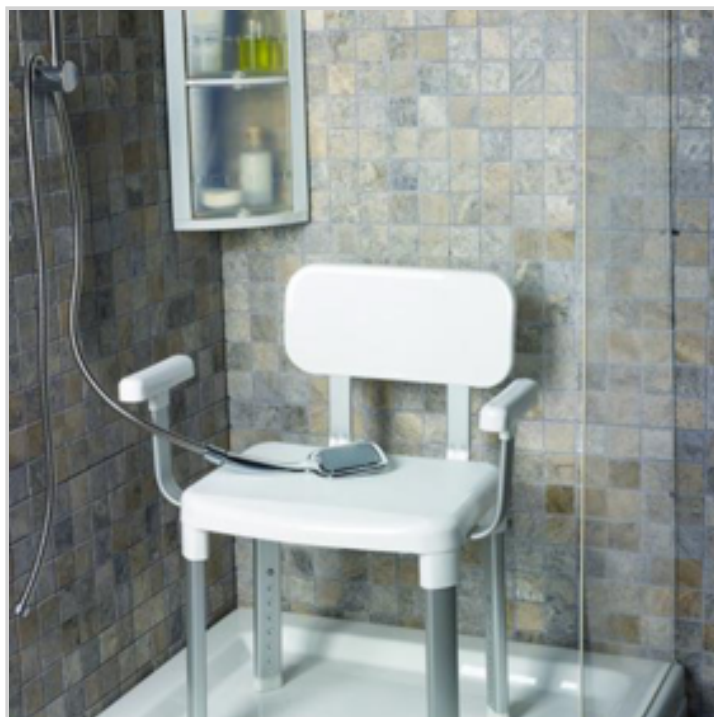

When you need a little extra help, this hand bar attaches instantly to shower wall or tub with super-strong suction cups, pre-venting dangerous falls.

Easy-release, flip-up tabs let you reposition the handle or remove it. Sturdy construction provides extra stability and requires no drilling of holes or screws for installation. Also includes RED/GREEN color indicator buttons so you can tell "at a glance" if you have a secure suction. May be mounted vertically or horizontally. Use for stability (not intended to support full body weight).

Contemporary, chrome finish handle. Provides extra support when getting in and out of tub or shower. Two suction cups secure handle on side of your tub or shower wall.

Lever releases to remove. Portable for travel.

Ref. 40467133

Shower/bath chair with backrest and armrests
 Unique new shape
 Fivefold hight adjustable, ergonomic seating area - Shapely armrests
 Edgeless surface
 Modern design - Made in Europ
 Material : Aluminium pipes, anodized
 Slip resistant rubber feet
 Seat hight: 38 - 48 cm - Total hight: 70 - 80 cm
 Rounded seating area: 42 x 34 cm
 Seating area is hygienic and body-kind