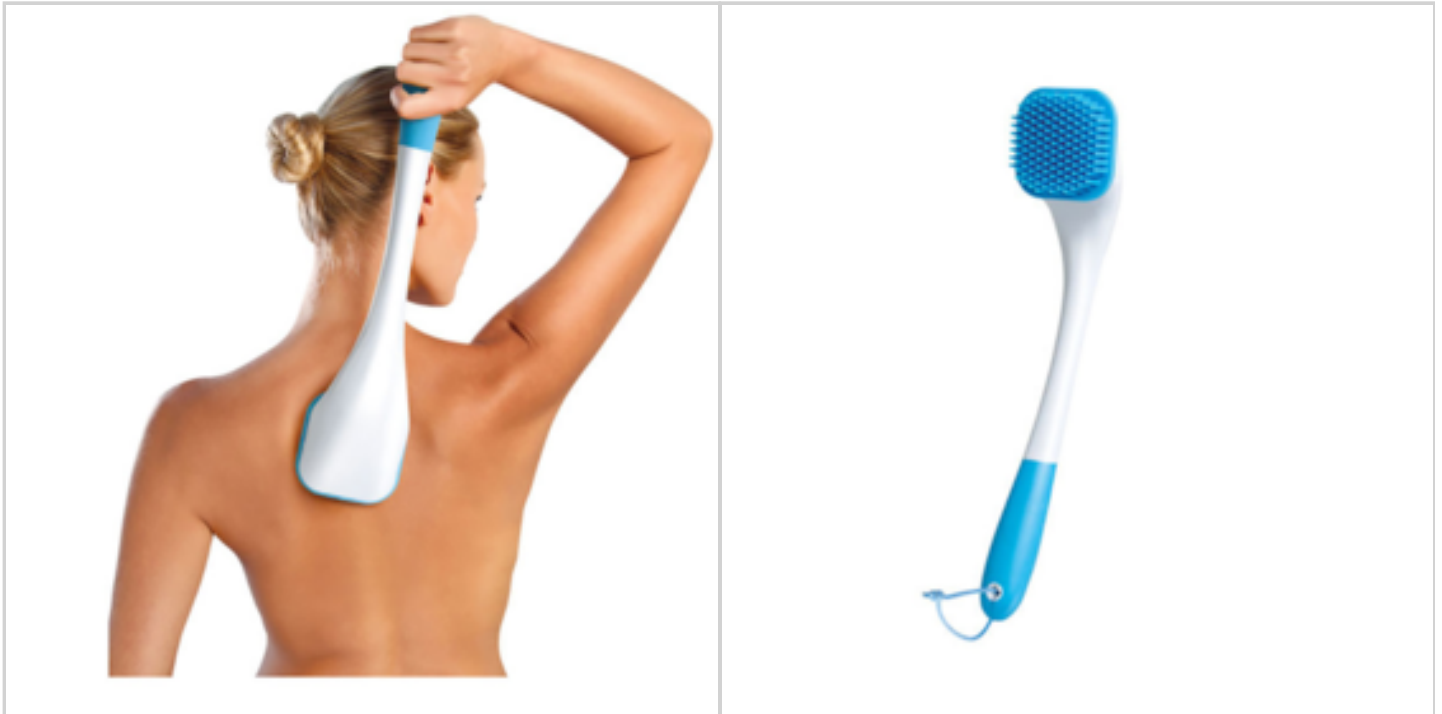

Price offer : OP18724 (price valid until : 18/04/2026)

LONG REACH SILICONE BRUSH

Ref. 40496133

Over 130 massaging bristles.

16" long to scrub those hard to reach areas

Rubberized handle for a good grip

Built-in lanyard for hanging when not in use.

Removable scrub head for easy cleaning.

DETAILED INFO

Material : plastique, silicone

Gross Weight : 210 gr.

Net Weight : 210 gr.

Size item : L 42 x w 8.5 x h 9.5 cm

Packaging: Boite carton

MOQ : 1

Customs Tariff Number : 9603298000

Note :

EAN : 3456850404968

Ref. : 40496133

Price : 5.1 €