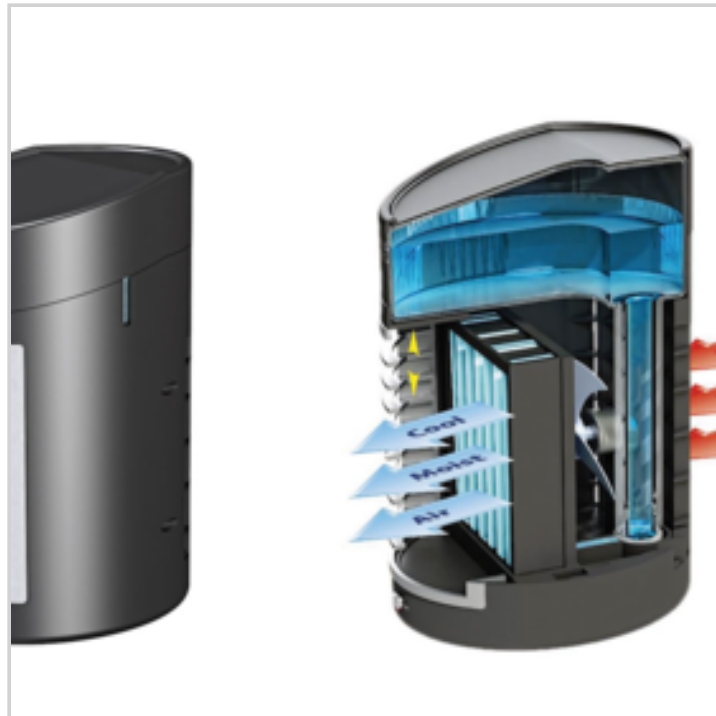

Note :

EAN : 3456850727685

Ref. : 72768133

Price : 69.63 €
+ 0.48 € of DEEE

Price offer : OP18723 (price valid until : 18/04/2026)

KOOL-DOWN™ EVAPORATIVE COOLER

Ref. 91154133

Cools and Circulates Moist Air