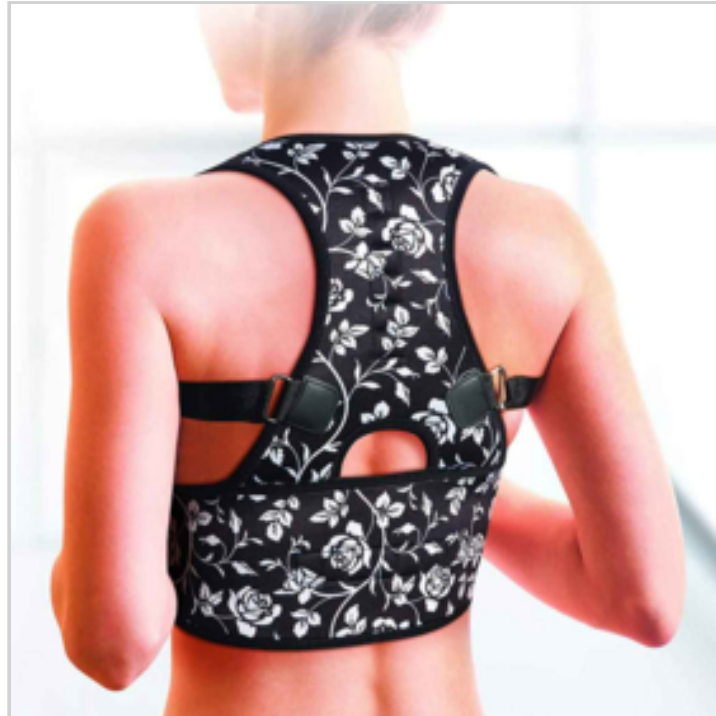

Note :

EAN : 3456850703078

Ref. : 70307133

Price : 2.07 €

Price offer : OP18703 (price valid until : 02/02/2026)

MAGNETIC POSTURE CORRECTOR - FLORAL LARGE SIZE

Ref. 72956134

Train your muscles and spine to return to your natural posture.