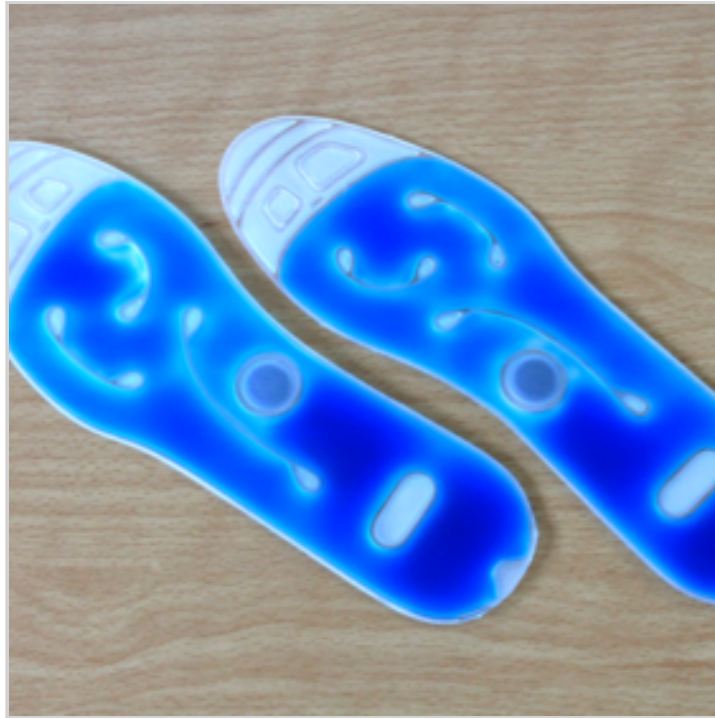

Note :

EAN : 3456857178664

Ref. : 71786136

Price : 3.87 €

Price offer : OP18703 (price valid until : 02/02/2026)

**SUPER GEL INSOLES W/400G MAGNET MEN
MODEL**

Ref. 7046013H

DETAILED INFO