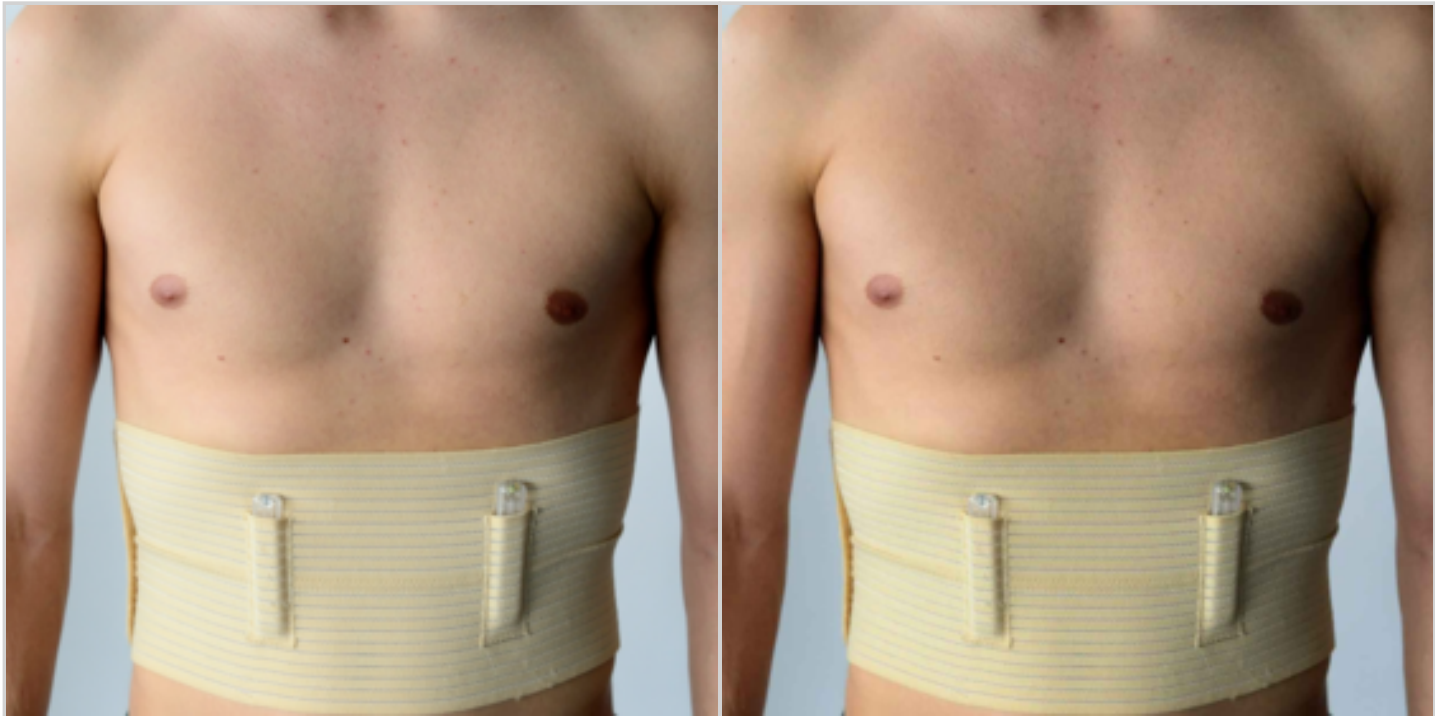

Price offer : OP18703 (price valid until : 02/02/2026)

BACK BELT W/2 BIG MAGNETS NORTH & SOUTH

Ref. 70844133

Back belt W/2 big magnets North & South

DETAILED INFO

Material :
50%polyester/40%élasthanne/10%polyamide

Gross Weight : 110 gr.

Net Weight : 0 gr.

Size item : L 0 x w 0 x h 0 cm

Packaging: sachet plastique

MOQ : 1

Customs Tariff Number : 8505199099

Note :

EAN : 3456850708448

Ref. : 70844133

Price : 6.87 €