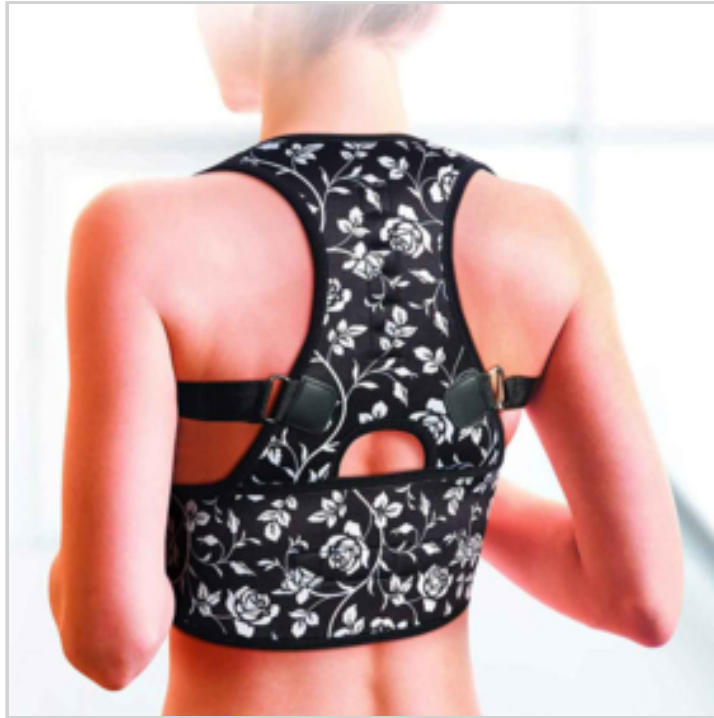

Note :

EAN : 3456857295644

Ref. : 72956134

Price : 7.65 €

Price offer : OP18703 (price valid until : 02/02/2026)

MAGNETIC POSTURE CORRECTOR - FLORAL SIZE XL

Ref. 72956135

Train your muscles and spine to return to your natural posture.