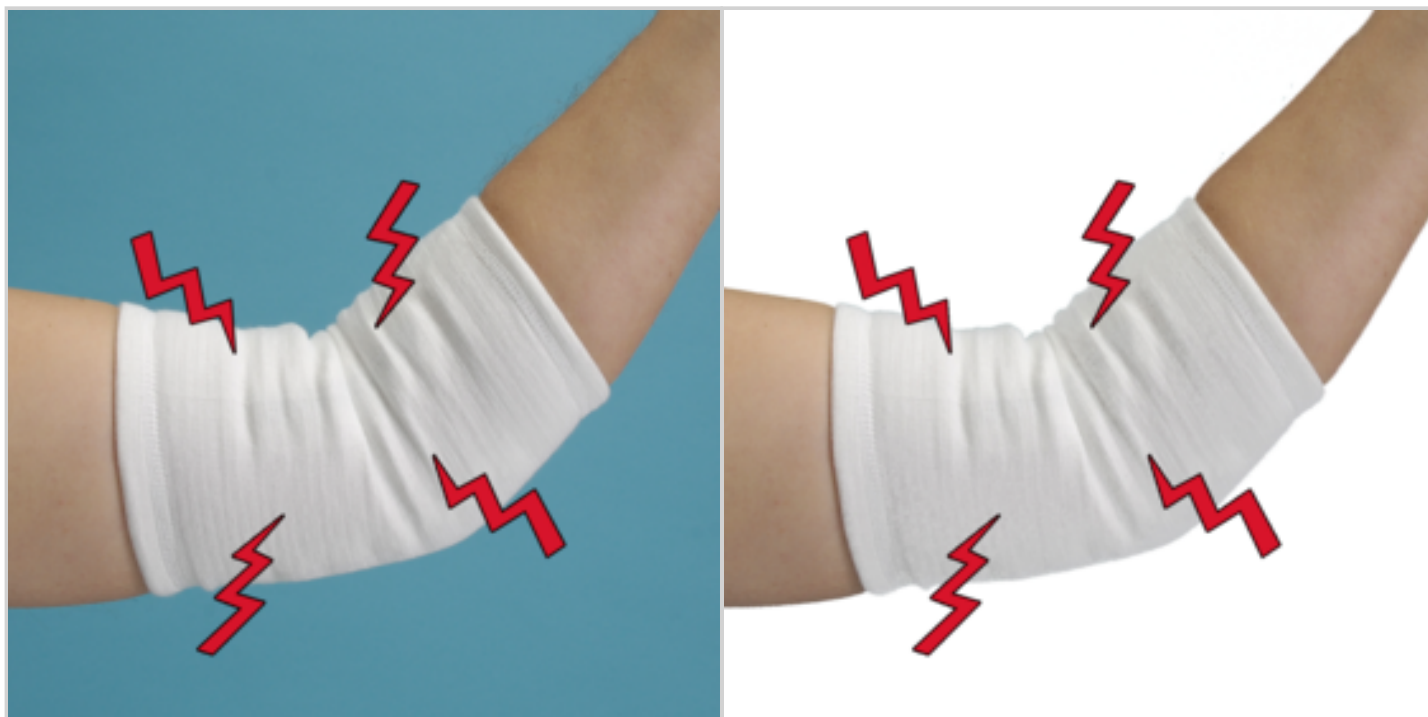

Note :

EAN : 3456857157744

Ref. : 71577134

Price : 8.56 €

Price offer : OP18703 (price valid until : 02/02/2026)

MAGNETIC ELBOW SUPPORT MEN

Ref. 7005765H

This support helps to reduce elbow joint pains.
Magnets placed inside the support soothe without impeding movement.