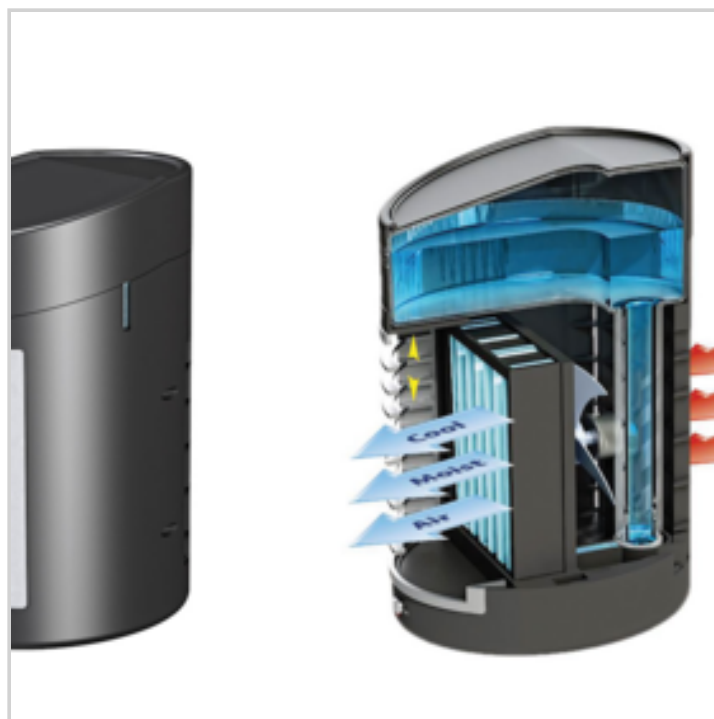

- No noise, harmless
- Energy saving design

Effective range : 60 square meters

DETAILED INFO

Material : plastique et composants électroniques

Gross Weight : 0 gr.

Net Weight : 310 gr.

Size item : L 0 x w 0 x h 0 cm

KOOL-DOWN™ EVAPORATIVE COOLER

Ref. 91154133

Cools and Circulates Moist Air

Quiet and portable 2 speed fan

- Add cold water for ultra-cooling action
- Cools up to 7ft. area
- 32 oz. water tank – up to 10 hours
- Water level gauge
- Ideal for desktop, bedroom and kitchen
- Adjustable air vents
- Non-slip rubber feet
- Environmentally friendly