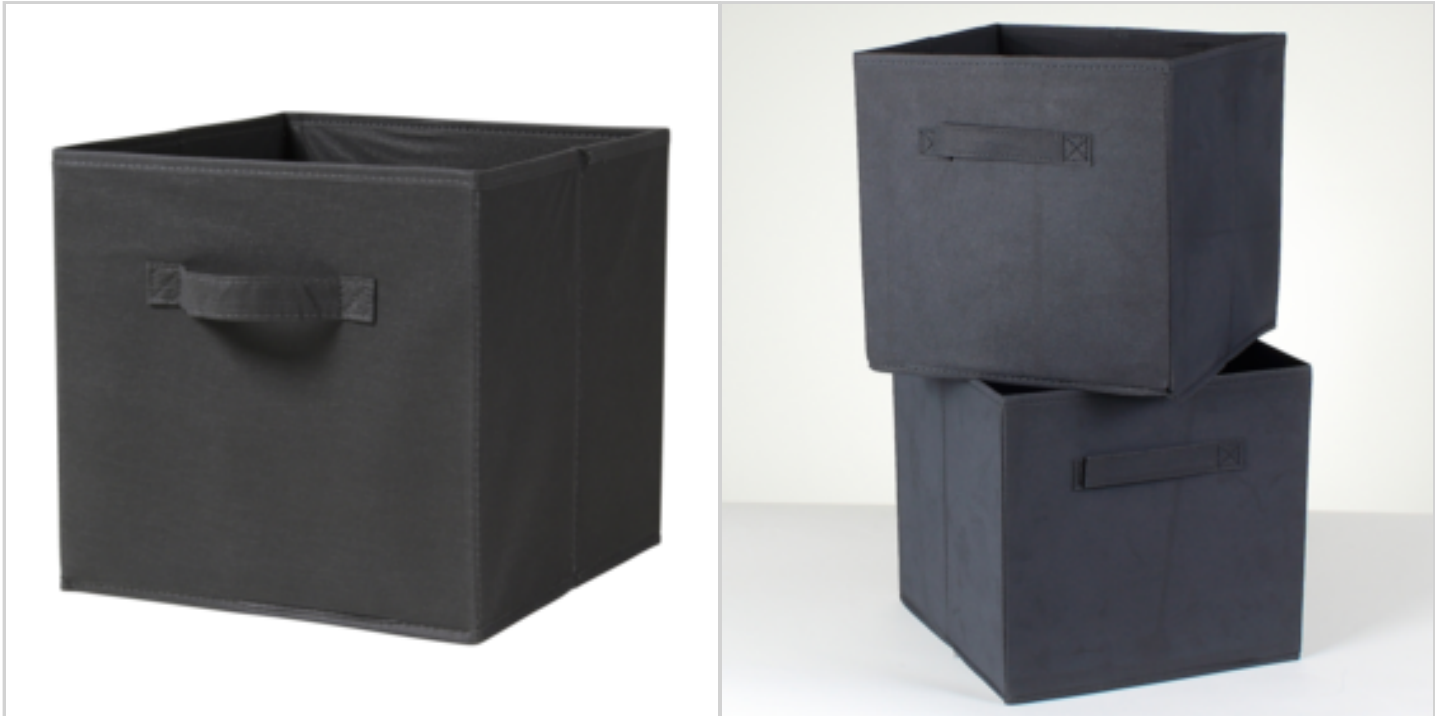

**NON WOVEN FABRIC CUBE GREY 425C
280X280X270MM**

Ref. 21080133

DETAILED INFO

Material : PP intissé - renfort carton

Gross Weight : 400 gr.

Net Weight : 400 gr.

Size item : L 28 x w 27 x h 28 cm

Packaging: