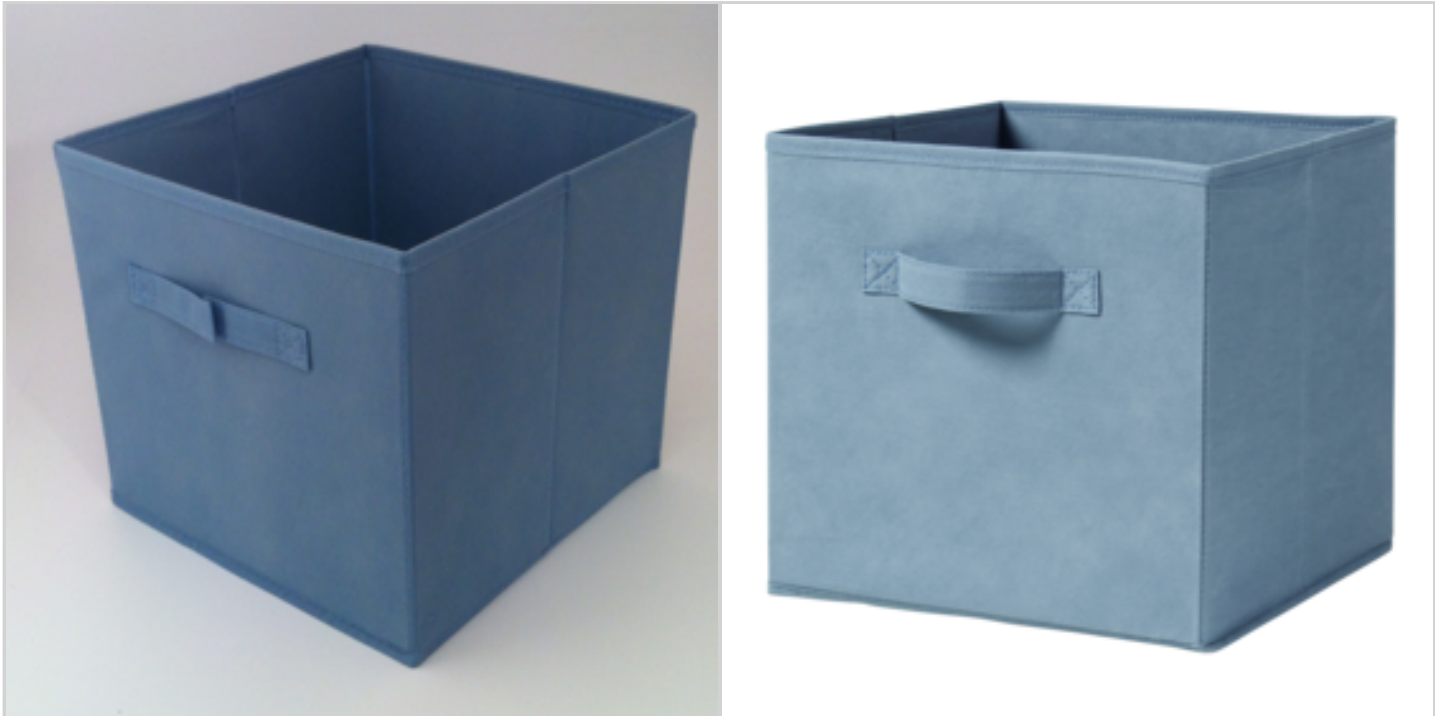

Price offer : OP18646 (price valid until : 18/04/2026)

NON WOVEN FABRIC CUBE DUCK BLUE 280X280X270MM

Ref. 21758133

DETAILED INFO

Material : Intissé 100% polypropylène 75gr

Gross Weight : 400 gr.

Net Weight : 300 gr.

Size item : L 0 x w 0 x h 0 cm

Packaging: sachet plastique

MOQ : 1

Customs Tariff Number : 4202921900

Note :

EAN : 3456850217582

Ref. : 21758133

Price : 1.39 €
+ 0.15 € eco-share