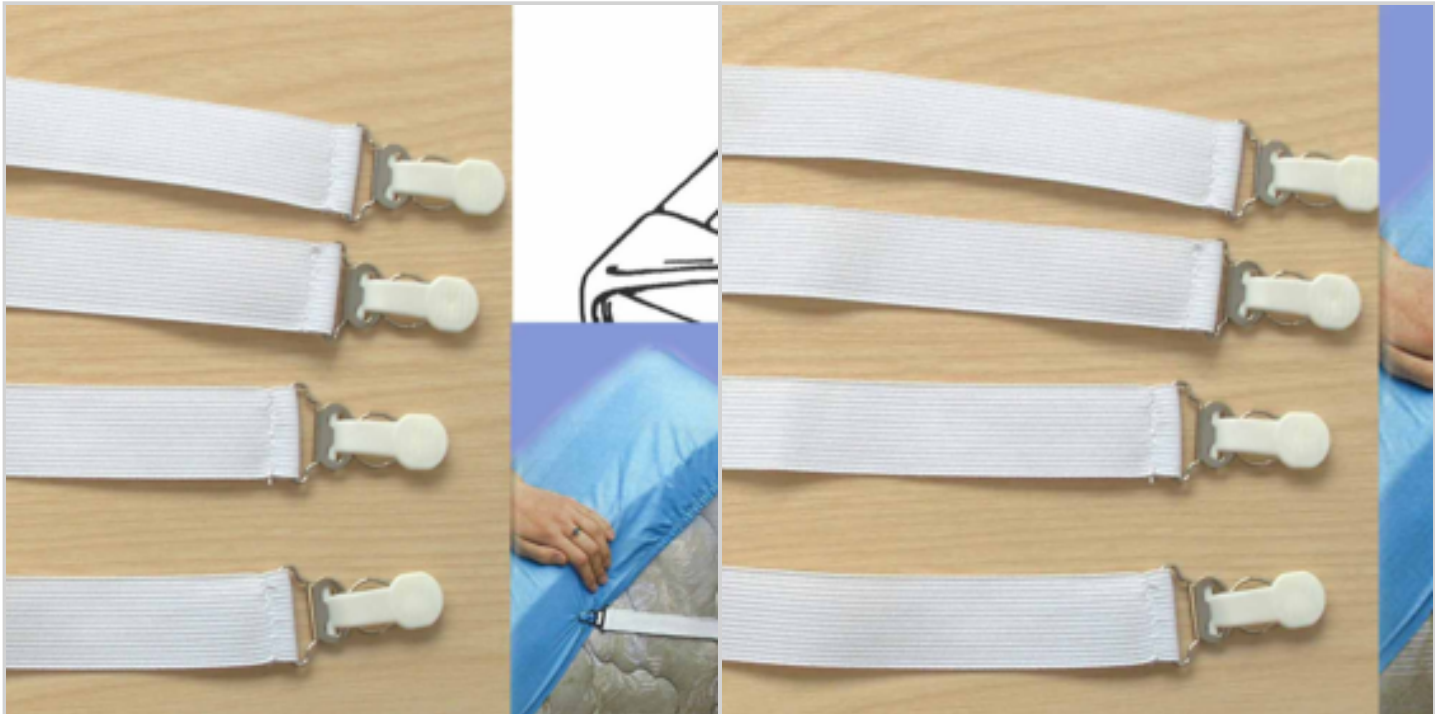

Price offer : OP18621 (price valid until : 19/04/2026)

**SET/4 SHEET STRAPS**

Ref. 20532433

Bed sheets braces

These strong elastic braces clip to the bed sheet, keeping it firmly in place and wrinkle free  
 Set of 4 : suitable for single or double bed size  
 Plastic/metal peg clips attached to each corner  
 length 30cm (flat)

**DETAILED INFO**

**Material :** métal, plastique et bande élastique    **Gross Weight :** 50 gr.    **Net Weight :** 50 gr.  
**Size item :** L 0 x w 0 x h 0 cm  
**Packaging:** sachet plastique 17 x 7 cm    **MOQ :** 1  
**Customs Tariff Number :** 56090000  
**Note :** current stock is 100pcs Next delivery is mid-end April 2021