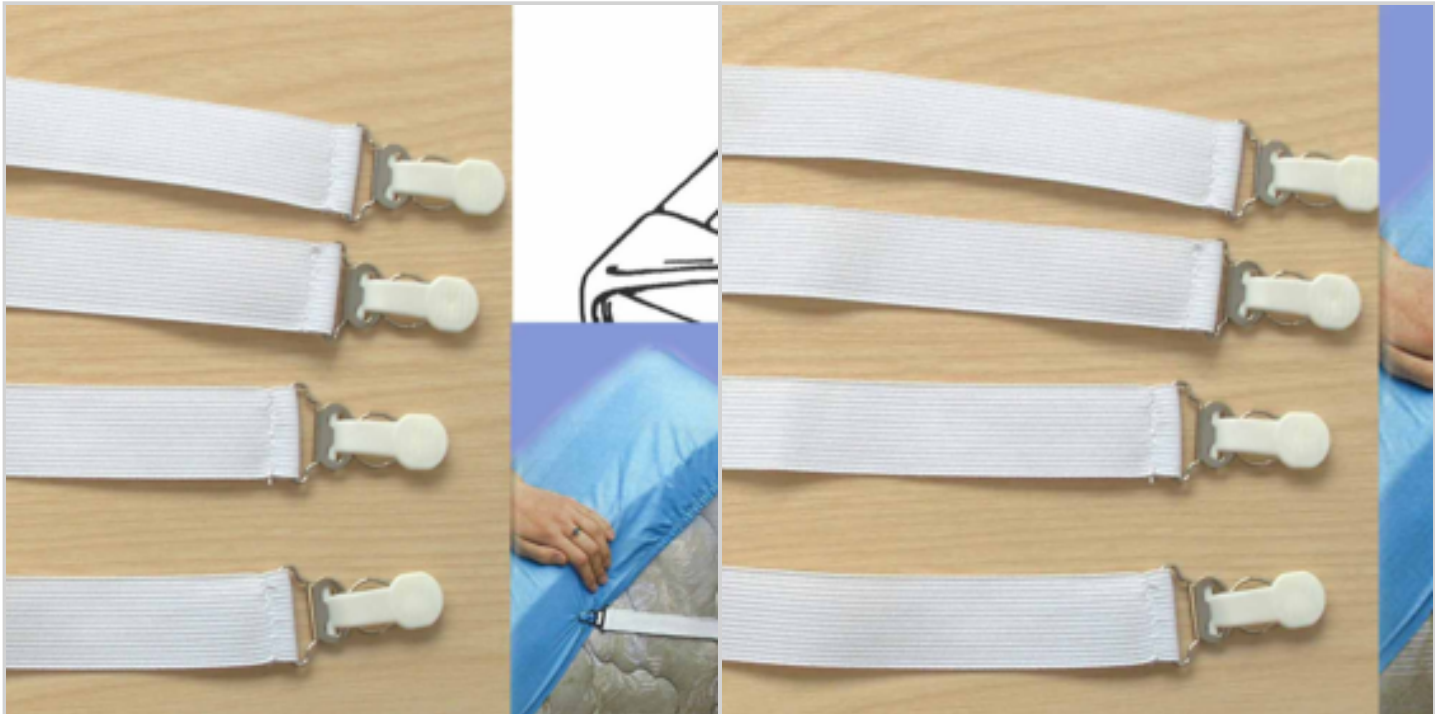

Price offer : OP18621 (price valid until : 18/04/2026)

SET/4 SHEET STRAPS

Ref. 20532433

Bed sheets braces

These strong elastic braces clip to the bed sheet, keeping it firmly in place and wrinkle free
 Set of 4 : suitable for single or double bed size
 Plastic/metal peg clips attache to each corner
 length 30cm (flat)

DETAILED INFO

Material : métal, plastique et bande élastique **Gross Weight :** 50 gr. **Net Weight :** 50 gr.
Size item : L 0 x w 0 x h 0 cm
Packaging: sachet plastique 17 x 7 cm **MOQ :** 1
Customs Tariff Number : 56090000
Note : current stock is 100pcs Next deliveryl is mid-end April 2021