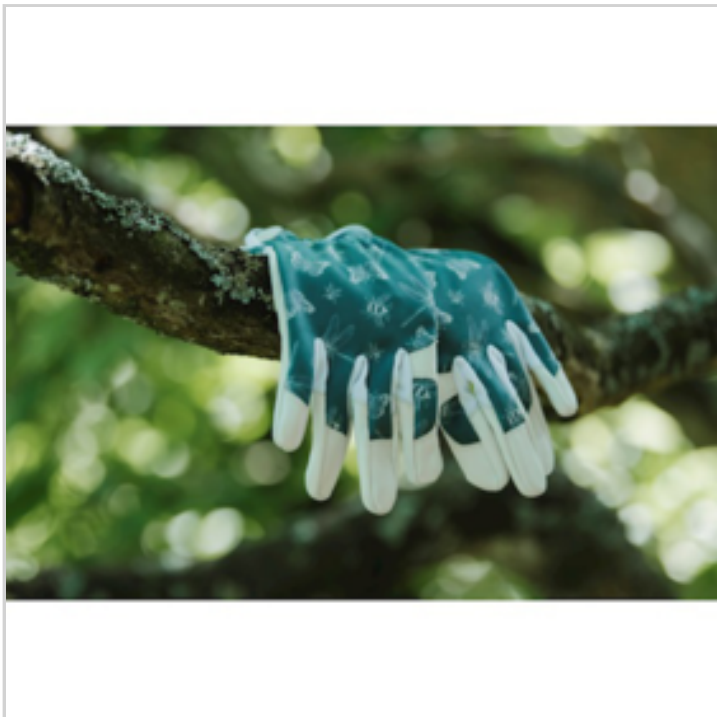

Price offer : OP18610 (price valid until : 18/04/2026)

PREMIUM LEATHER GLOVES SIZE M WITH INSECTS PRINTING

Ref. 81783133

PREMIUM LEATHER GLOVES, size M

- Elasticated wrist for the perfect fit
- Palm padding for added protection
- Finger reinforcement for added protection
- Breathable fabric back

DETAILED INFO

Material : Cuir et maille polyester

Gross Weight : 80 gr.

Net Weight : 70 gr.

Size item : L 0 x w 0 x h 0 cm

Packaging: sachet 25x10x2cm

MOQ : 1

Customs Tariff Number :

Note : MOQ 120 PCS

EAN : 5060396799631

Ref. : 81783133

Price : 14.25 €