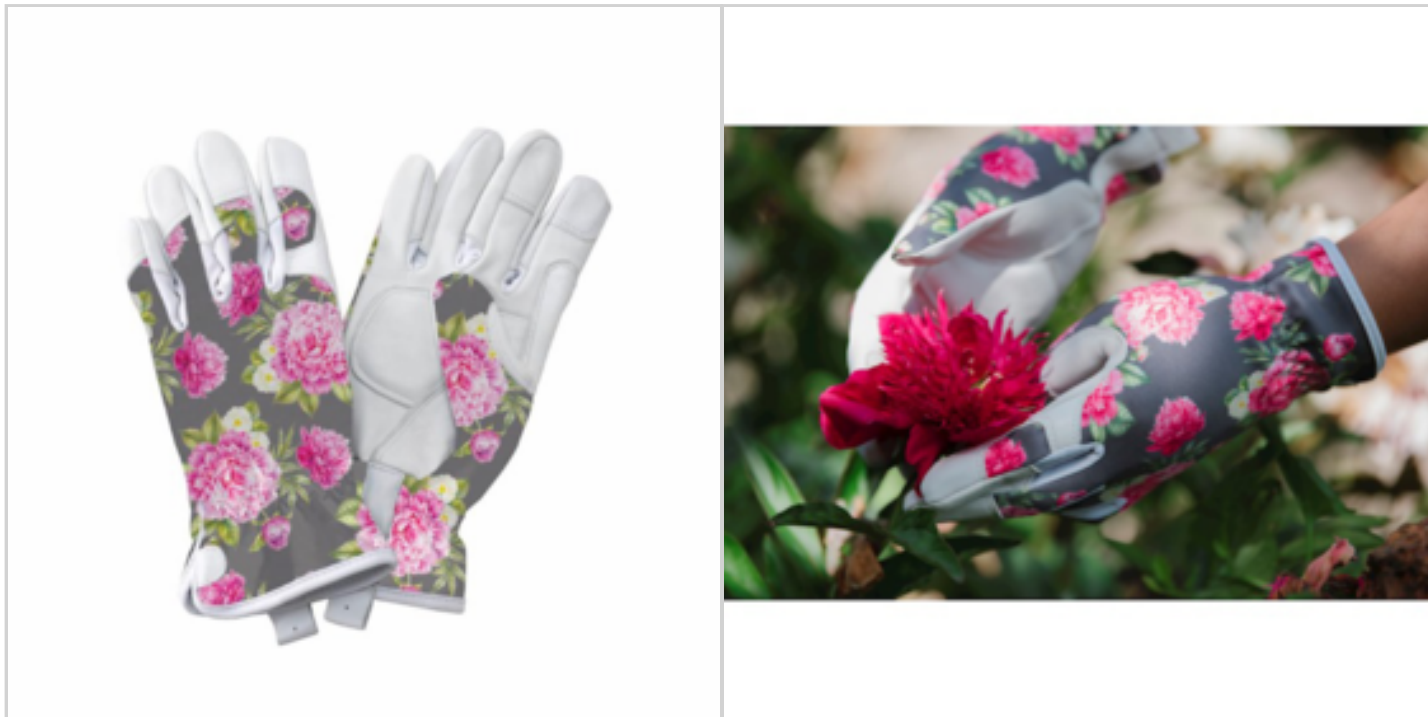

## PREMIUM LEATHER GLOVES SIZE M WITH PEONY PRINTING

Ref. 81781133

PREMIUM LEATHER GLOVES, single size M, superior fit, lightweight and ultra-soft

- Elasticated wrist for the perfect fit
- Palm padding for added protection
- Finger reinforcement for added protection
- Breathable fabric back with Peony printing