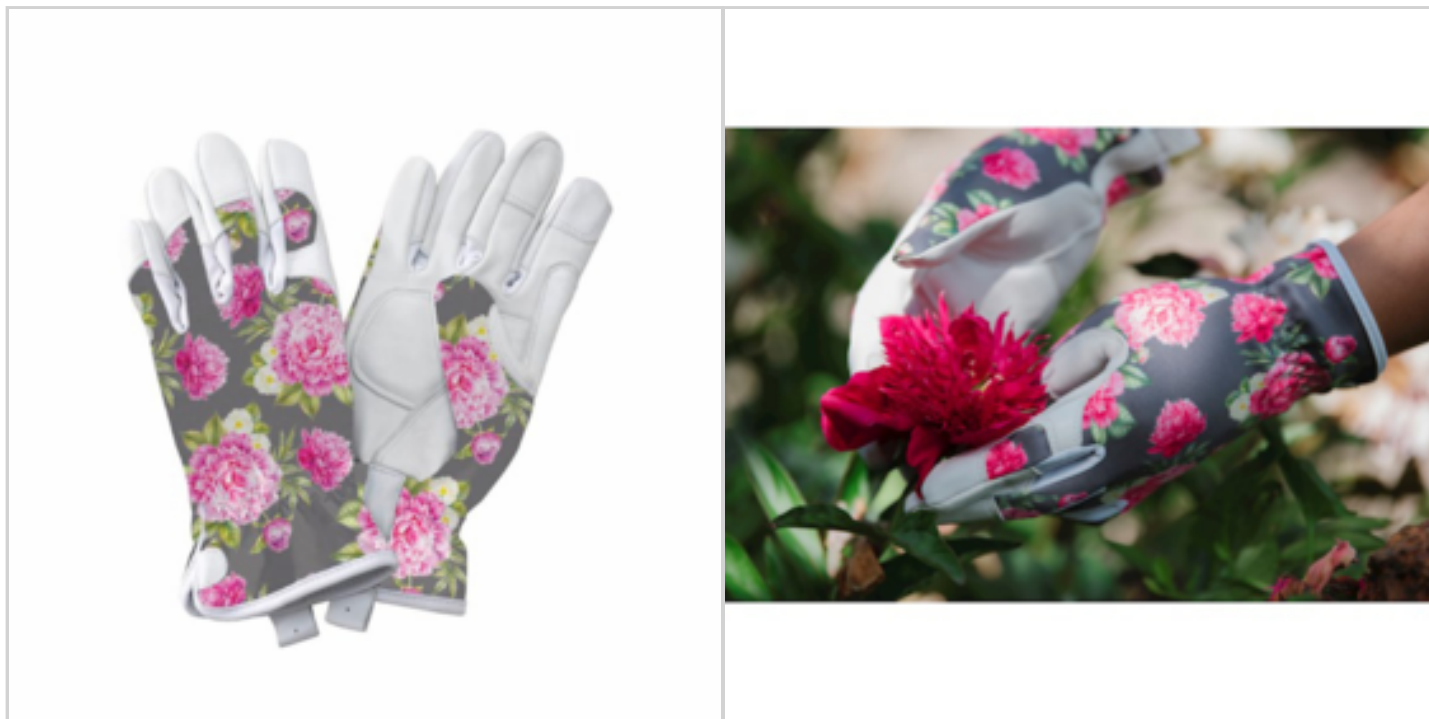

PREMIUM LEATHER GLOVES SIZE M WITH PEONY PRINTING

Ref. 81781133

PREMIUM LEATHER GLOVES, single size M, superior fit, lightweight and ultra-soft

- Elasticated wrist for the perfect fit
- Palm padding for added protection
- Finger reinforcement for added protection
- Breathable fabric back with Peony printing