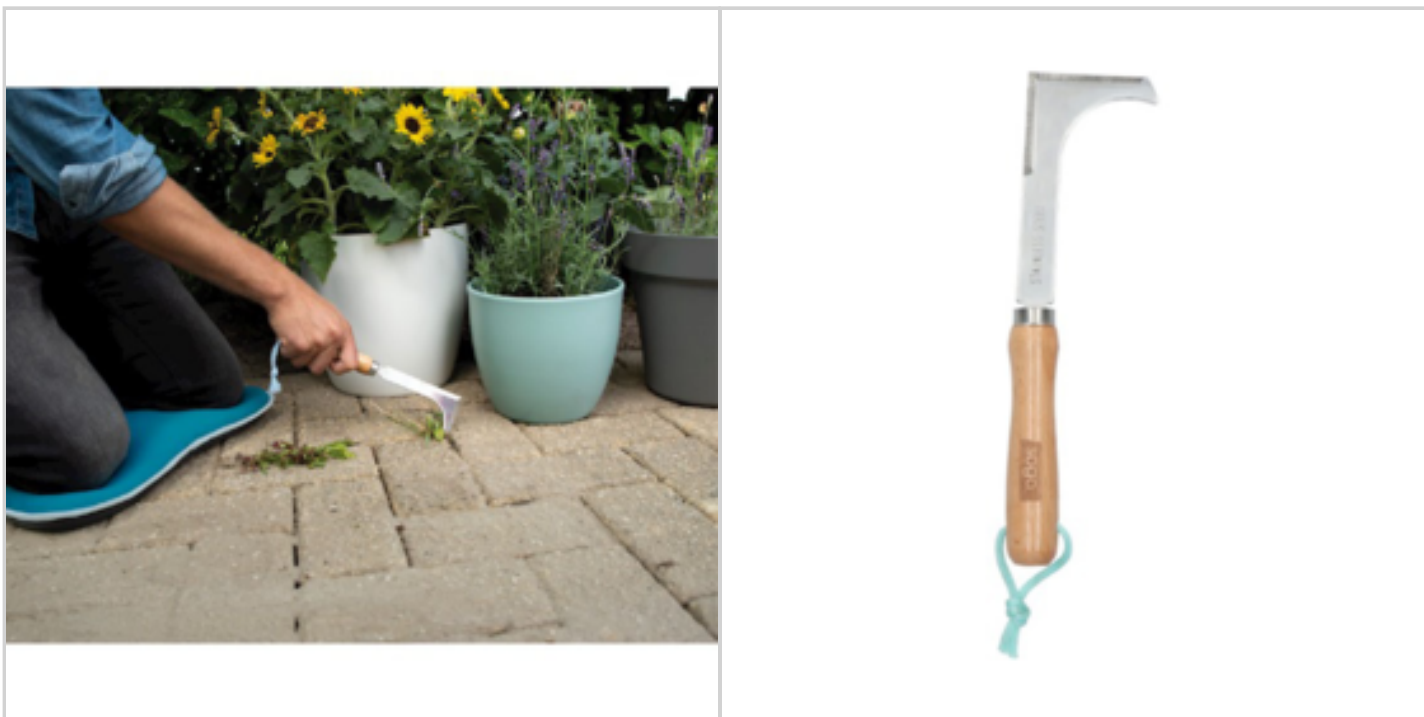

Price offer : OP18606 (price valid until : 21/04/2026)

WEED KNIFE WITH WOODEN HANDLE

Ref. 81742133

To remove troublesome weeds in your lawn, border or vegetable garden, dig a circle around the weed with the weeding trowel and easily lift the weed out with its roots.

FSC C116627 Wooden Ergonomic handle provides excellent grip, 12cm,
Stainless steel blade 12.8x6.8cm

DETAILED INFO

Material : acier inoxydable et manche bois
FSC

Gross Weight : 130 gr.

Net Weight : 120 gr.

Size item : L 0 x w 0 x h 0 cm

Packaging: sachet plastique

MOQ : 1

Customs Tariff Number : 82011000

Note : MOQ 100 PCS

EAN : 8711117874409

Ref. : 81742133

Price : 5.82 €