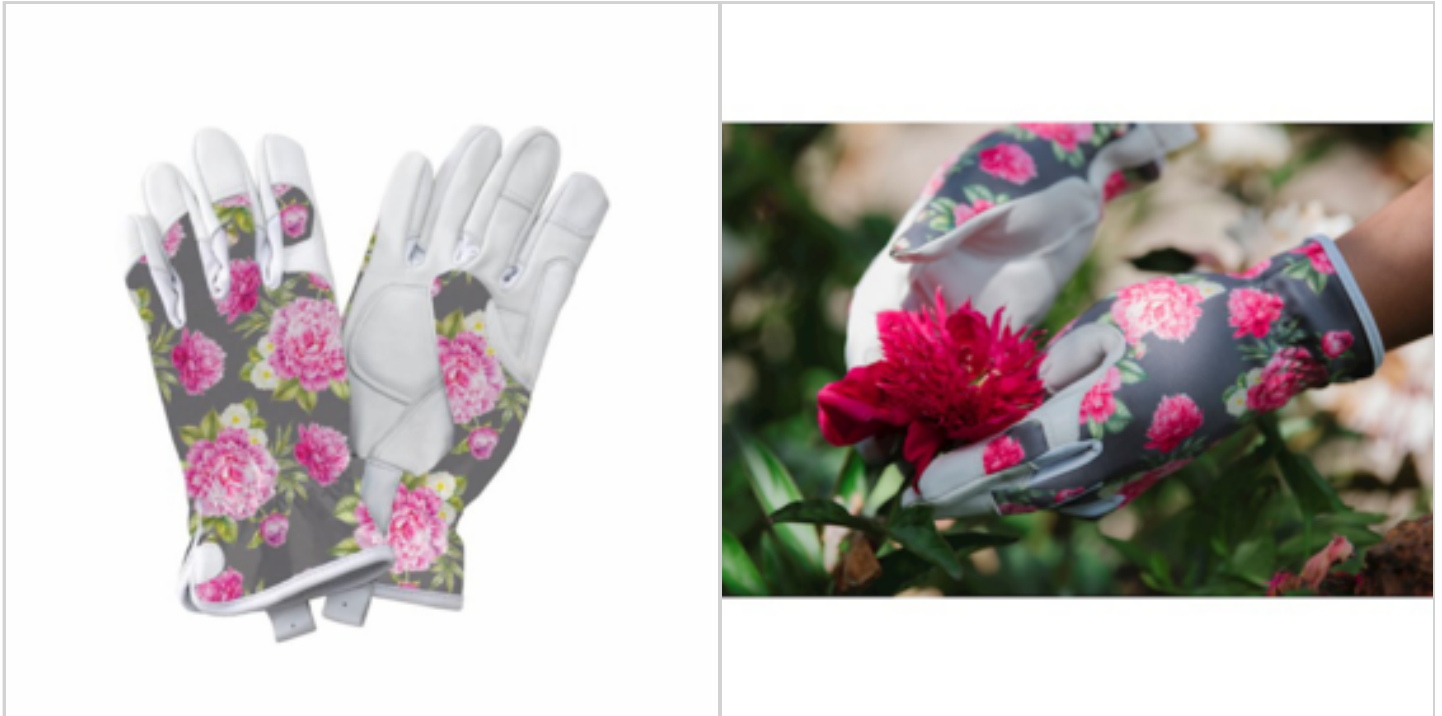

PREMIUM LEATHER GLOVES SIZE M WITH PEONY PRINTING

Ref. 81781133

PREMIUM LEATHER GLOVES, single size M, superior fit, lightweight and ultra-soft

- Elasticated wrist for the perfect fit
- Palm padding for added protection
- Finger reinforcement for added protection
- Breathable fabric back with Peony printing