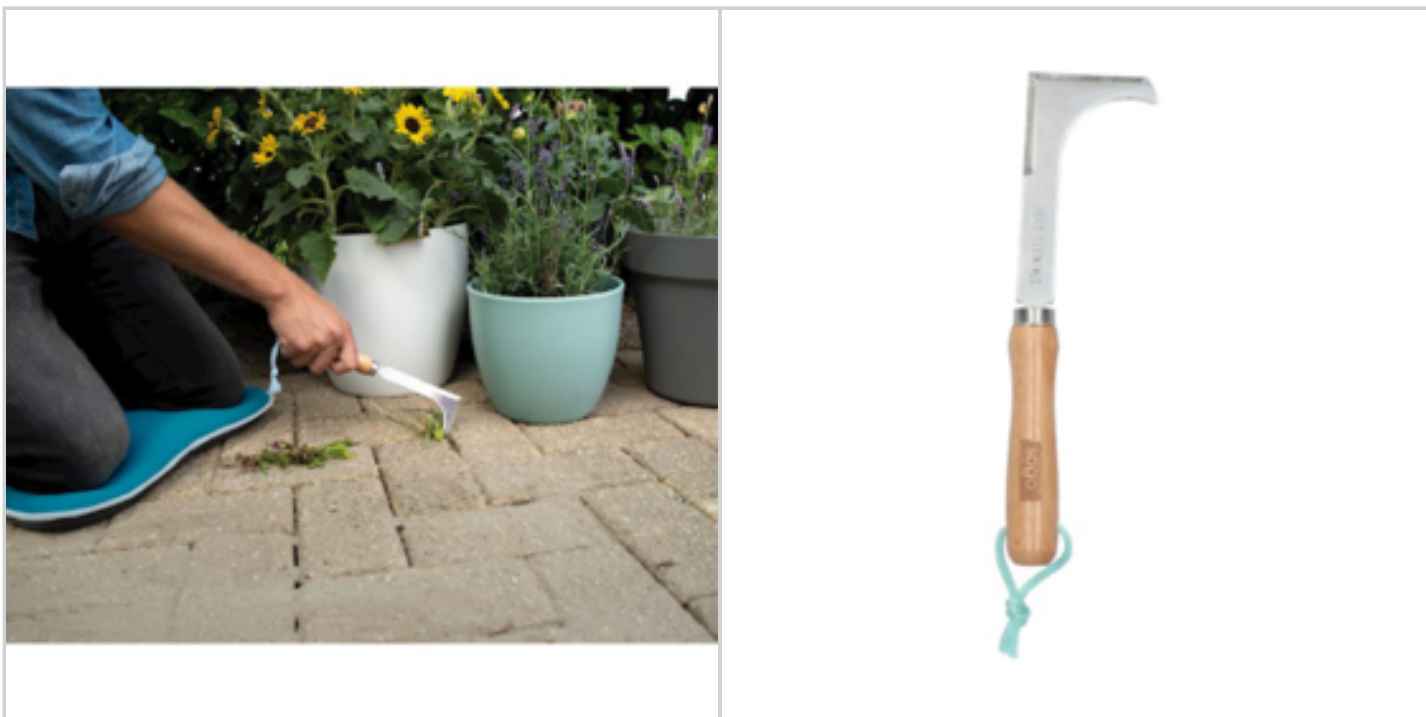

Price : 5.82 €

Price offer : OP18605 (price valid until : 24/04/2026)

WEED KNIFE WITH WOODEN HANDLE

Ref. 81742133

To remove troublesome weeds in your lawn, border or vegetable garden, dig a circle around the weed with the weeding trowel and easily lift the weed out with its roots.