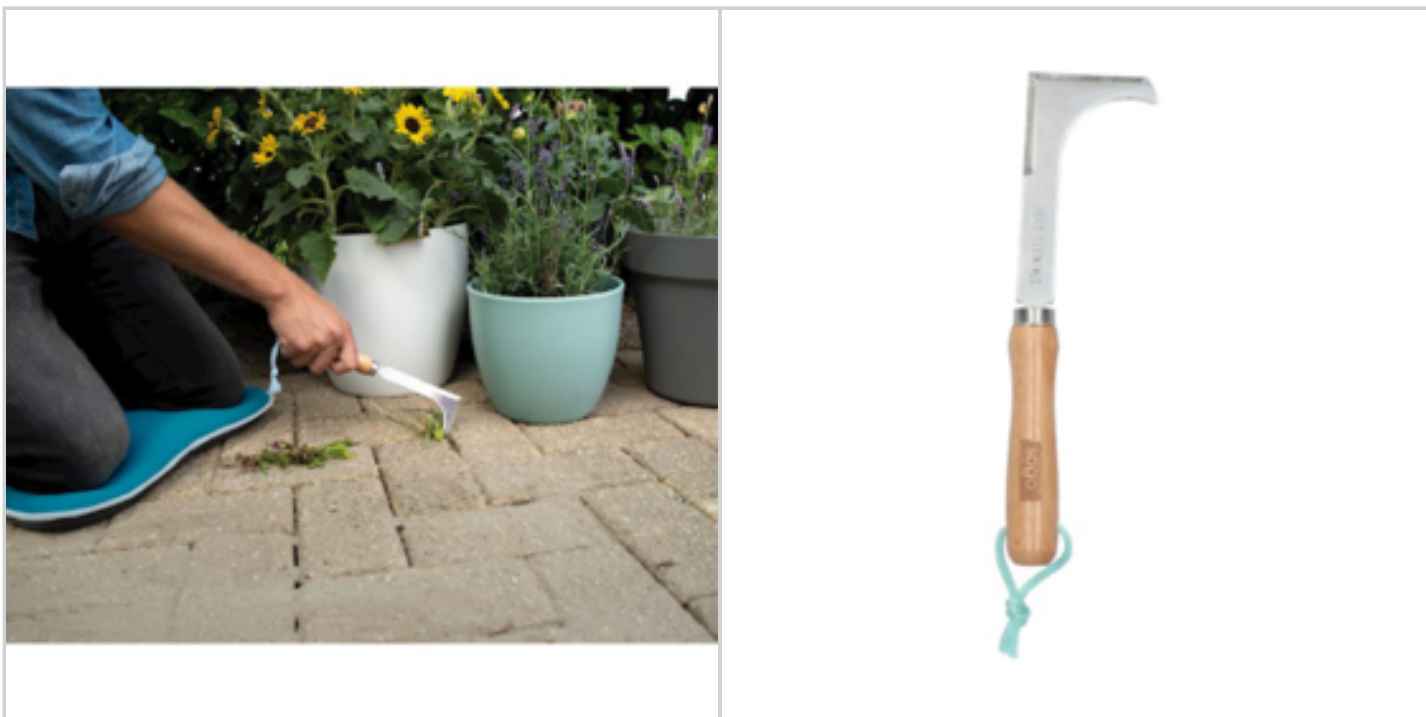

Price offer : OP18604 (price valid until : 22/04/2026)

WEED KNIFE WITH WOODEN HANDLE

Ref. 81742133

To remove troublesome weeds in your lawn, border or vegetable garden, dig a circle around the weed with the weeding trowel and easily lift the weed out with its roots.

FSC C116627 Wooden Ergonomic handle provides excellent grip, 12cm,
Stainless steel blade 12.8x6.8cm

DETAILED INFO

Material : acier inoxydable et manche bois
FSC

Gross Weight : 130 gr.

Net Weight : 120 gr.

Size item : L 0 x w 0 x h 0 cm

Packaging: sachet plastique

MOQ : 1

Customs Tariff Number : 82011000

Note : MOQ 100 PCS

EAN : 8711117874409

Ref. : 81742133

Price : 5.82 €