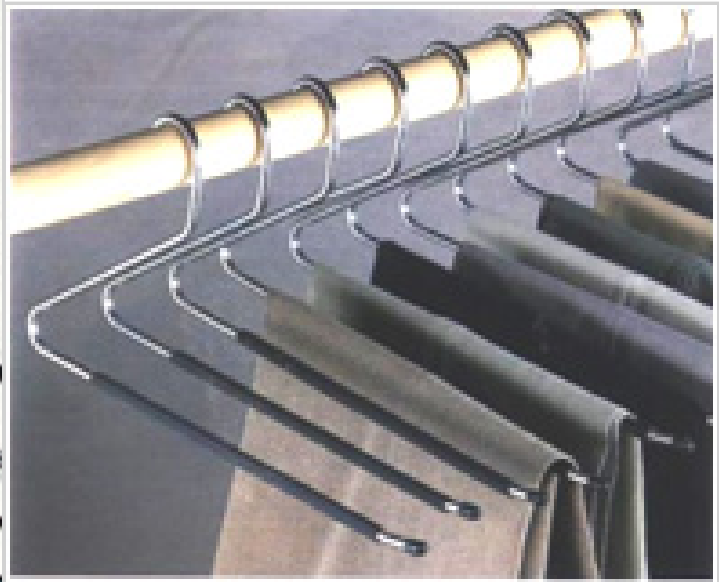

Note :

EAN : 3456850405422

Ref. : 40542133

Price : 3.98 €

Price offer : OP18592 (price valid until : 17/04/2026)

SET OF 12 SLACK HANGERS

Ref. 21381133

Keep your trousers and pants crease and wrinkle free.
 Open ended makes it easy to access your favorite slacks, trousers and jeans.
 Chrome plated metal finish with non slip covering.
 Last for years and years!