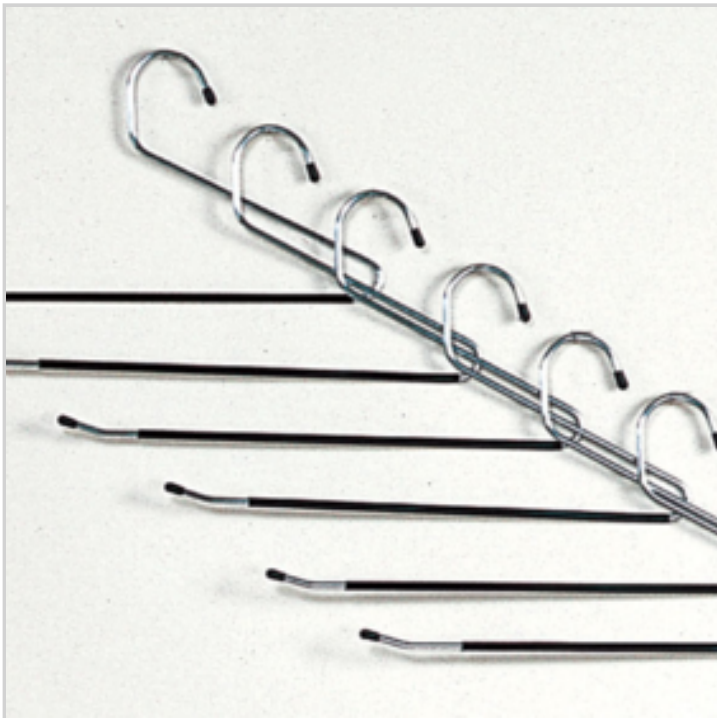

Easy-release, flip-up tabs let you reposition the handle or remove it. Sturdy construction provides extra stability and requires no drilling of holes or screws for installation. Also includes RED/GREEN color indicator buttons so you can tell "at a glance" if you have a secure suction. May be mounted vertically or horizontally. Use for stability (not intended to support full body weight).

Note :

EAN : 3456850405422

Ref. : 40542133

Price : 3.98 €

Price offer : OP18592 (price valid until : 17/04/2026)

SET OF 12 SLACK HANGERS

Ref. 21381133

Keep your trousers and pants crease and wrinkle free.
 Open ended makes it easy to access your favorite slacks, trousers and jeans.
 Chrome plated metal finish with non slip covering.
 Last for years and years!