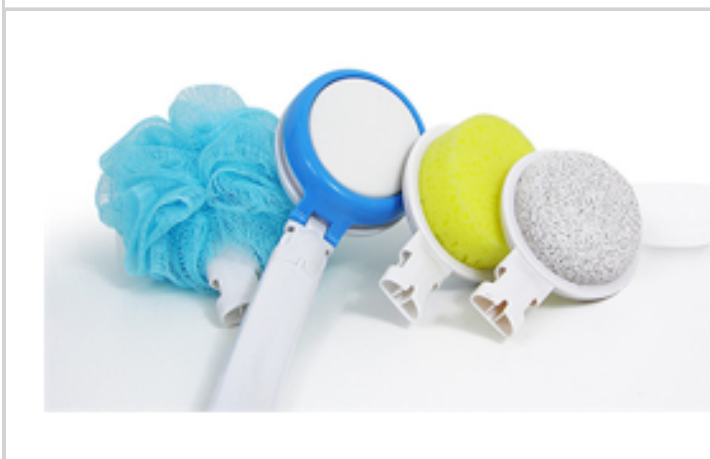

EAN : 3456850303407

Ref. : 30340133

Price : 2.25 €

Price offer : OP18592 (price valid until : 17/04/2026)

15 PIECES SPA SYSTEM

Ref. 40402134

Scrub, smooth, soften, and soothe.

Set includes pumice brush, loofah brush, lotion applicator holder, 10 lotion applicators, body sponge and foldable long handle wand

- Long ergonomic handle for hard to reach areas
- No bending, twisting or straining – ideal for feet, legs, ankles, and back
- Easily apply lotions or gels all over your body
- Interchangeable heads help scrub, soften, soothe, or smooth your body
- Everything stores neatly in a zippered pouch