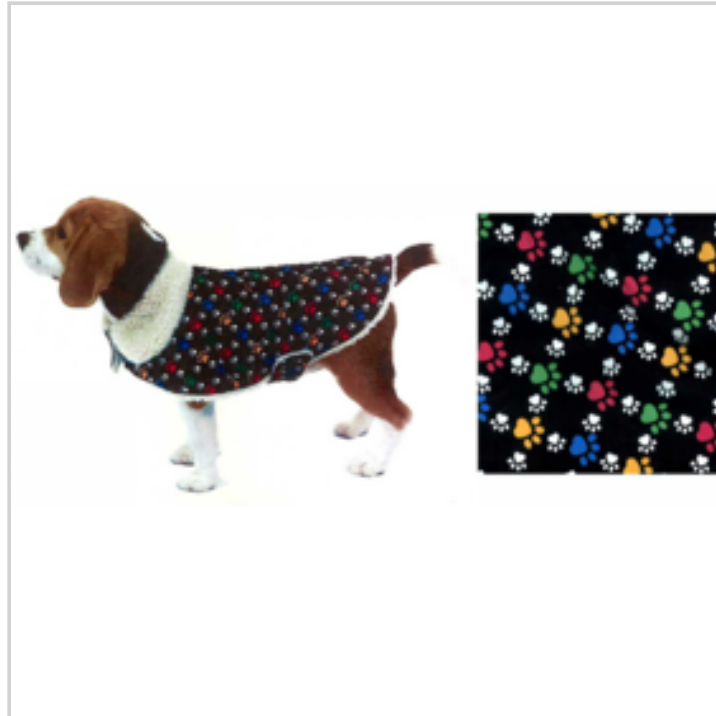

Price offer : OP18582 (price valid until : 19/04/2026)

CORDUROY PET COAT

Ref. 80883133

Corduroy pet coat with all-over paw printing and fleece lining

DETAILED INFO

Material : 100% polyester

Gross Weight : 120 gr.

Net Weight : 110 gr.

Size item : L 0 x w 0 x h 0 cm

Packaging: sachet plastique (30x20)

MOQ : 1

Customs Tariff Number : 4201000090

Note :

EAN : 3456858088337

Ref. : 80883133

Price : 7.66 €