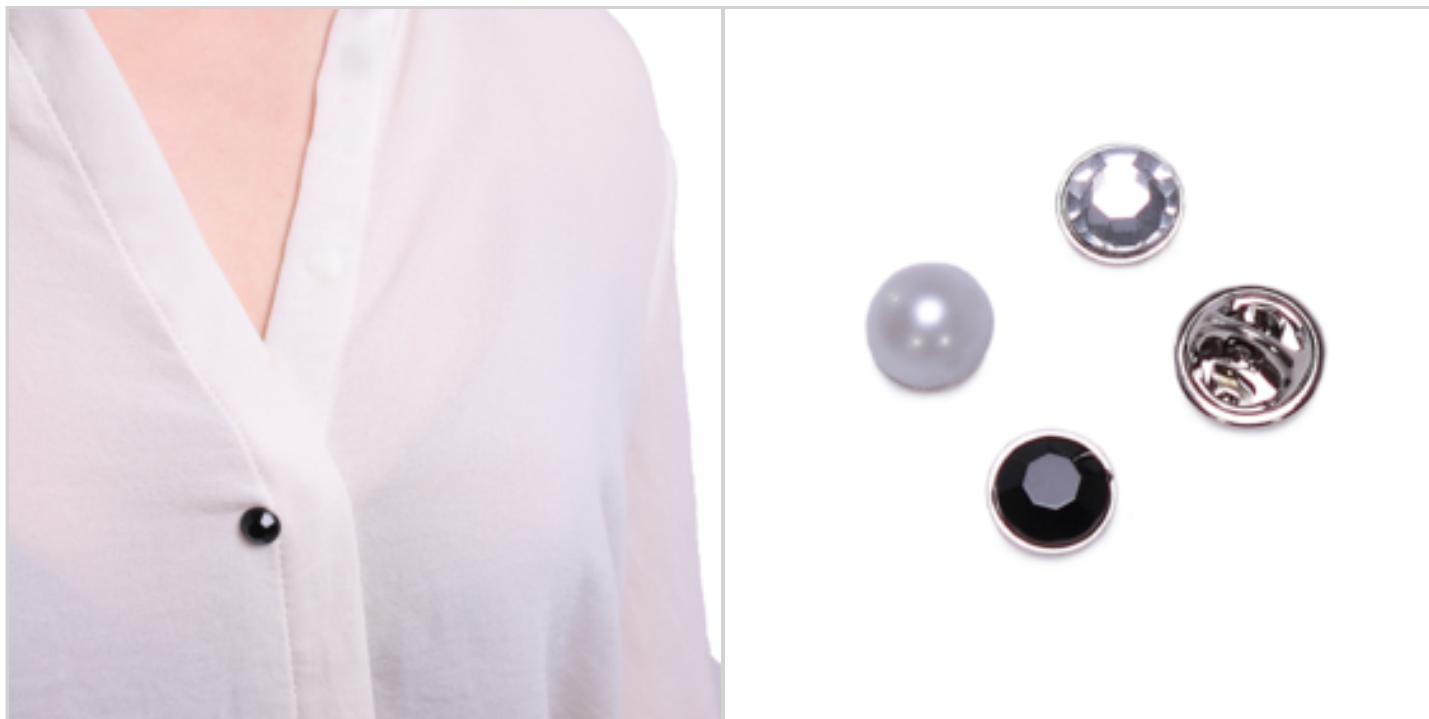

Price offer : OP18557 (price valid until : 19/04/2026)

S/3 BUTTONS (EACH ONE ON A INDIVIDUAL CARDBOARD)

Ref. 71062333

Bosom button, set of 3 including one black, one pearl and one crystal

a functional and pretty fix for over-revealing tops

Turn your pendant into reading glasses.

During your shopping don't look after your glasses.

Really useful to view the directory or the tv program.

Necklace form with clasp (totale length : 75cm).

x2 enlargement.

A little magnet keeps your glasses closed when your wear it as a pendant.

delivered in a suede pouch.

DETAILED INFO

Material : métal doré et verres acrylique

Gross Weight : 40 gr.

Net Weight : 0 gr.

Size item : L 0 x w 0 x h 0 cm