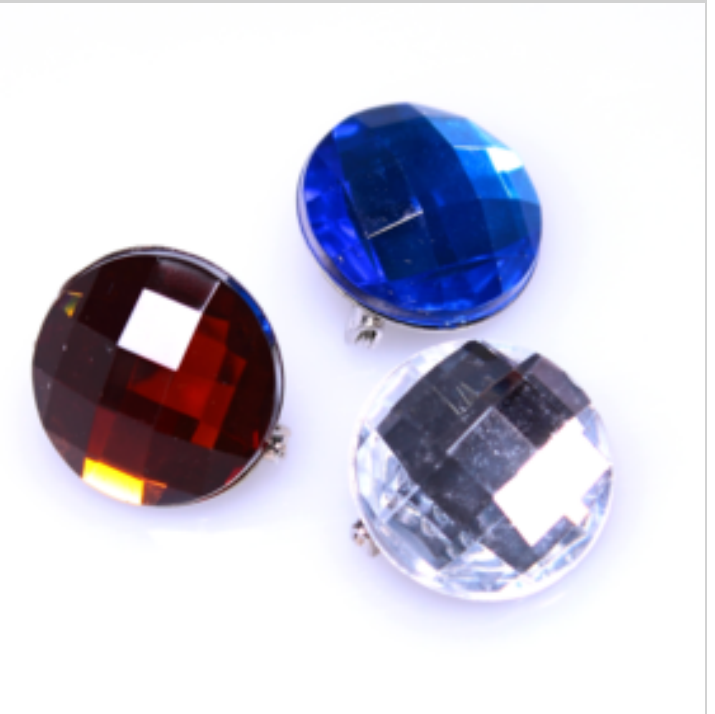

Price offer : OP18557 (price valid until : 19/04/2026)

S/3 SCARF PINS + POLYBAG + BOX

Ref. 71301133

DETAILED INFO

Material : métal et acrylique

Gross Weight : 20 gr.

Net Weight : 10 gr.

Size item : L 0 x w 0 x h 0 cm

Packaging: Boite carton 9 x 7 x 2 cm

MOQ : 1

Customs Tariff Number : 7117190090

Note :

EAN : 3456850713015

Ref. : 71301133

Price : 2.29 €