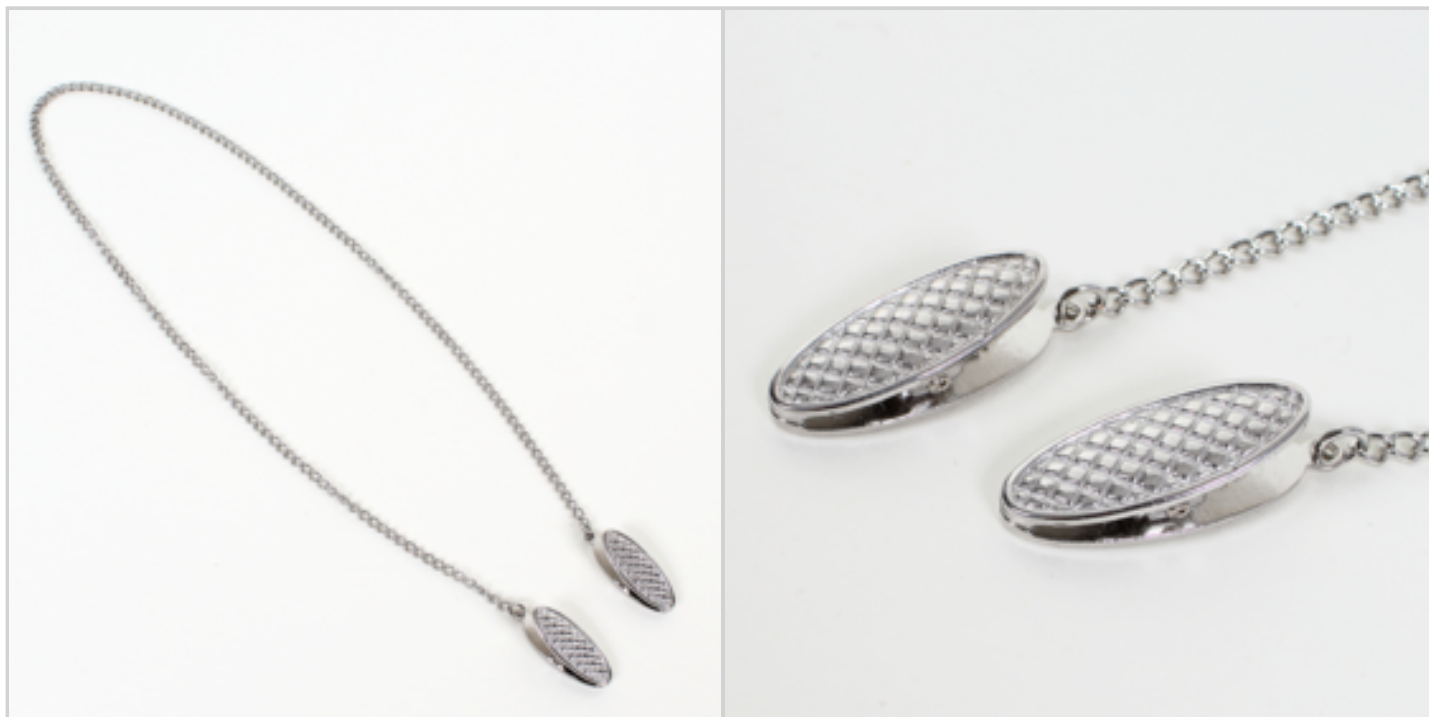

Price offer : OP18487 (price valid until : 19/04/2026)

**NAPKIN HOLDER BRASS CHROME PLATED**

Ref. 90281133

Make sure your napkin stays exactly where you need it.  
 This napkin neck chain grips the edges of your napkin, protecting clothes from errant drips of soup or sauce.

2 clips grip the edges of your napkin  
 Measures 44 cm long

**DETAILED INFO**

**Material :** métal

**Gross Weight :** 20 gr.

**Net Weight :** 0 gr.

**Size item :** L 0 x w 0 x h 0 cm

**Packaging:** Sachet plastique

## LONG REACH GRABBER REMAILER BOX

Ref. 21910133

Thanks to this long reach grabber and its suction cup grips all is easy to reach

Made of aluminium, plastic handle with easy-squeeze trigger control, suction cup grip at the end  
Folding for easy storage

The End is made of rubber suction cup grip  
Maxi length 80 Cm.