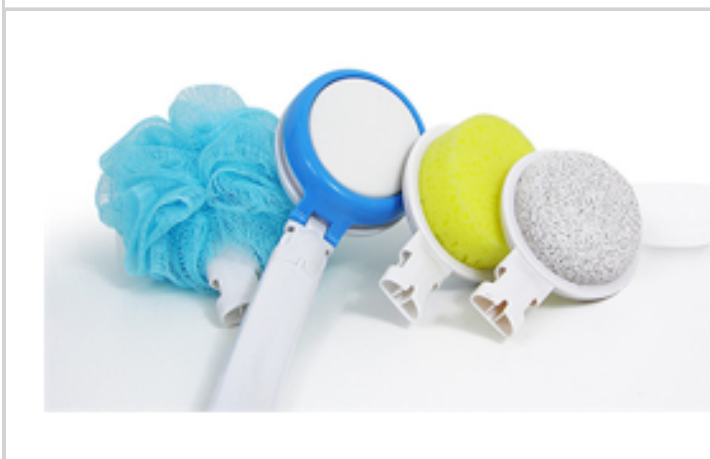

## 15 PIECES SPA SYSTEM

Ref. 40402134

Scrub, smooth, soften, and soothe.

Set includes pumice brush, loofah brush, lotion applicator holder, 10 lotion applicators, body sponge and foldable long handle wand