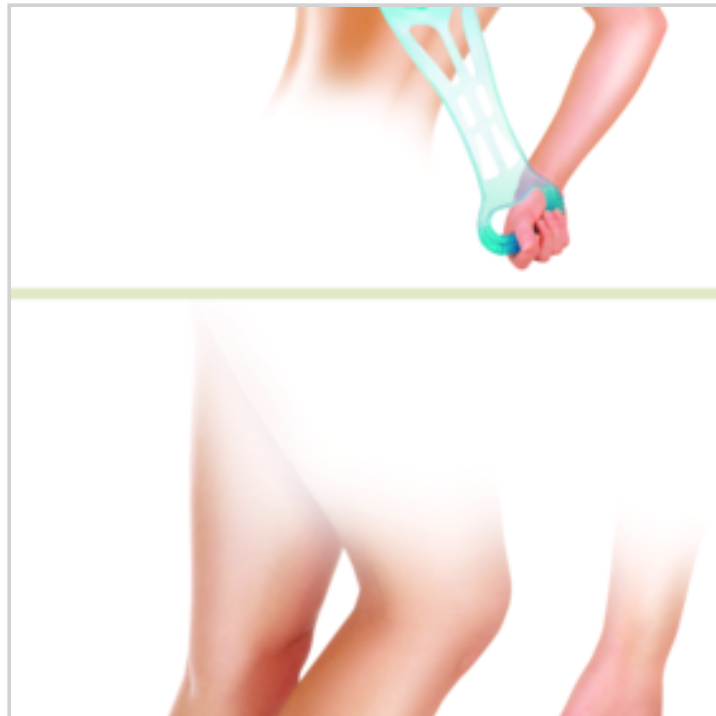

Combo large and small bristles side cleans every inch of your body...effortlessly.
 Body scrubbing side reverses to a nubbie side for a spa-like massage experience.
 Help stimulates circulation to sore, tired muscles.
 Massages sore muscles.
 Comfort grip handles lets you reach every inch of your body with ease.