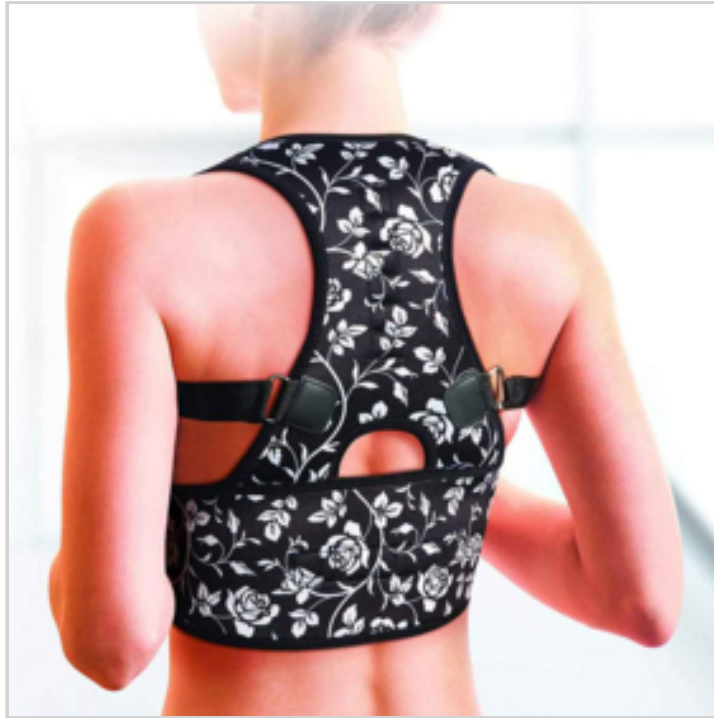

Note :

EAN : 3456857295644

Ref. : 72956134

Price : 6.81 €

Price offer : OP18418 (price valid until : 18/04/2026)

MAGNETIC POSTURE CORRECTOR - FLORAL SIZE XL

Ref. 72956135

Train your muscles and spine to return to your natural posture.

Sewn in magnets may provide therapeutic relief from discomfort.

Comfortable cotton lining and breathable neoprene allows all day comfort and minimizes friction against skin.

3 sizes available : Regular - Large - XL