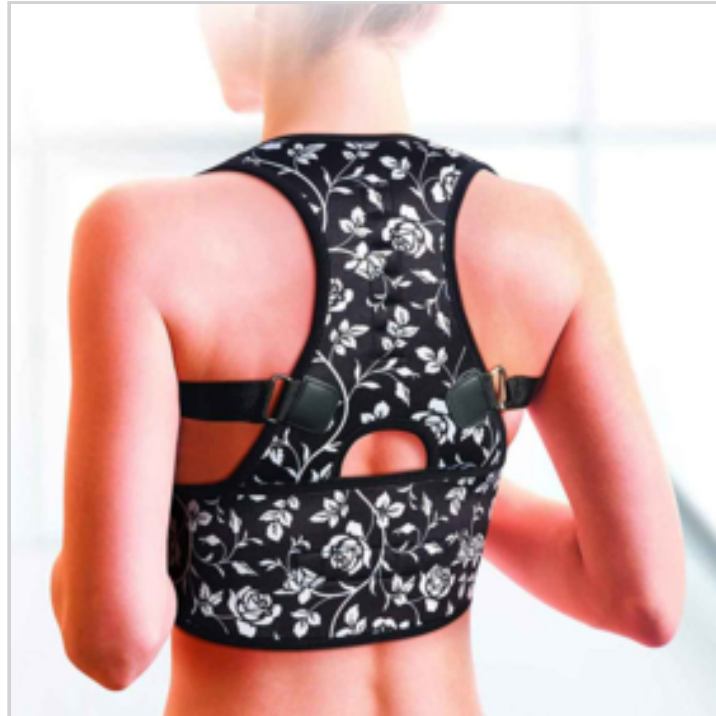

Note :

EAN : 3456850729566

Ref. : 72956133

Price : 6.81 €

Price offer : OP18418 (price valid until : 18/04/2026)

MAGNETIC POSTURE CORRECTOR - FLORAL LARGE SIZE

Ref. 72956134

Train your muscles and spine to return to your natural posture.

Sewn in magnets may provide therapeutic relief from discomfort.

Comfortable cotton lining and breathable neoprene allows all day comfort and minimizes friction against skin.

3 sizes available : Regular - Large - XL