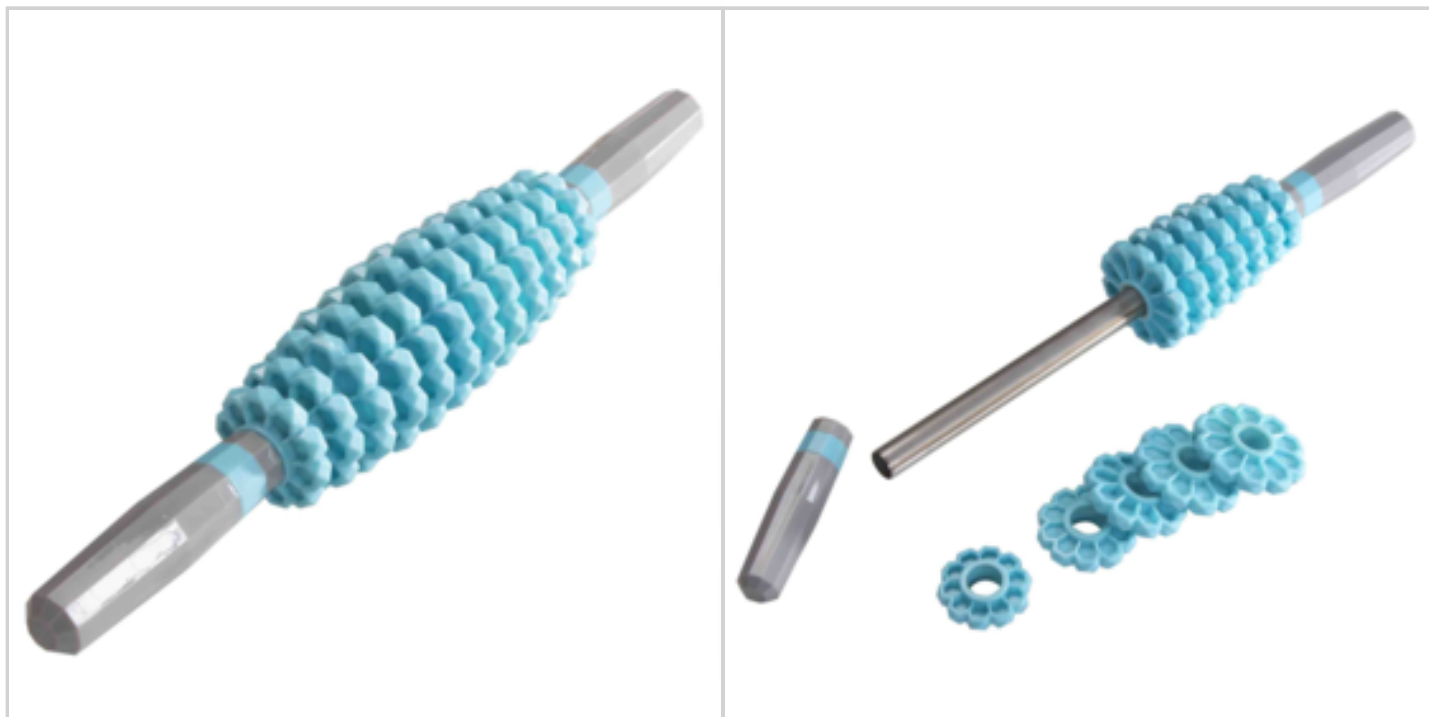

Price offer : OP18418 (price valid until : 18/04/2026)

MASSAGE ROPE

Ref. 73114133

Includes 5 massage rolling balls
With 2 handles

DETAILED INFO

Material :

Gross Weight : 370 gr.

Net Weight : 360 gr.

Price offer : OP18418 (price valid until : 18/04/2026)

QUICK RELIEF ROLLING MASSAGER

Ref. 73046133

The roller's 12 uniquely sized discs helps provide quick and easy massage relief.

- Remove the handles and arrange the discs to configure the massage roller to help target specific areas and pressure points
- This muscle massager exerciser roller can help instantly "roll out" soreness and tension in your back area, upper and lower legs, neck, and arms
- Instructions included on package

Sewn in magnets may provide therapeutic relief from discomfort.

Comfortable cotton lining and breathable neoprene allows all day comfort and minimizes friction against skin.

3 sizes available : Regular - Large - XL