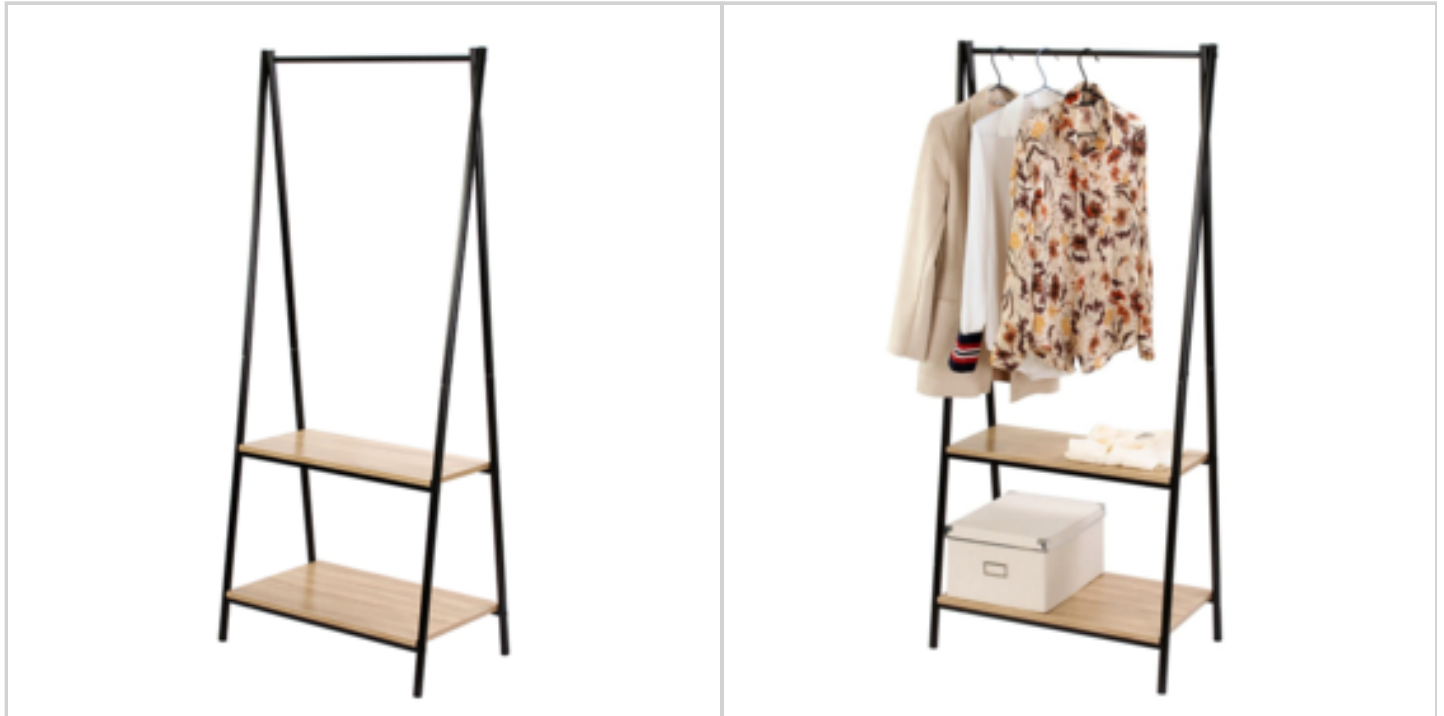

Price offer : OP18417 (price valid until : 18/04/2026)

GARMENT RACK

Ref. 11440133

Chipboard with melamine+Steel tube with electric coating +Black screw

DETAILED INFO

Material : Panneaux de particules décor bois, structure en acier noir

Ref. : 11440133

Price : 19.54 €
+ 0.97 € eco-share

Price offer : OP18417 (price valid until : 18/04/2026)

3X3 STORAGE CABINET WITH 5 BACK PANELS ON 5 GRIDS

Ref. 11705133

DETAILED INFO

Material : panneau de particules décor bois