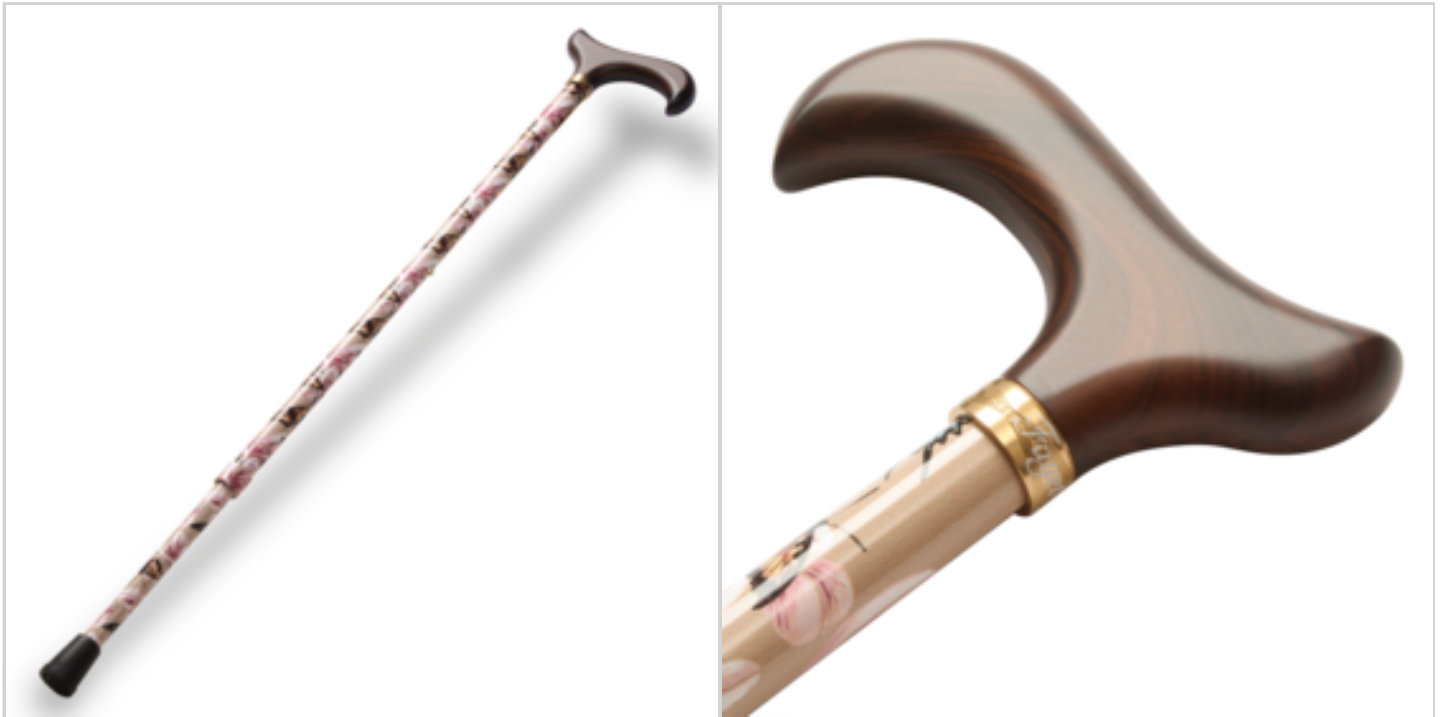

Price offer : OP18383 (price valid until : 19/04/2026)

**CANE WITH FLOWERS + BUTTERFLIES WOODEN
HANDLE**

Ref. 73260133

DETAILED INFO

Material :

Gross Weight : 0 gr.

Net Weight : 0 gr.

Size item : L 0 x w 0 x h 0 cm

Packaging:

MOQ : 1

Customs Tariff Number :

Note :

EAN : 3700760803749

Ref. : 73260133

Price : 26.58 €