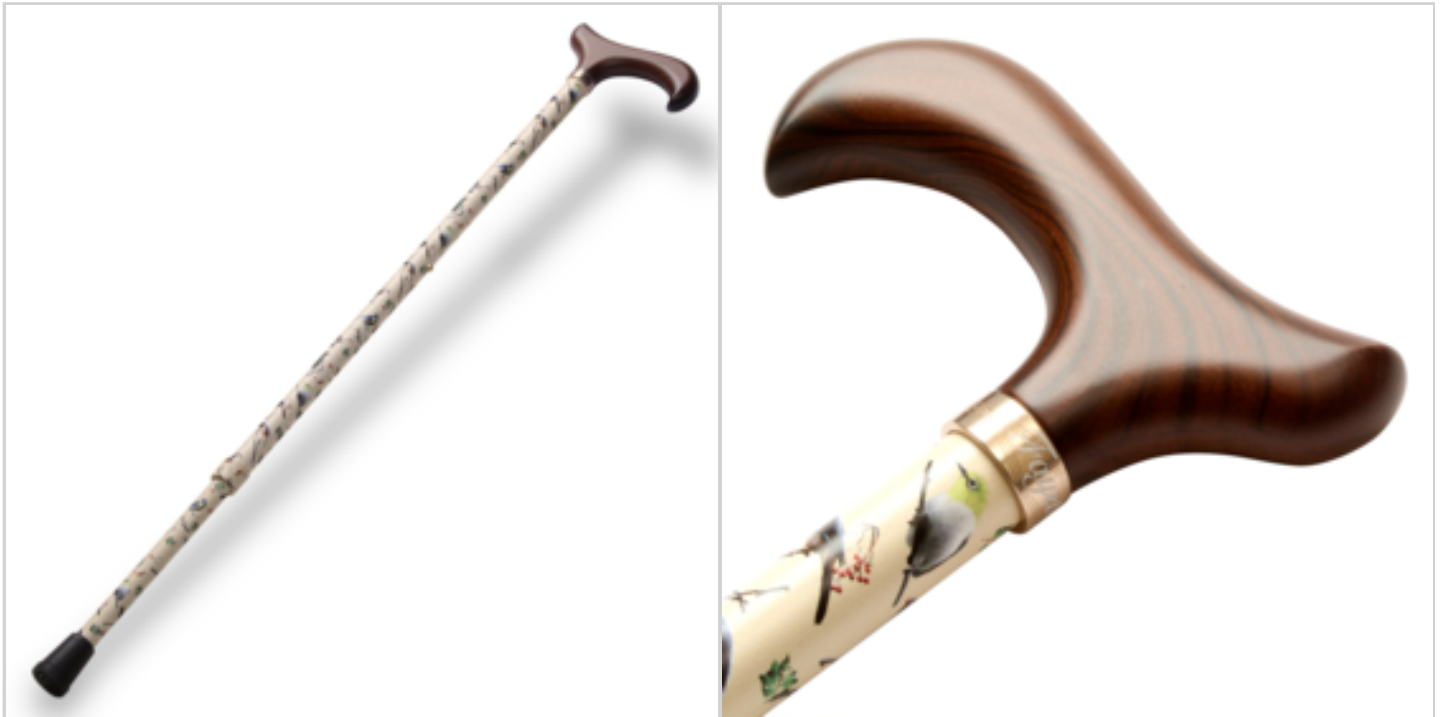

**ADJUSTABLE CANE STONE GREY ALU WITH
CASHMERE PATTERN WOODEN HANDLE**

Ref. 73253133

**DETAILED INFO**

Material :

Gross Weight : 0 gr.

Net Weight : 0 gr.

Size item : L 0 x w 0 x h 0 cm

Packaging:

Ref. : 73257133

Price : 34.31 €

Price offer : OP18383 (price valid until : 19/04/2026)

ADJUSTABLE BEIGE ALUMINIUM CANE WITH BIRD PATTERN, WOODEN HANDLE

Ref. 73258133

DETAILED INFO

Material :

Gross Weight : 0 gr.